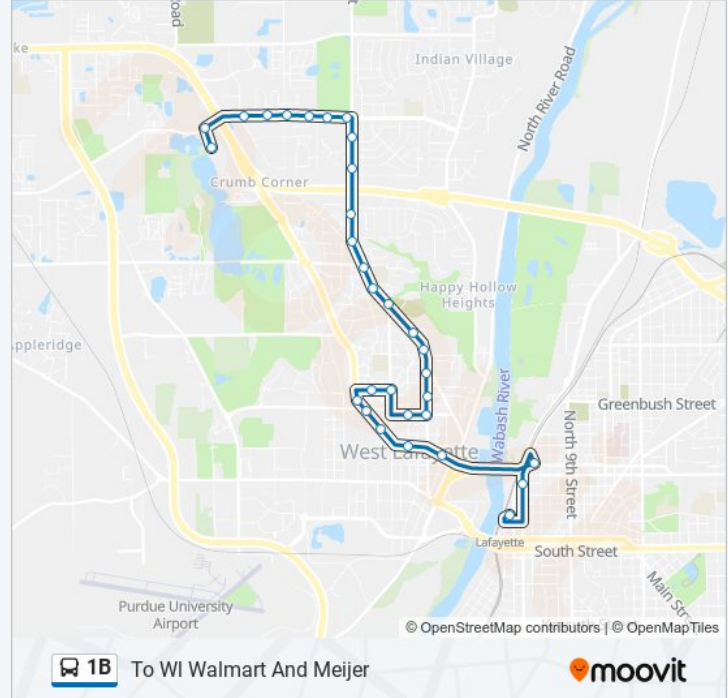

**Direction:** To WI Walmart And Meijer

**Stops:** 31

**Trip Duration:** 29 min

**Line Summary:**

Salisbury St & Leslie Ave (Ne Corner): Bus493

Salisbury St & Rockland Dr (Se Corner): Bus637se

Salisbury St & Grant St (Ne Corner): Bus337ne

Salisbury St & Riley Ln (East Side): Bus924e

Salisbury St & Lindberg Rd (Southeast Of): Bus365se

Salisbury St & Sycamore Ln (Se Corner): Bus633se

Salisbury St & Park Ridge Dr (Se Corner): Bus484

Salisbury St & Kent Ave (North Of): Bus610

Westminster Village N & Salisbury (East): Bus427

Cumberland Ave & Salisbury St (West Of): Bus418

Cumberland Pointe on Cumberland Ave (North): Bus594

Cumberland Ave & Browning St (Ne Corner): Bus541

Cumberland Ave & Yeager Rd (East Of): Bus218ne

Salem Courthouse Apts (At Shelter): Bus455n

Cumberland Ave & Kent Ave (West Of): Bus511ne

Quality Inn on Cumberland Ave (Ne Corner): Bus137

Walmart West Lafayette (At Shelter): Bus403

1B bus time schedules and route maps are available in an offline PDF at [moovitapp.com](https://moovitapp.com). Use the Moovit App to see live bus times, train schedule or subway schedule, and step-by-step directions for all public transit in Lafayette.