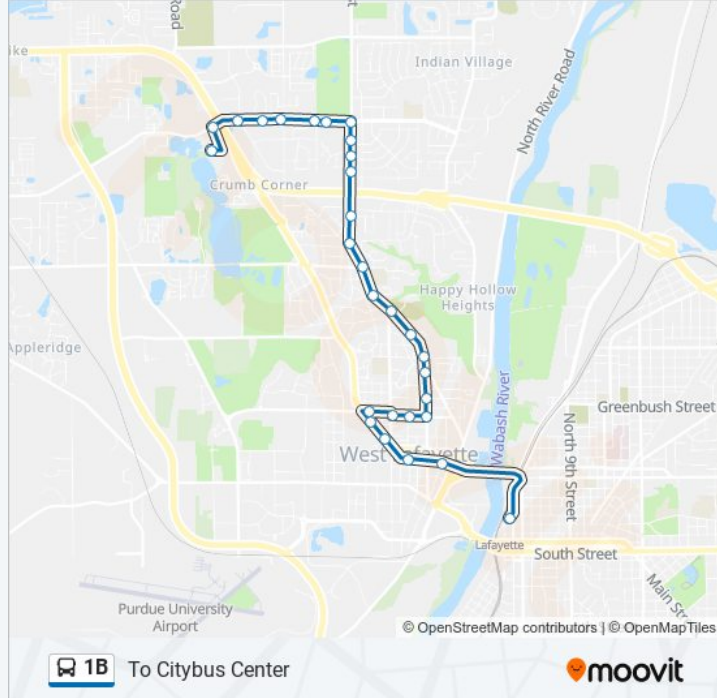

**1B bus Info**

**Direction:** To Citybus Center

**Stops:** 29

**Trip Duration:** 31 min

**Line Summary:**

Salisbury St & Leslie Ave (Nw Corner): Bus224

Salisbury St & Meridian St (Nw Corner):  
Bus333nw

Salisbury St & Dehart St (Nw Corner): Bus636nw

Salisbury St & Stadium Ave (Nw Corner):  
Bus291nw

Stadium Ave & Vine St (Ne Corner): Bus647

Stadium Ave & Grant St (Ne Corner): Bus634

W Stadium Ave & Garfield St (Ne Corner):  
Bus530n

Physics Building: Bus557

Electrical Engineering (At Shelter): Bus538

Vine St & Wiggins St (Sw Corner): Bus950

Littleton St & Wiggins St: Bus402

Citybus Center: Bus215

**Direction: To WI Walmart And Meijer**

31 stops

[VIEW LINE SCHEDULE](#)

Stadium Ave & Salisbury St (Sw Corner): Bus061

Salisbury St & Dehart St (Se Corner): Bus636se

Salisbury St & Robinson St (Se Corner): Bus333se

**1B bus Time Schedule**

To WI Walmart And Meijer Route Timetable: