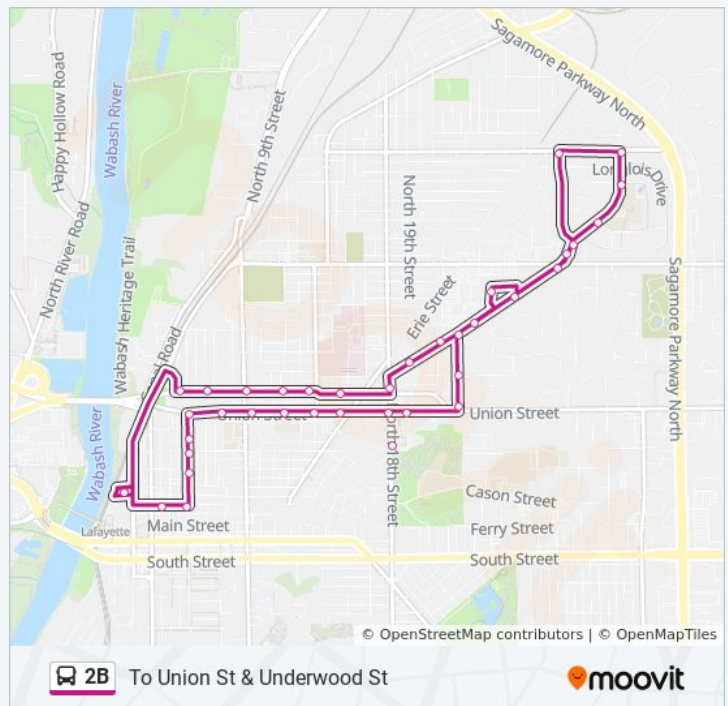

Union St & 14th St (Sw Corner): Bus401

Union St & 15th St (East Of): Bus822

Union St & 18th St (Sw Corner): Bus441

Stonecrest Apartments (At Shelter): Bus454

21st St & Union St (Northeast Of): Bus848

21st St & Cobblestone Ct (Se Corner): Bus825

21st St & Elmwood Ave (Se Corner): Bus325se

Elmwood Ave & Rainbow Dr (Sw Corner): Bus132

Wayne Terrace & Elmwood Ave (Sw Corner): Bus207

Elmwood Ave & 27th St (Southeast Of): Bus938

Elmwood Ave & 27th St (Se Corner): Bus827

Vinton St & Elmwood Ave (Se Corner): Bus276

Prairie Ln & Elmwood Ave (Se Corner): Bus829

Elmwood Ave & Underwood St (Se Corner): Bus209

Tuesday	6:15 AM - 9:45 PM
Wednesday	6:15 AM - 9:45 PM
Thursday	Not Operational
Friday	6:15 AM - 9:45 PM
Saturday	7:15 AM - 5:15 PM

2B bus Info

Direction: To Union St & Underwood St

Stops: 24

Trip Duration: 10 min

Line Summary:

Direction: To Union St & Underwood St (+Howarth Center)

25 stops

[VIEW LINE SCHEDULE](#)