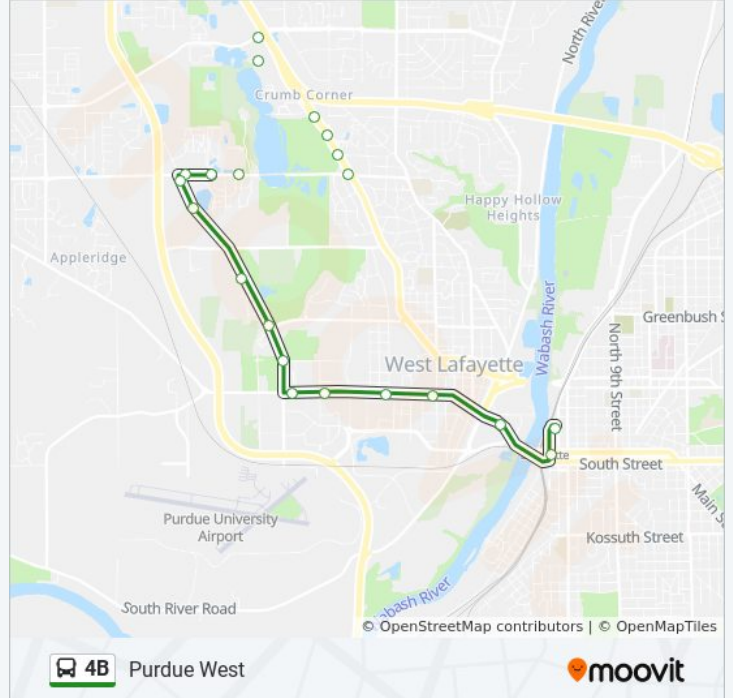

Northwestern Ave & Yeager Rd (Nw Corner):
Bus161

Northwestern Ave & Windsor Dr: Bus897

Northwestern Ave & Lindberg Rd: Bus375w

Lindberg Rd & Kestral Blvd (Ne Corner): Bus205

Village West Apts on Lindberg (At Shelter):
Bus308

4B bus Info

Direction: To Campus & Citybus Center

Stops: 21

Trip Duration: 31 min

Line Summary:

Wabash Landing on State St (At Roebuck Dr): Bus644

2nd St & Columbia St (Se Corner): Bus185

Citybus Center: Bus215

Direction: To Campus & WI Walmart

18 stops

[VIEW LINE SCHEDULE](#)

Citybus Center: Bus215

Columbia St & 2nd St (Ne Corner): Bus287ne

Wabash Landing on State St (At Shelter): Bus156

Purdue Memorial Union (Pmu) on Md Blvd:
Bus271

Mitch Daniels Blv & Russell St (Ne Corner): Bus547

First Street Towers on Mitch Daniels Blvd: Bus898

Purdue West on Mitch Daniels Blvd: Bus566

Purdue West on McCormick Rd: Bus504

Mccormick Rd & Stadium Ave (Ne Corner):
Bus251e