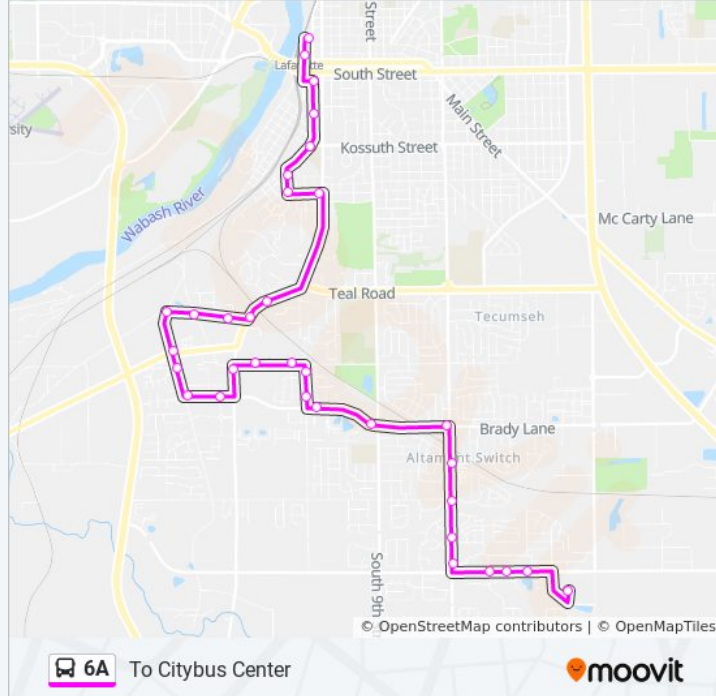

Elston Rd & Beck Ln (South Side):Bus975

Elston Rd & Breckenridge St (Sw Of): Bus976

Old Us 231s & Elston Rd: Bus258

Old Us 231s & Windy Hill Dr (Sw Corner):  
Bus653sw

Valley Plaza on 4th St (South Driveway): Bus910

4th St & Thise Ct (Se Corner): Bus148

4th St & Montefiore St (Se Corner): Bus264e

Owen St & 4th St (West Of): Bus979

Owen St & 2nd St (Ne Corner): Bus912

Holloway Dr & Owen St (North Of): Bus424

Holloway Dr & Washington St (North Of): Bus657

Kossuth St & 3rd St (Se Corner): Bus310

South Tipp Park on 3rd St: Bus991

3rd St & Alabama St (Se Corner): Bus165

2nd St & Alabama St (Ne Corner): Bus172

2nd St & Columbia St (Se Corner): Bus185

Citybus Center: Bus215

**Direction: To Veterans Memorial Pkwy S / Walmart**

32 stops

[VIEW LINE SCHEDULE](#)

Citybus Center: Bus215

2nd St & Columbia St (Nw Corner): Bus287

2nd St & Alabama St (Ne Corner): Bus172

Alabama St & 4th St (Sw Corner): Bus150