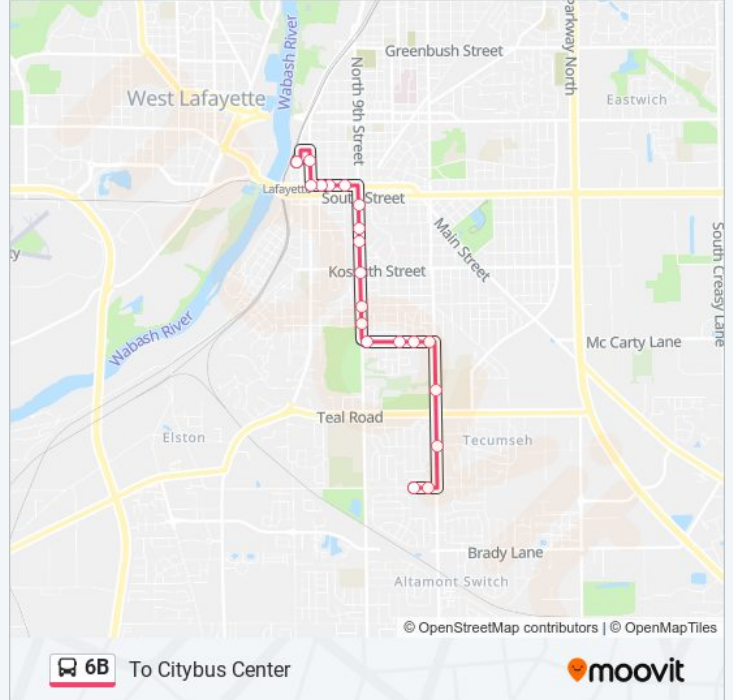

6B bus Info

Direction: To Beck Ln

Stops: 23

Trip Duration: 12 min

Line Summary:

Edgelea School on Beck Ln (West Drive): Bus682s

Direction: To Citybus Center

20 stops

[VIEW LINE SCHEDULE](#)

Edgelea School on Beck Ln (West Drive): Bus682s

Beck Ln & 18th St (West Of): Bus776

18th St & Iroquois Trl (Se Corner): Bus738

18th St & Jr Hiatt Dr (Ne Corner): Bus198

Logan Ave & 18th St (West Of): Bus986n

Columbia St & 5th St (Ne Corner): Bus675

Columbia St & 4th St (Ne Corner): Bus248

6B bus Time Schedule

To Citybus Center Route Timetable:

Sunday	Not Operational
Monday	6:27 AM - 6:27 PM
Tuesday	6:27 AM - 6:27 PM
Wednesday	6:27 AM - 6:27 PM
Thursday	6:27 AM - 6:27 PM
Friday	6:27 AM - 6:27 PM
Saturday	7:27 AM - 5:57 PM

6B bus Info

Direction: To Citybus Center

Stops: 20

Trip Duration: 18 min

Line Summary:

4th St & North St (Se Corner): Bus147

Citybus Center: Bus215

6B bus time schedules and route maps are available in an offline PDF at moovitapp.com. Use the [Moovit App](#) to see live bus times, train schedule or subway schedule, and step-by-step directions for all public transit in Lafayette.