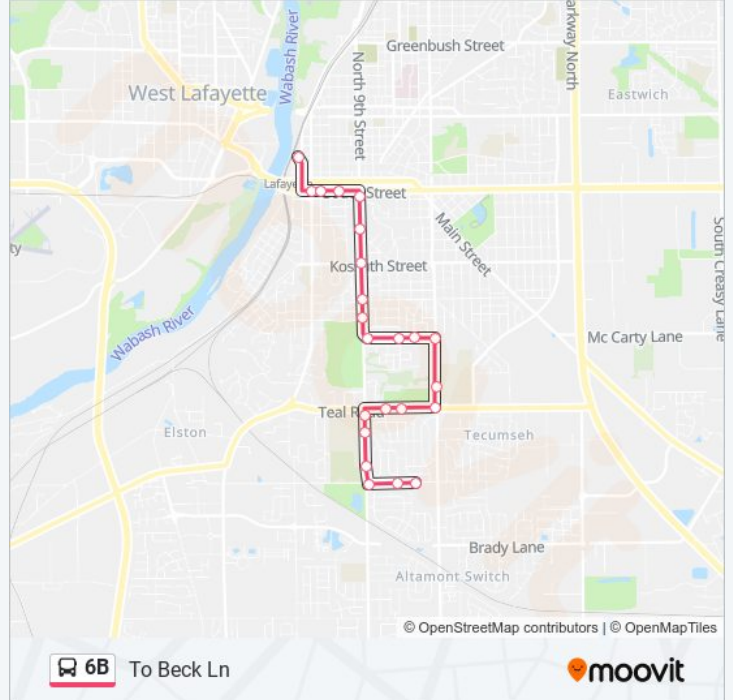

To Beck Ln

Get The App

The 6B bus line (To Beck Ln) has 2 routes. For regular weekdays, their operation hours are:

(1) To Beck Ln: 6:15 AM - 6:15 PM (2) To Citybus Center: 6:27 AM - 6:27 PM

Use the Moovit App to find the closest 6B bus station near you and find out when is the next 6B bus arriving.

Direction: To Beck Ln

23 stops

[VIEW LINE SCHEDULE](#)

- Citybus Center: Bus215
- South St & 4th St (Sw Corner): Bus265
- South St & 5th St (Sw Corner): Bus329
- Tippecanoe Co Public Library on South St: Bus351
- Historical Museum on 9th St (West Side): Bus698
- 9th St & Hitt St (Nw Corner): Bus683
- S 9th St And Kossuth St (Nw Corner)
- S 9th St & Central St (Nw Corner)
- S 9th St & King St (Nw Corner)
- S 9th St & Logan St (Se Corner)
- S 14th St & Logan St (Sw Corner)
- Logan Ave & El Prado Ave (Sw Corner): Bus327sw
- Logan Ave & 18th St (Sw Corner): Bus986s
- 18th St & Jr Hiatt (Nw Corner): Bus815
- Teal Rd & 18th St (West Of): Bus187nw
- Fairgrounds on Teal Rd (Ne Corner): Bus494
- Teal Rd & Crestview Ct (Ne Corner): Bus515
- 9th St & Rosemont St (Nw Corner): Bus316
- 9th St & Sarasota Dr (Sw Corner): Bus693
- Bishop Woods on 9th St (West Side): Bus679
- Beck Ln & 9th St (Southeast Of): Bus537
- Beck Ln & Davis Dr (Sw Corner): Bus521

6B bus Info

Direction: To Beck Ln

Stops: 23

Trip Duration: 12 min

Line Summary:

Edgelea School on Beck Ln (West Drive): Bus682s

Direction: To Citybus Center

20 stops

[VIEW LINE SCHEDULE](#)

Edgelea School on Beck Ln (West Drive): Bus682s

Beck Ln & 18th St (West Of): Bus776

18th St & Iroquois Trl (Se Corner): Bus738

18th St & Jr Hiatt Dr (Ne Corner): Bus198

Logan Ave & 18th St (West Of): Bus986n