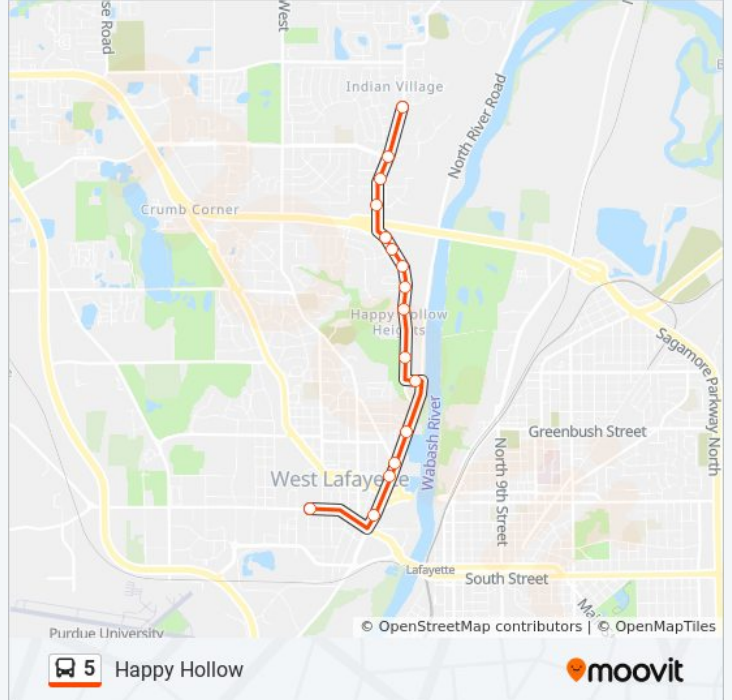

Direction: To Purdue Campus And Pmu
 16 stops
[VIEW LINE SCHEDULE](#)

Soldiers Home Rd & Prophet Dr (S Of): Bus824

Soldiers Home Rd & Cumberland (Nw Corner):
 Bus267

Soldiers Home Rd & Linda Ln (Sw Corner):
 Bus959

Happy Hollow Rd & Laurel Dr (Sw Corner):
 Bus599w

Nobb Hill Apts on Happy Hollow (West): Bus123w

Catherwood Dr & Happy Hollow Rd (East Of):
 Bus600e

North River Rd (Sw at Shelter): Bus066

River Rd & Robinson (Nw Corner): Bus602w

River Rd & Quincy St (At Shelter): Bus124

River Rd & Howard Ave (Sw Of Corner): Bus580

Purdue Memorial Union (Pmu) on Md Blvd:
 Bus271

5 bus Time Schedule

To Purdue Campus And Pmu Route Timetable:

Sunday	Not Operational
Monday	7:10 AM - 6:33 PM
Tuesday	7:10 AM - 6:33 PM
Wednesday	7:10 AM - 6:33 PM
Thursday	7:10 AM - 6:33 PM
Friday	7:10 AM - 6:33 PM
Saturday	Not Operational

5 bus Info

Direction: To Purdue Campus And Pmu

Stops: 16

Trip Duration: 14 min

Line Summary:

Direction: To River Rd & Kalberer Rd

35 stops

[VIEW LINE SCHEDULE](#)