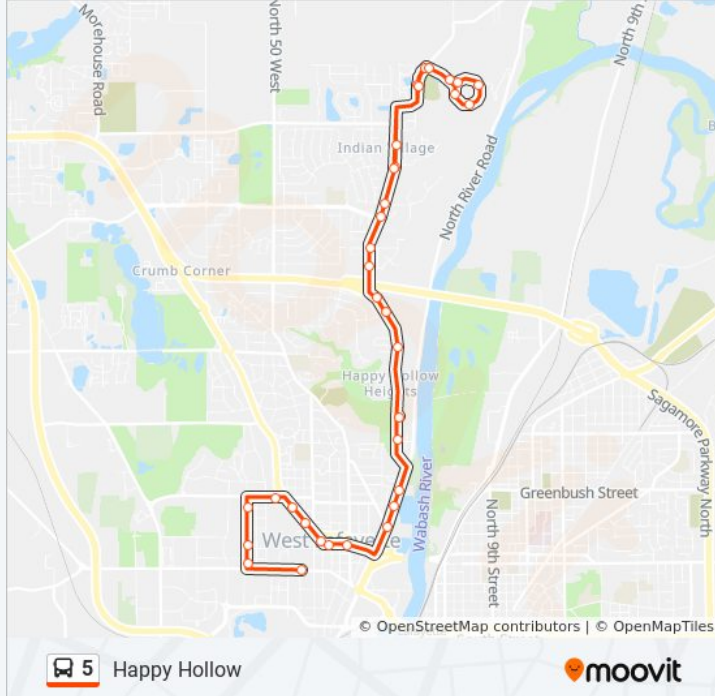

Happy Hollow Rd & Chippewa St (East Side):
Bus361

Happy Hollow Apts on Happy Hollow(East):
Bus595e

Soldiers Home Rd & Sharon Rd (Ne Corner):
Bus335

Soldiers Home Rd & Myrtle Dr (Nw Of): Bus926

Soldiers Home Rd & Hartman Ct (Se Corner):
Bus613

Soldiers Home & Overlook Dr (Ne Corner):
Bus936ne

Soldiers Home Rd & Indian Rock Dr (S Of):
Bus614

Heritage Health Care (South Drive): Bus616

Soldiers Home & Broadview-(By Request):
Bus927se

Veterans Home Entrance (S)-(By Request):
Bus928se

Lincoln Hall at Ind Vets Home-(By Request):
Bus929

Dehart Hall at Ind Vets Home -(By Request):
Bus930

Mitchell Hall at Ind Vets Home(By Request):
Bus931

Pyle Hall at Ind Vets Home(By Request): Bus932

Veterans Home Entrance (N)- (By Request):
Bus928ne

Soldiers Home & Broadview:(By Request):
Bus927nw

Soldiers Home Rd & Prophet Dr (S Of): Bus824

Soldiers Home Rd & Cumberland (Nw Corner):
Bus267

Soldiers Home Rd & Linda Ln (Sw Corner):
Bus959

5 bus time schedules and route maps are available in an offline PDF at moovitapp.com. Use the [Moovit App](#) to see live bus times, train schedule or subway schedule, and step-by-step directions for all public transit in Lafayette.

[About Moovit](#) · [MaaS Solutions](#) · [Supported Countries](#) · [Mooviter Community](#)

© 2024 Moovit - All Rights Reserved

Check Live Arrival Times