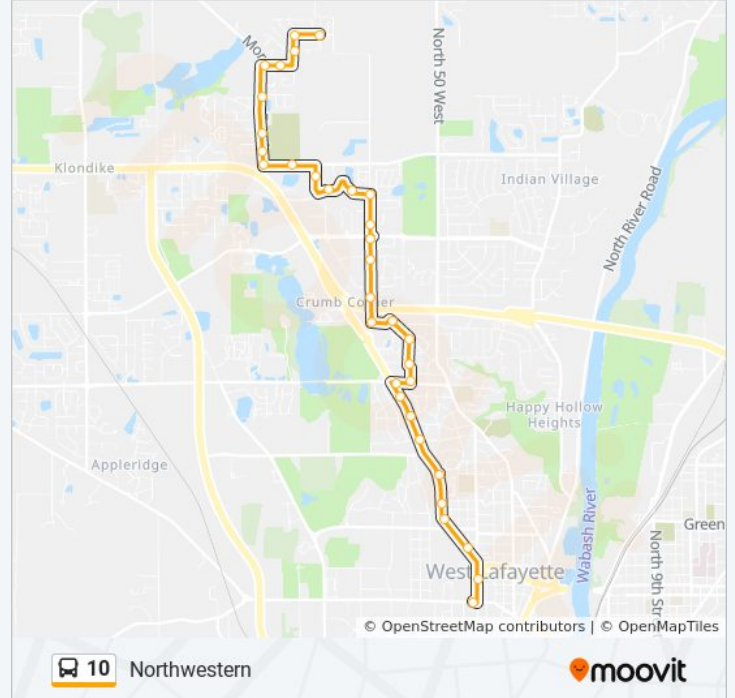

Carlisle Rd & Windsor Dr (Nw Corner): Bus623nw

Carlisle Rd & Lindberg Rd (Nw Corner):
Bus102nw

Lindberg Rd & Northwestern (Northeast): Bus952

Northwestern & Lindberg (Southwest Of):
Bus375sw

Northwestern Ave & Garden St (Nw Corner):
Bus629

Northwestern Ave & Carrollton Blv(Nw
Corner):Bus476

Cherry Ln & Northwestern Ave (South Of):
Bus431

Northwestern Ave & Chelsea Rd (West Side):
Bus169

Lambert Fieldhouse on Stadium Ave: Bus111

Russell St & 4th St (Nw Corner): Bus439

Russell St & 2nd (Nw Corner): Bus804

Lilly Hall on Mitch Daniels Blvd (Shelter): Bus345

Krannert Grad School: Bus260

10 bus time schedules and route maps are available in an offline PDF at moovitapp.com. Use the [Moovit App](#) to see live bus times, train schedule or subway schedule, and step-by-step directions for all public transit in Lafayette.

[About Moovit](#) • [MaaS Solutions](#) • [Supported Countries](#) • [Mooviter Community](#)

© 2024 Moovit - All Rights Reserved

Check Live Arrival Times