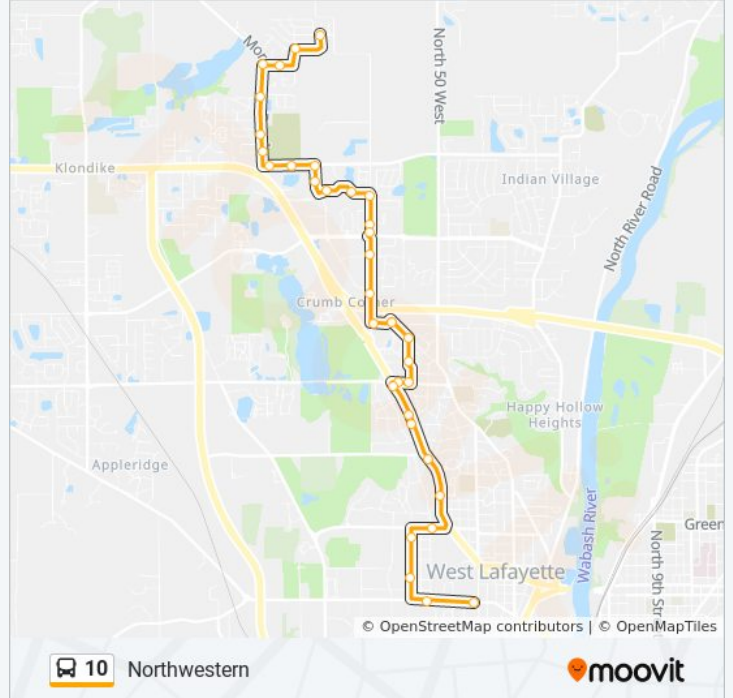

### 10 bus Info

**Direction:** To Shining Armor Ln

**Stops:** 30

**Trip Duration:** 30 min

**Line Summary:**

Yeager Rd & Montgomery St (Se Corner):  
Bus626se

Yeager Rd & Cumberland Ave (Se Corner):  
Bus218se

Country Villa Apts on Yeager (Se Corner):  
Bus119

Yeager Rd & Roxboro St (Se Corner): Bus118

Mcclure Ave @ Kurz Tech Center: Bus957

Win Hentschel Blvd & Med Institute: Bus956

Kent Ave @ Purdue Research Center: Bus955

Kalberer Rd & Kent Ave (Sw Corner): Bus945se

Yeager Rd & Endeavour Dr (Se): 5881

Roundtable Dr & Shining Armor Ln(Ne  
Corner):Bus157

Shining Armor Ln & Mason Dixon(Ne  
Corner):Bus110ne

Mason Dixon Dr & Roundtable Dr (Se Corner):  
Bus628

### Direction: To Yeager Rd And Purdue

24 stops

[VIEW LINE SCHEDULE](#)

Roundtable Dr & Shining Armor Ln(Sw  
Corner):Bus157

Yeager Rd & Endeavour Dr (Nw): 5883

Kent Ave @ Purdue Research Center: Bus046

Win Hentschel Blvd & Med Institute: Bus047