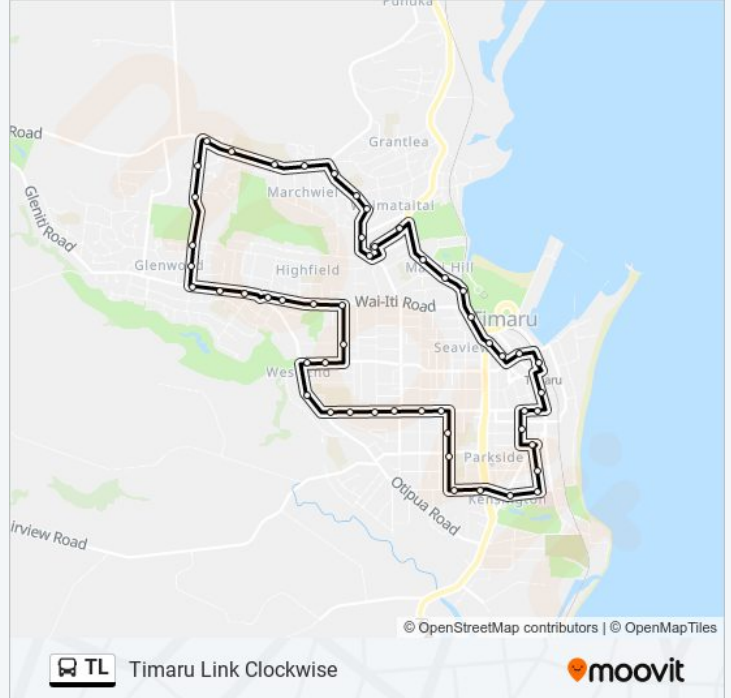

Timaru Link Clockwise

Get The App

The TL bus line Timaru Link Clockwise has one route. For regular weekdays, their operation hours are:

(1) Timaru Cbd: 07:38 - 16:10

Use the Moovit App to find the closest TL bus station near you and find out when is the next TL bus arriving.

Direction: Timaru Cbd

53 stops

[VIEW LINE SCHEDULE](#)

- Station St (Rail Side)
- Stafford St Near Woollcombe St
- Nth St Near Barnard St
- North St Near Victoria St
- Victoria St Near Browne St
- William St Near King St
- Edward St Near Catherine St
- Timaru Hospital
- Queen St
- College Rd Near Sh-1
- College Rd Near Cain St
- Cain St Near Hassall St
- Cain St - Roncalli College
- North St Near Harper St
- North St Near Rhodes St
- North St Near Woodlands Rd
- North St Near Avenue Rd
- North St - Tbhs
- North St Near Otipua Rd
- Otipua Rd Near Hurdley St
- Church St Near Otipua Rd
- Church St Near Rathmore St

TL bus Info

Direction: Timaru Cbd

Stops: 53

Trip Duration: 40 min

Line Summary:

Rathmore St Near Maltby Ave
Rathmore St Near Wai-Iti Rd
Highfield Mall (Parkside)
Wai-Iti Rd Near Collingwood St
Wai-Iti Rd Near Seddon St
Wai-Iti Rd Near Guinness St
Wai-Iti Rd Near Glenwood Ave
Wai-Iti Rd Near Barnes St
Morgans Rd Near Benmore St
Morgans Rd Near Aviemore St
Morgans Rd Near Dunvegan Cl
Morgans Rd Near Windsor St
Pages Rd Near Morgans Rd
Pages Rd Near Glamis St
Mvhs
Pages Rd Near Kelvin St
Selwyn St Near Leven St
Selwyn St Near Essex St
Selwyn St Near Marchwiel St
Selwyn St Near Hobbs St
Selwyn St Near Grasmere St
Jonas St Near Ranui Ave
Northtown - Mall Side
Evans St Near Campbell St
Evans St Near Trafalgar St
Evans St Near Beverley Rd
Theodosia St Near Hewlings St
Sophia St Near Canon St
Sophia St Near Bank St
Strathallan St Near Church St
Station St (Rail Side)