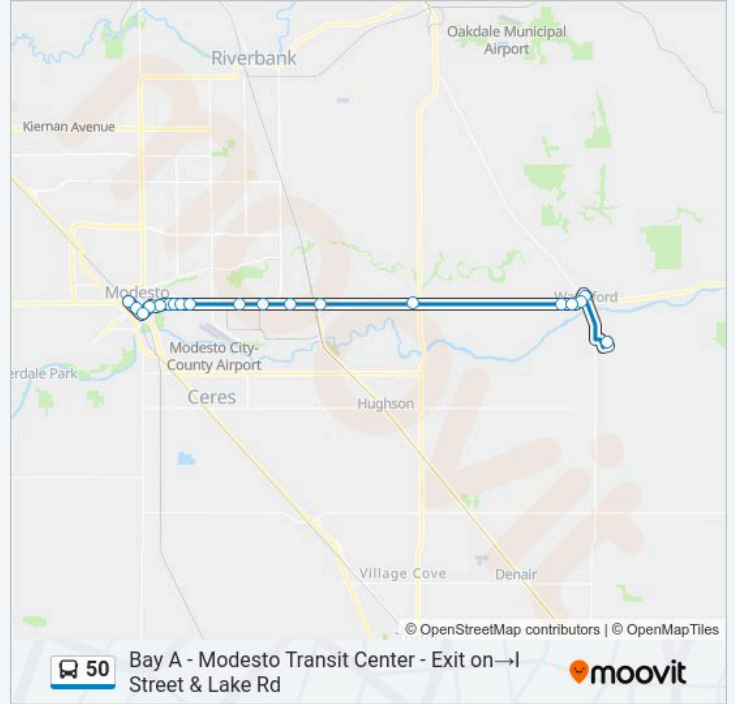

Yosemite Blvd & Geer Rd

Yosemite Blvd & Reinway Ave

Yosemite Blvd & S Western Ave

Bentley St & G St

E Street & Bentley Ave

50 bus Time Schedule

Bay A - Modesto Transit Center - Exit on → I Street & Lake Rd Route Timetable:

Monday	5:45 AM-6:45 PM
Tuesday	5:45 AM-6:45 PM
Wednesday	5:45 AM-6:45 PM
Thursday	5:45 AM-6:45 PM
Friday	5:45 AM-6:45 PM
Saturday	7:45 AM-5:45 PM
Sunday	7:45 AM-4:45 PM

50 bus Info

Direction: Bay A - Modesto Transit Center - Exit on → I Street & Lake Rd

Stops: 19

Trip Duration: 44 min

Line Summary:

I Street & Lake Rd

50 bus time schedules and route maps are available in an offline PDF at moovitapp.com. Use the Moovit App to see live bus times, train schedule or subway schedule, and step-by-step directions for all public transit in Modesto.