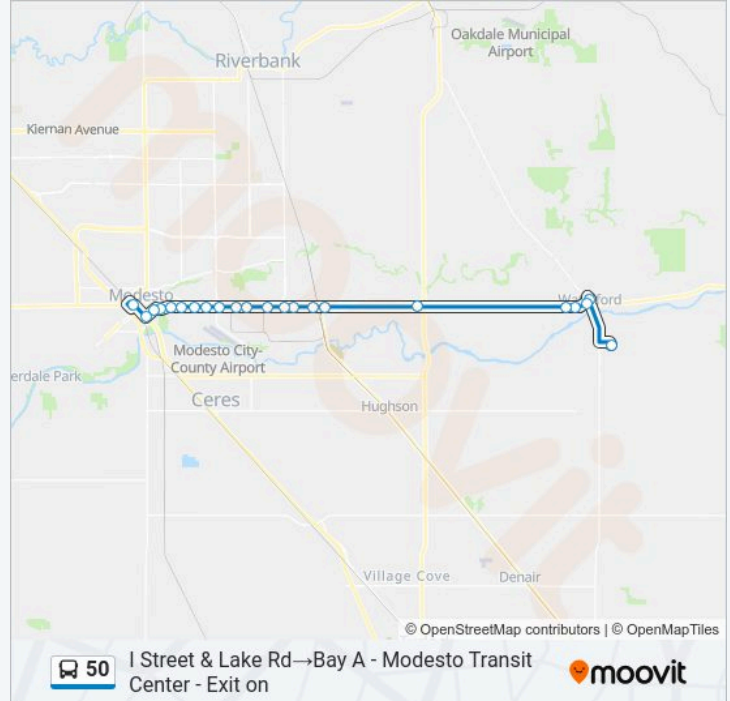

 **50 Line**

I Street & Lake Rd→Bay A - Modesto Transit Center - Exit on

Get The App

The 50 bus line (I Street & Lake Rd→Bay A - Modesto Transit Center - Exit on) has 2 routes. For regular weekdays, their operation hours are:

50 bus Time Schedule

I Street & Lake Rd→Bay A - Modesto Transit Center - Exit on Route Timetable:

Monday	6:31 AM-7:31 PM
Tuesday	6:31 AM-7:31 PM
Wednesday	6:31 AM-7:31 PM
Thursday	6:31 AM-7:31 PM
Friday	6:31 AM-7:31 PM
Saturday	8:31 AM-6:31 PM
Sunday	8:31 AM-5:31 PM

50 bus Info

Direction: I Street & Lake Rd→Bay A - Modesto Transit Center - Exit on

Stops: 22

Trip Duration: 44 min

Line Summary:

D St & 13th St

9th St & D St

Bay A - Modesto Transit Center - Exit on

Direction: Bay A - Modesto Transit Center - Exit on → I Street & Lake Rd

19 stops

[VIEW LINE SCHEDULE](#)

Bay A - Modesto Transit Center - Exit on

9th St & G St

D St & 10th St

D St & Yosemite Blvd

Yosemite Blvd & Morton Blvd