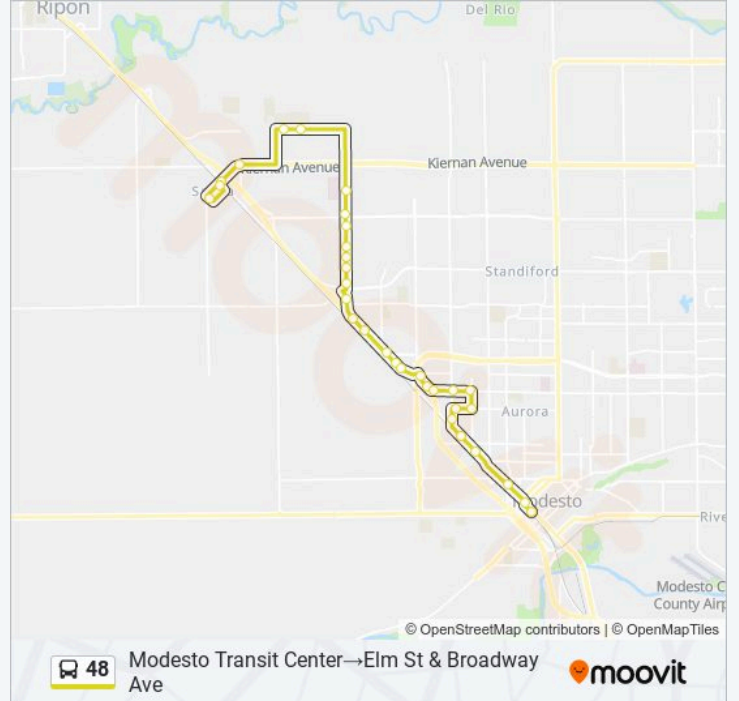

Use the Moovit App to find the closest 48 bus station near you and find out when is the next 48 bus arriving.

**Direction: Elm St & Broadway Ave→Modesto Transit Center**

23 stops

[VIEW LINE SCHEDULE](#)

- Elm St & Broadway Ave
- Kiernan Ave & Sisk Rd
- Kiernan Ave & Nutcracker Ln
- Gregori Hs - Pirrone Rd
- Gregori Hs - Pirrone Rd & Stoddard Rd
- Kaiser Hospital Southbound - Dale Rd
- Dale Rd & Bangs Ave
- Dale Rd & Pelandale Ave
- Dale Rd & Snyder Ave
- Dale Rd & Nightingale Dr
- Dale Rd & Veneman Ave
- Dale Rd & Veneman Ave
- Sisk Rd & Brenner Way
- Sisk Rd & Plaza Pkw
- Orangeburg Ave & Evergreen Ave
- Orangeburg Ave & Martin Ave
- Orangeburg Ave & Carver Rd
- Orangeburg Ave & Kearney Ave
- Roseburg Ave & Del Vale Ave
- Roseburg Ave & Carver Rd

**48 bus Info**

**Direction:** Modesto Transit Center→Elm St & Broadway Ave

**Stops:** 32

**Trip Duration:** 36 min

**Line Summary:**

Sisk Rd & Rumble Rd

Dale Rd & Standiford Rd

Dale Rd & Veneman Ave

Dale Rd & Nightingale Dr

Dale Rd & Snyder Ave

Dale Rd & Pelandale Ave

Dale Rd & Pelandale Ave

Kaiser Hospital Northbound - Dale Rd

Gregori Hs - Pirrone Rd

Gregori Hs - Pirrone Rd & Stoddard Rd

Kienan Ave & Sisk Rd

Kiernan Ave & Salida Blvd

Sequoia St & Shearer Ave

Elm St & Broadway Ave

48 bus time schedules and route maps are available in an offline PDF at [moovitapp.com](https://moovitapp.com). Use the Moovit App to see live bus times, train schedule or subway schedule, and step-by-step directions for all public transit in Modesto.