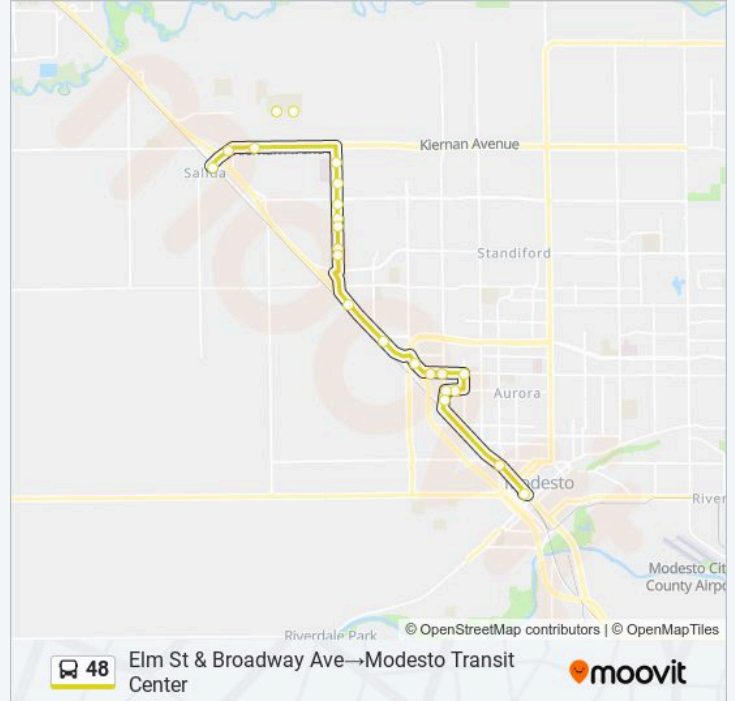

Use the Moovit App to find the closest 48 bus station near you and find out when is the next 48 bus arriving.

**Direction: Elm St & Broadway Ave→Modesto Transit Center**

23 stops

[VIEW LINE SCHEDULE](#)

- Elm St & Broadway Ave
- Kiernan Ave & Sisk Rd
- Kiernan Ave & Nutcracker Ln
- Gregori Hs - Pirrone Rd
- Gregori Hs - Pirrone Rd & Stoddard Rd
- Kaiser Hospital Southbound - Dale Rd
- Dale Rd & Bangs Ave
- Dale Rd & Pelandale Ave
- Dale Rd & Snyder Ave
- Dale Rd & Nightingale Dr
- Dale Rd & Veneman Ave
- Dale Rd & Veneman Ave
- Sisk Rd & Brenner Way
- Sisk Rd & Plaza Pkw
- Orangeburg Ave & Evergreen Ave
- Orangeburg Ave & Martin Ave
- Orangeburg Ave & Carver Rd
- Orangeburg Ave & Kearney Ave
- Roseburg Ave & Del Vale Ave
- Roseburg Ave & Carver Rd

**48 bus Info**

**Direction:** Elm St & Broadway Ave→Modesto Transit Center

**Stops:** 23

**Trip Duration:** 36 min

**Line Summary:**

Carver Rd & 9th St

9th St & O St

Modesto Transit Center

**Direction: Modesto Transit Center→Elm St & Broadway Ave**

32 stops

[VIEW LINE SCHEDULE](#)

Modesto Transit Center

9th St & K St

9th St & O St

9th St & Coldwell Ave

N 9th St & Caldwell Ave

**48 bus Info**

**Direction:** Modesto Transit Center→Elm St & Broadway Ave

**Stops:** 32

**Trip Duration:** 36 min

**Line Summary:**

Sisk Rd & Rumble Rd

Dale Rd & Standiford Rd

Dale Rd & Veneman Ave