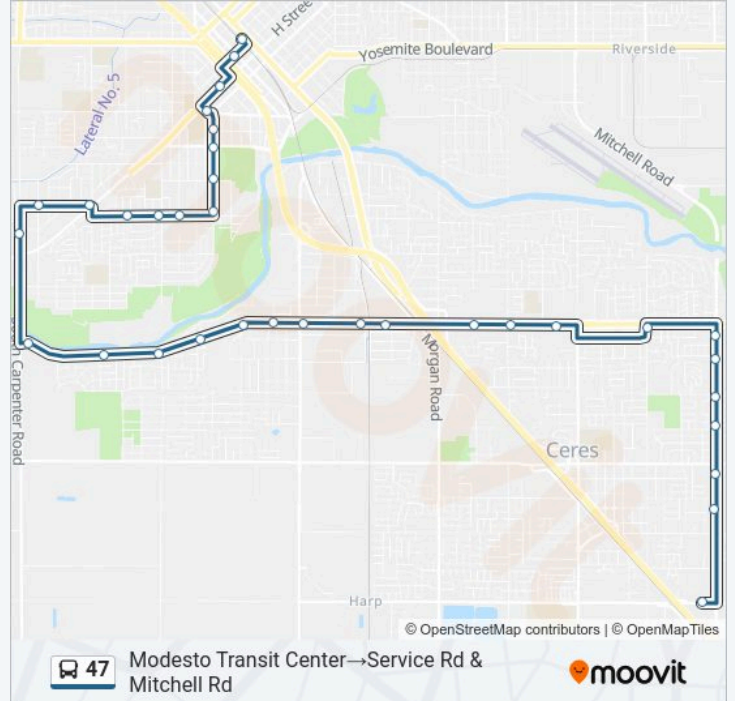

47 bus Info

Direction: Modesto Transit Center → Service Rd & Mitchell Rd

Stops: 34

Trip Duration: 46 min

Line Summary:

Hatch Rd & Crows Landing Rd

Hatch Rd & Jim Way

Hatch Rd & Church Ln

Hatch Rd & Herndon Rd

Hatch Rd & Richland Ave

Hatch Rd & Stonum Rd

Moffett Rd & Glasgow Dr

Mitchell Rd & Alphonse Dr

Mitchell Rd & Autozone

Mitchell Rd & Fowler Rd

Mitchell Rd & Garrison St

Mitchell Rd & Whitmore Ave

Mitchell Rd at John B Allard Acad

Service Rd & Mitchell Rd

Direction: Service Rd & Mitchell Rd→Modesto Transit Center

31 stops

[VIEW LINE SCHEDULE](#)

Service Rd & Mitchell Rd

Mitchell Rd & Roeding Rd