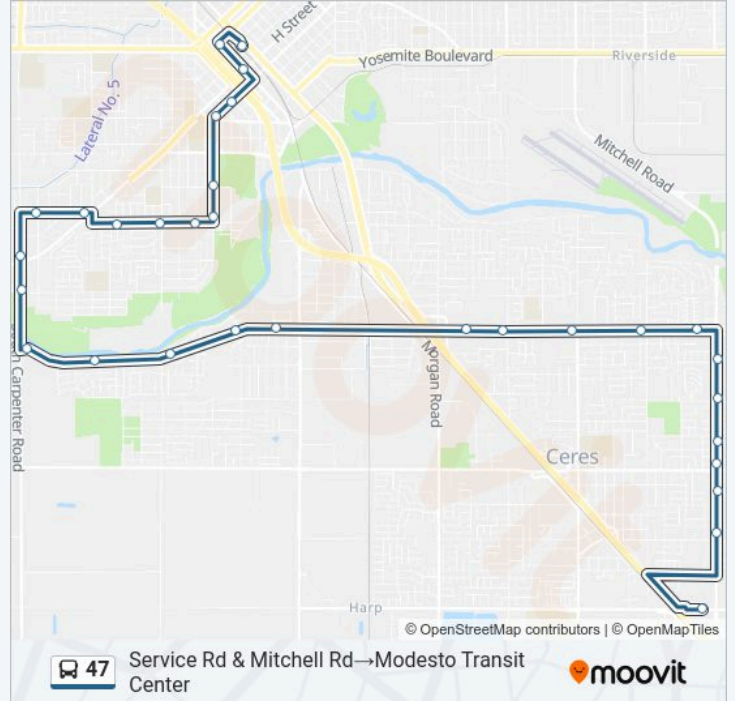

Carpenter Rd & Robertson Rd

Carpenter Rd & Paradise Rd

Beverly Dr & Vernon Ave

Beverly Dr & Paradise Rd

Rouse Ave & Mamilane

Rouse Ave & Sutter Ave

Rouse Ave & Colorado Ave

Roselawn Ave & Rouse Ave

Roselawn Ave & South Ave

Modesto Hs -G St & 2nd St

G St & 4th St

7th St & H St

7th St & K St

Modesto Transit Center

47 bus time schedules and route maps are available in an offline PDF at moovitapp.com. Use the Moovit App to see live bus times, train schedule or subway schedule, and step-by-step directions for all public transit in Modesto.

© 2024 Moovit - All Rights Reserved