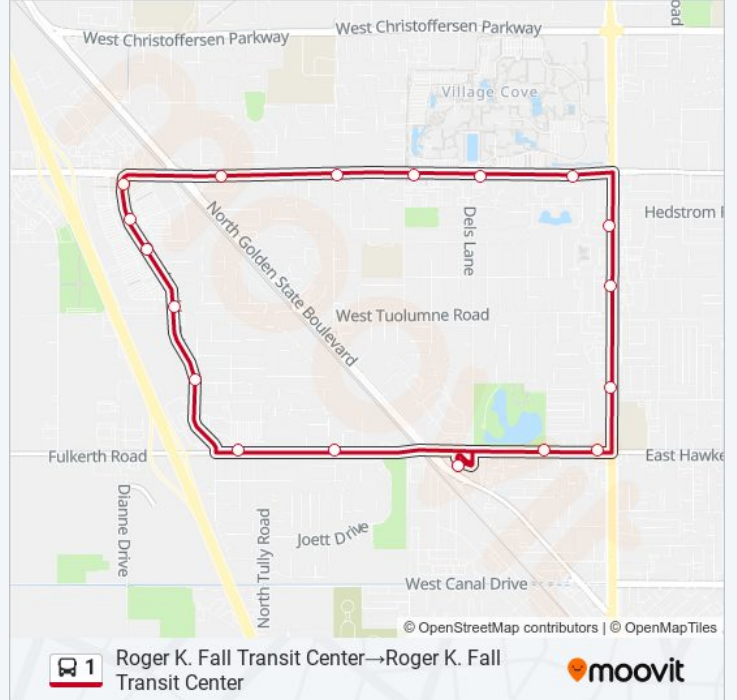

Roger K. Fall Transit Center→Roger K. Fall Transit Center

Get The App

The 1 bus line Roger K. Fall Transit Center→Roger K. Fall Transit Center has one route. For regular weekdays, their operation hours are:

(1) Roger K. Fall Transit Center→Roger K. Fall Transit Center: 6:00 AM - 8:30 PM

Use the Moovit App to find the closest 1 bus station near you and find out when is the next 1 bus arriving.

**Direction: Roger K. Fall Transit Center→Roger K. Fall Transit Center**  
 19 stops  
[VIEW LINE SCHEDULE](#)

**1 bus Time Schedule**  
 Roger K. Fall Transit Center→Roger K. Fall Transit Center Route Timetable:

Sunday	Not Operational
Monday	6:00 AM - 8:30 PM
Tuesday	6:00 AM - 8:30 PM
Wednesday	6:00 AM - 8:30 PM
Thursday	6:00 AM - 8:30 PM
Friday	6:00 AM - 8:30 PM
Saturday	9:10 AM - 6:25 PM

**1 bus Info**  
**Direction:** Roger K. Fall Transit Center→Roger K. Fall Transit Center  
**Stops:** 19  
**Trip Duration:** 23 min  
**Line Summary:**

1 bus time schedules and route maps are available in an offline PDF at [moovitapp.com](https://moovitapp.com). Use the [Moovit App](#) to see live bus times, train schedule or subway schedule, and step-by-step directions for all public transit in Modesto.