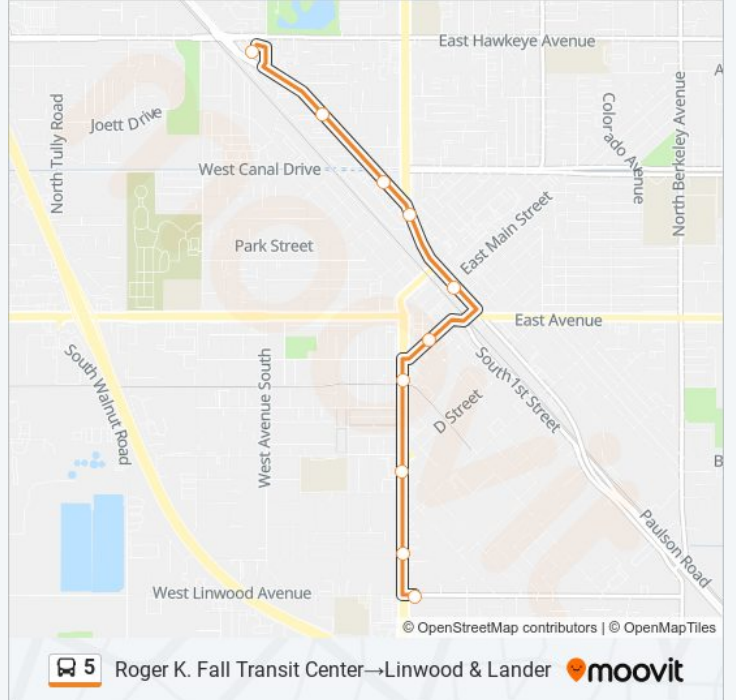

Use the Moovit App to find the closest 5 bus station near you and find out when is the next 5 bus arriving.

Direction: Linwood & Lander→Roger K. Fall Transit Center
 12 stops
[VIEW LINE SCHEDULE](#)

- Linwood & Lander
- Linwood & Baywood
- Linwood & Amberwood
- 5th Street & Hartvickson Drive
- 5th Street & Rockwood
- F Street & Jessica
- Golden State & Minerva
- Golden State & Main/Central Park
- Golden State & Center
- Golden State & Canal
- Golden State & Almond
- Roger K. Fall Transit Center

5 bus Info

Direction: Linwood & Lander→Roger K. Fall Transit Center
Stops: 12
Trip Duration: 13 min
Line Summary:

Direction: Roger K. Fall Transit Center → Linwood & Lander

10 stops

[VIEW LINE SCHEDULE](#)

- Roger K. Fall Transit Center
- Golden State & Almond
- Golden State & Canal
- Golden State & Geer
- Golden State & Main/Central Park
- A Street & 3rd Street/City Hall
- Lander & 5th Street
- Lander & South
- Lander & Montana
- Linwood & Lander

5 bus Info

Direction: Roger K. Fall Transit Center → Linwood & Lander

Stops: 10

Trip Duration: 10 min

Line Summary:

5 bus time schedules and route maps are available in an offline PDF at moovitapp.com. Use the [Moovit App](#) to see live bus times, train schedule or subway schedule, and step-by-step directions for all public transit in Modesto.