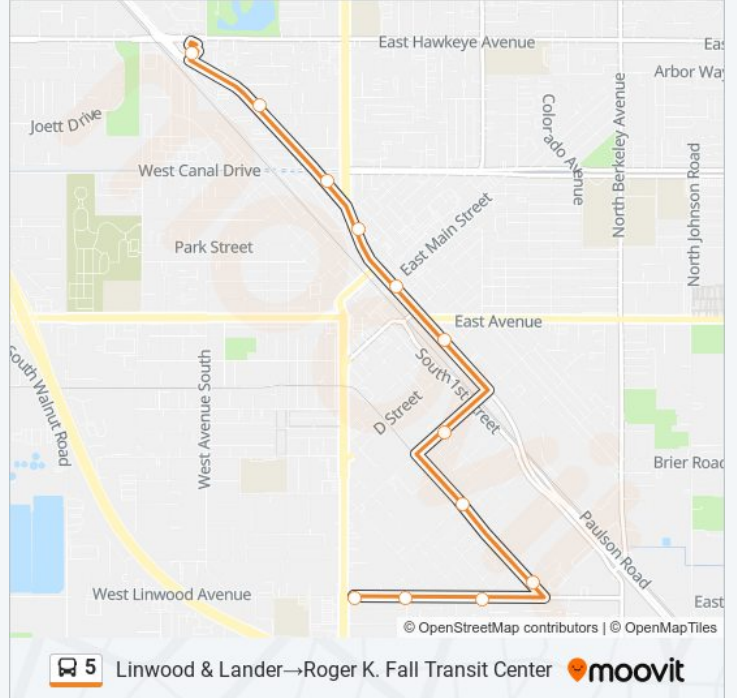

Linwood & Lander→Roger K. Fall Transit Center

Get The App

The 5 bus line (Linwood & Lander→Roger K. Fall Transit Center) has 2 routes. For regular weekdays, their operation hours are:

(1) Linwood & Lander→Roger K. Fall Transit Center: 6:07 AM - 8:37 PM
 (2) Roger K. Fall Transit Center→Linwood & Lander: 6:00 AM - 8:30 PM

Use the Moovit App to find the closest 5 bus station near you and find out when is the next 5 bus arriving.

Direction: Linwood & Lander→Roger K. Fall Transit Center
 12 stops
[VIEW LINE SCHEDULE](#)

- Linwood & Lander
- Linwood & Baywood
- Linwood & Amberwood
- 5th Street & Hartvickson Drive
- 5th Street & Rockwood
- F Street & Jessica
- Golden State & Minerva
- Golden State & Main/Central Park
- Golden State & Center
- Golden State & Canal
- Golden State & Almond
- Roger K. Fall Transit Center

5 bus Info

Direction: Linwood & Lander→Roger K. Fall Transit Center
Stops: 12
Trip Duration: 13 min
Line Summary:

Direction: Roger K. Fall Transit Center → Linwood & Lander

10 stops

[VIEW LINE SCHEDULE](#)

- Roger K. Fall Transit Center
- Golden State & Almond
- Golden State & Canal
- Golden State & Geer
- Golden State & Main/Central Park
- A Street & 3rd Street/City Hall
- Lander & 5th Street
- Lander & South
- Lander & Montana
- Linwood & Lander