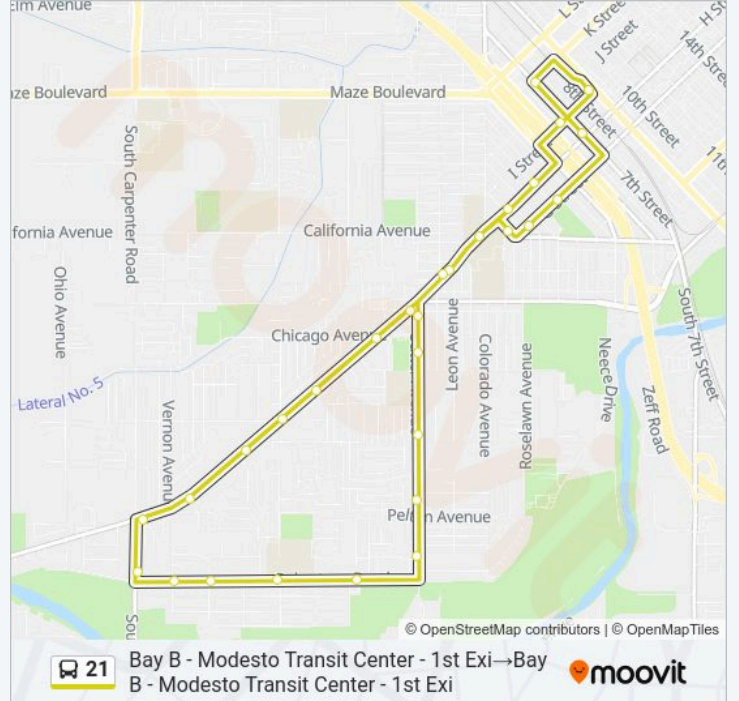

Direction: Bay B - Modesto Transit Center - 1st Exi→Bay B - Modesto Transit Center - 1st Exi

30 stops

[VIEW LINE SCHEDULE](#)

Bay B - Modesto Transit Center - 1st Exi

I St & 7th St

H St & 4th St

H St & 2nd St

Robertson Rd & Hancock St Across

Robertson Rd & Marlow St

Robertson Rd & Vernon Ave

Carpenter Rd & Robertson Rd

Paradise Rd & Carpenter Rd

Paradise Rd & Vernon Ave

Paradise Rd & Pine Tree Ln

Paradise Rd & Wade Ave

21 bus Info

Direction: Bay B - Modesto Transit Center - 1st Exi→Bay B - Modesto Transit Center - 1st Exi

Stops: 30

Trip Duration: 30 min

Line Summary:

Paradise Rd & Mayette Ave

Paradise Rd & Chicago Ave

Paradise Rd & Sutter Ave

Paradise Rd & Leon Ave

Modesto Hs - 1st St & Sierra Dr

Modesto Hs -G St & 2nd St

G St & 4th St

7th St & H St

7th St & K St

Bay B - Modesto Transit Center - 1st Exi

21 bus time schedules and route maps are available in an offline PDF at moovitapp.com. Use the Moovit App to see live bus times, train schedule or subway schedule, and step-by-step directions for all public transit in Modesto.