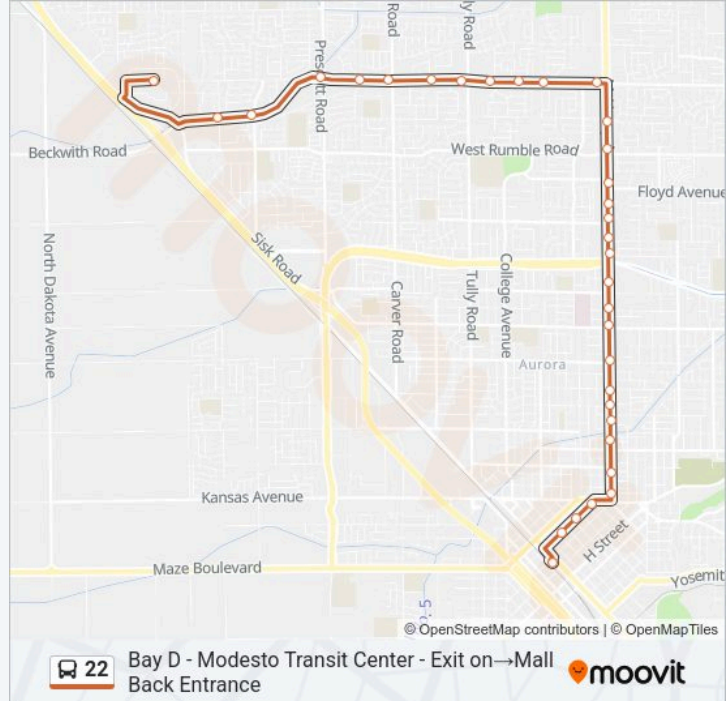

Stops: 33

Trip Duration: 43 min

Line Summary:

Mchenry Ave & Coolidge Ave

Mchenry Village - Mchenry Ave & Granger

Mchenry Ave & Norwegian Ave

Mchenry Ave & Tokay Ave

Mchenry Ave & Mark Randy Pl

Standiford Ave & Tully Rd

Standiford Ave & Longbridge Dr

Standiford Ave & Carver Rd

Standiford Ave & Shawnee Dr

Standiford Ave & Prescott Rd

Standiford Ave & Conant Ave

Standiford Ave & Hahn Dr

Mall Back Entrance