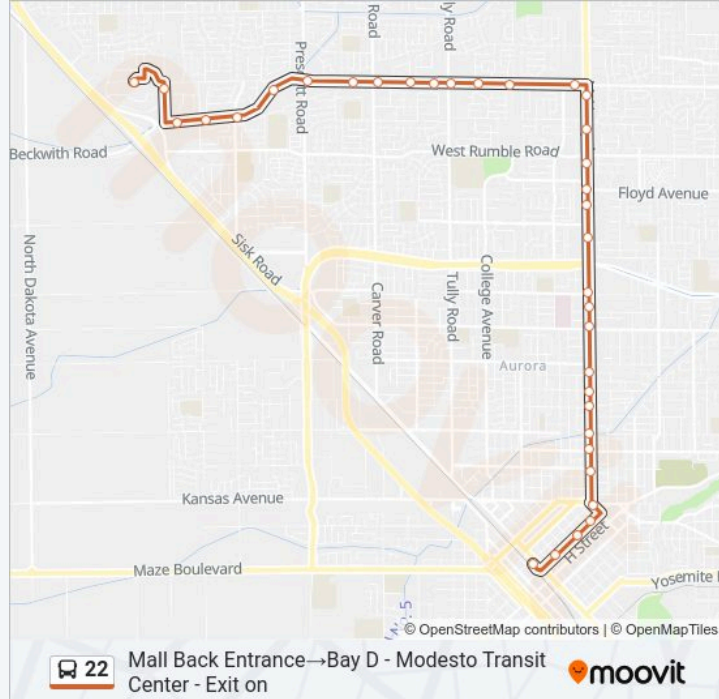

**Direction: Mall Back Entrance→Bay D - Modesto
Transit Center - Exit on**

35 stops

[VIEW LINE SCHEDULE](#)

Mall Back Entrance

Dale Rd & Veneman Ave

Standiford Ave & Dale Rd

Standiford Ave & Hahn Dr

Standiford Ave & Conant Ave

22 bus Info

Direction: Mall Back Entrance→Bay D - Modesto
Transit Center - Exit on

Stops: 35

Trip Duration: 34 min

Line Summary:

Mchenry Ave & Bowen Ave

Mchenry Ave & Bowen Ave

Mchenry Village - Mchenry Ave & Granger

17th St & Mchenry Ave

I St & 16th St

I St & 14th St

I St & 11th St

Bay D - Modesto Transit Center - Exit on

Direction: Bay D - Modesto Transit Center - Exit on → Mall Back Entrance

33 stops

[VIEW LINE SCHEDULE](#)

Stops: 33

Trip Duration: 43 min

Line Summary:

Mchenry Ave & Coolidge Ave

Mchenry Village - Mchenry Ave & Granger

Mchenry Ave & Norwegian Ave

Mchenry Ave & Tokay Ave

Mchenry Ave & Mark Randy Pl