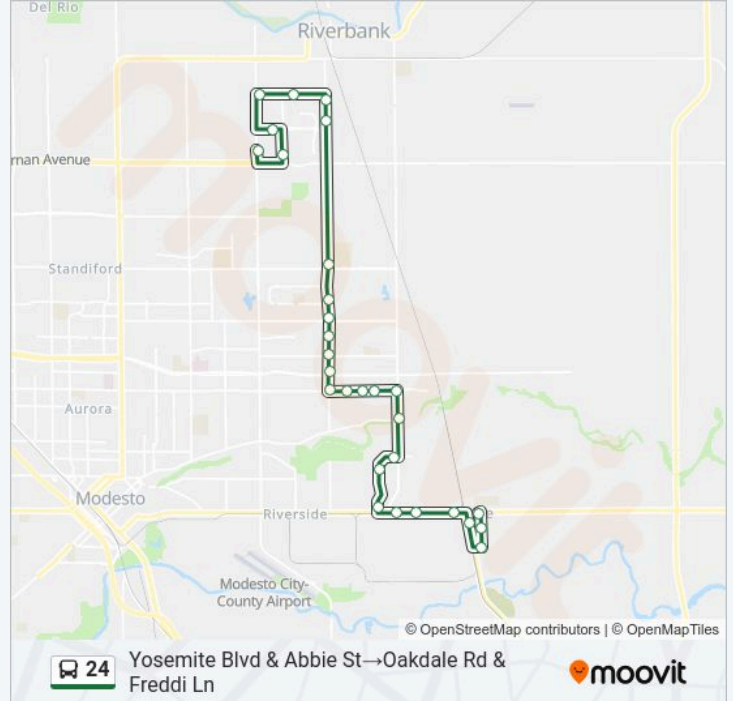

Use the Moovit App to find the closest 24 bus station near you and find out when is the next 24 bus arriving.

Direction: Oakdale Rd & Freddi Ln→Yosemite Blvd & Abbie St

26 stops

[VIEW LINE SCHEDULE](#)

- Oakdale Rd & Freddi Ln
- Oakdale Rd & Westgate Rd
- Morrill Rd & Zellman Ct
- Morrill Rd & Jackson Ave
- Roselle Ave & Petersen Way
- Roselle Ave & Rose Brook Dr
- Roselle Ave & Sylvan Ave
- Roselle Ave & Hillglen Ave
- Roselle Ave & Kodiak Dr
- Roselle Ave & Floyd Ave
- Roselle Ave & Belharbour Dr
- Roselle Ave & Merle Ave
- Lakewood Ave & Briggsmore Ave
- Orangeburg Ave & Lakewood Ave
- Orangeburg Ave & Albert Dr
- Orangeburg Ave & Lillian Dr
- Orangeburg Ave & Christopher Ct
- Orangeburg Ave & Glenbrook Way
- Claus Rd & Orangeburg Ave
- Claus Rd & Cedar Creek Dr

24 bus Info

Direction: Oakdale Rd & Freddi Ln→Yosemite Blvd & Abbie St

Stops: 26

Trip Duration: 33 min

Line Summary:

Johansen Hs - Creekwood Dr & Claus Rd

Creekwood Dr & Dry Creek Dr

Creekwood Dr & Ardia Ave

24 bus Info

Direction: Yosemite Blvd & Abbie St→Oakdale Rd & Freddi Ln

Stops: 29

Trip Duration: 33 min

Line Summary:

Roselle Ave & Belharbour Dr

Roselle Ave & Floyd Ave

Roselle Ave & Kodiak Dr

Roselle Ave & Sylvan Ave

Roselle Ave & Rose Brook

Roselle Ave & Powers

Morrill Rd & Jackson Ave

Morrill Rd & Zellman Ct

Westgate Rd & Chancellor Way

Squire Wells Way & Claribel Rd

Oakdale Rd & Freddi Ln