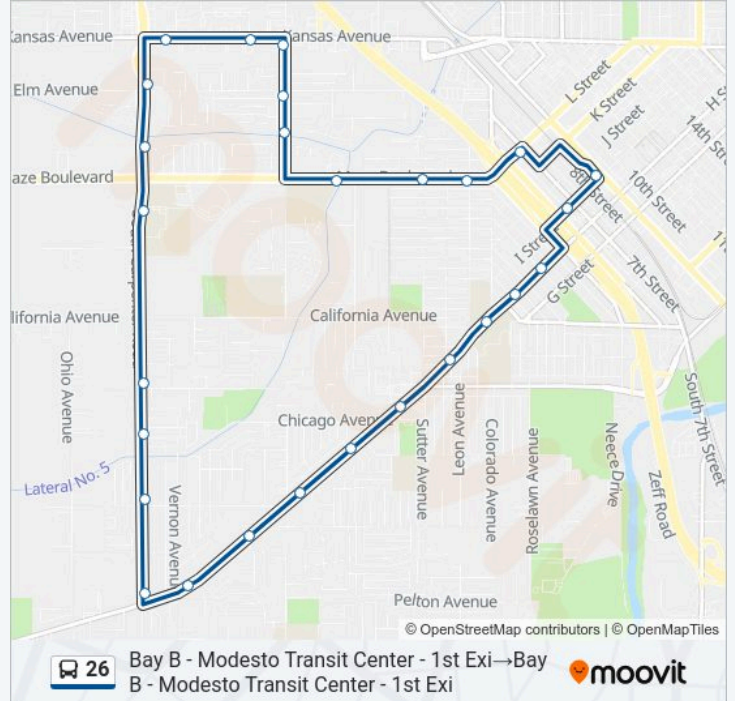

26 bus Info

Direction: Bay B - Modesto Transit Center - 1st Exi→Bay B - Modesto Transit Center - 1st Exi

Stops: 28

Trip Duration: 25 min

Line Summary:

Emerald Ave & Kansas Ave

Emerald Ave & Elm Ave

Emerald Ave Between Laurel Ave & Mathia

Maze Blvd & Spencer Ave

Maze Blvd & Martin Luther King Dr

Maze Blvd & Jefferson St

L St & 7th St

Bay B - Modesto Transit Center - 1st Exi

26 bus time schedules and route maps are available in an offline PDF at moovitapp.com. Use the Moovit App to see live bus times, train schedule or subway schedule, and step-by-step directions for all public transit in Modesto.