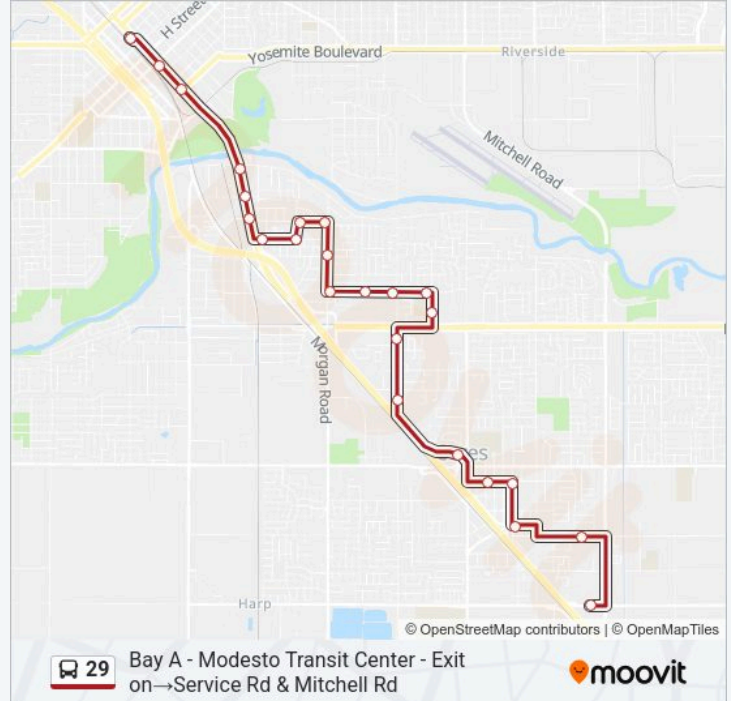

Stops: 24

Trip Duration: 30 min

Line Summary:

Magnolia St & 3rd St

Magnolia St & 6th St

Park St & 6th St

Roeding Rd & Rose Ave

Service Rd & Mitchell Rd

Direction: Service Rd & Mitchell Rd → Bay A - Modesto Transit Center - Exit on

21 stops

[VIEW LINE SCHEDULE](#)

Service Rd & Mitchell Rd

6th St & Park St

6th St & Magnolia St

Magnolia St & 3rd St

Herndon Rd & Central Ave