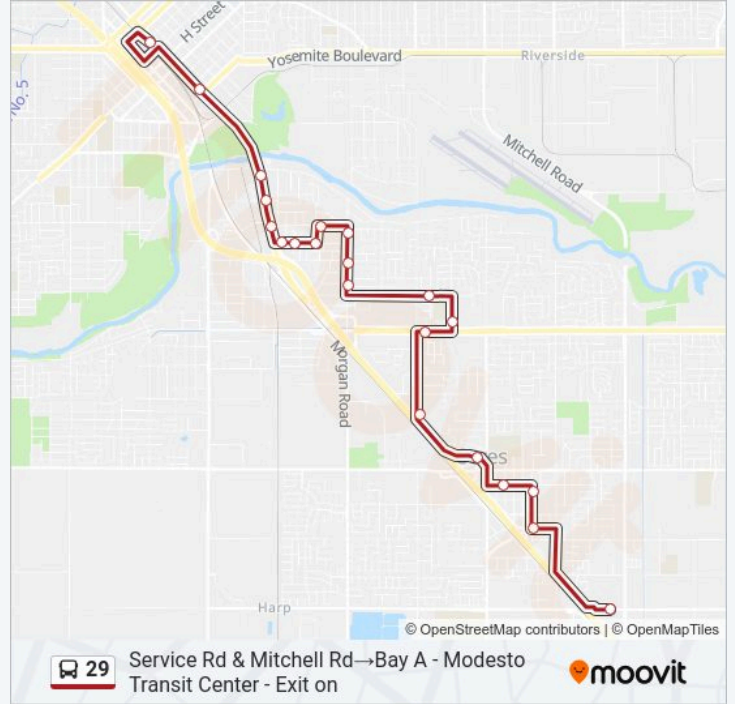

Stops: 24

Trip Duration: 30 min

Line Summary:

Magnolia St & 3rd St

Magnolia St & 6th St

Park St & 6th St

Roeding Rd & Rose Ave

Service Rd & Mitchell Rd

Monday	5:48 AM-11:03 PM
Tuesday	5:48 AM-11:03 PM
Wednesday	5:48 AM-11:03 PM
Thursday	5:48 AM-11:03 PM
Friday	5:48 AM-11:03 PM
Saturday	9:08 AM-7:08 PM
Sunday	9:08 AM-6:08 PM

29 bus Info

Direction: Service Rd & Mitchell Rd → Bay A - Modesto Transit Center - Exit on

Stops: 21

Trip Duration: 27 min

Line Summary:

9th St & River Rd

9th St & D St

Bay A - Modesto Transit Center - Exit on

29 bus time schedules and route maps are available in an offline PDF at moovitapp.com. Use the Moovit App to see live bus times, train schedule or subway schedule, and step-by-step directions for all public transit in Modesto.

© 2025 Moovit - All Rights Reserved