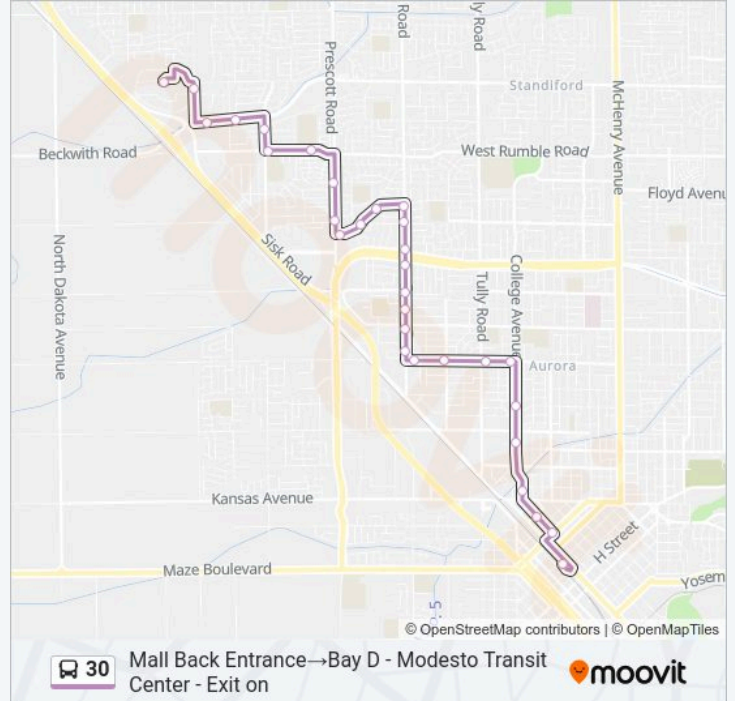

Direction: Mall Back Entrance→Bay D - Modesto Transit Center - Exit on

30 stops

[VIEW LINE SCHEDULE](#)

- Mall Back Entrance
- Dale Rd & Veneman Ave
- Standiford Ave & Dale Rd
- Standiford Ave & Hahn Dr
- Conant Ave & Standiford Ave
- Rumble Rd & Conant Ave
- Rumble Rd & Prescott Rd
- Prescott Rd & Chrysler Dr
- Prescott Rd & Sharon Way
- Mt Vernon Dr & Prescott Rd
- Mt Vernon Dr & Girard Ave
- Mt Vernon Dr & Debonaire Dr
- Carver Rd & Mt Vernon Dr
- Carver Rd & Scott Ave
- Carver Rd & Gulfstream Dr
- Carver Rd & Joann Ave
- Carver Rd & Evergreen Ave
- Carver Rd & Pearl St
- Carver Rd & Orangeburg Ave

30 bus Info

Direction: Mall Back Entrance→Bay D - Modesto Transit Center - Exit on

Stops: 30

Trip Duration: 31 min

Line Summary:

Carver Rd & Barbara Way
 Roseburg Ave & Carver Rd
 Roseburg Ave & Kearney Ave
 Roseburg Ave & Tully Rd
 Roseburg Ave & Amherst Ave
 College Ave & Princeton Ave
 College Ave & Coldwell Ave
 College Ave & Needham St
 10th St & N St
 10th St & L St
 Bay D - Modesto Transit Center - Exit on

Direction: Bay D - Modesto Transit Center - Exit on → Mall Back Entrance

28 stops

[VIEW LINE SCHEDULE](#)

Bay D - Modesto Transit Center - Exit on
 11th St & K St
 11th & M St
 11th St & N St
 Needham St & College Ave
 College Ave & Stoddard Ave
 College Ave & Coldwell Ave
 Roseburg Ave & College Ave
 Roseburg Ave & Tully Rd
 Roseburg Ave & Kearney Ave
 Roseburg Ave & Del Vale Ave
 Roseburg Ave & Carver Rd
 Carver Rd & Clayton Ave
 Carver Rd & Orangeburg Ave
 Carver Rd & Barkwood Dr
 Carver Rd & Gulfstream Dr
 Carver Rd & Scott Ave

30 bus Info

Direction: Bay D - Modesto Transit Center - Exit on → Mall Back Entrance

Stops: 28

Trip Duration: 30 min

Line Summary:

Mt Vernon Dr & Queenaire Ln
 Mt Vernon Dr & Debonaire Dr
 Mt Vernon Dr & Girard Ave
 Prescott Rd & Mt Vernon Dr
 Prescott Rd & Chrysler Dr
 Rumble Rd & Prescott Rd
 Rumble Rd & Ashland Way
 Rumble Rd & Conant Ave
 Standiford Ave & Conant Ave
 Standiford Ave & Hahn Dr
 Mall Back Entrance