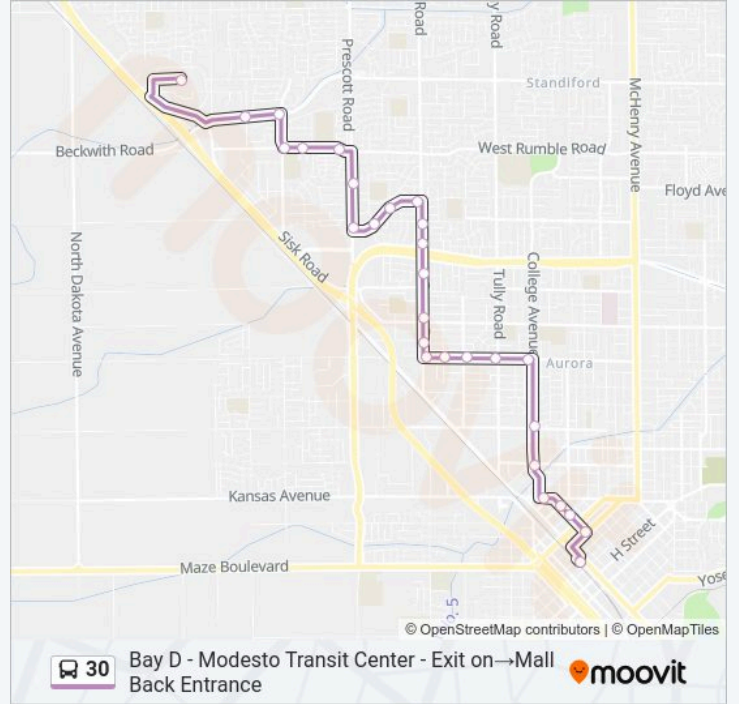

 **30 Line**

Mall Back Entrance→Bay D - Modesto Transit Center - Exit on

Get The App

The 30 bus line (Mall Back Entrance→Bay D - Modesto Transit Center - Exit on) has 2 routes. For regular weekdays, their operation hours are:

Direction: Mall Back Entrance→Bay D - Modesto Transit Center - Exit on

30 stops

[VIEW LINE SCHEDULE](#)

- Mall Back Entrance
- Dale Rd & Veneman Ave
- Standiford Ave & Dale Rd
- Standiford Ave & Hahn Dr
- Conant Ave & Standiford Ave
- Rumble Rd & Conant Ave
- Rumble Rd & Prescott Rd
- Prescott Rd & Chrysler Dr
- Prescott Rd & Sharon Way
- Mt Vernon Dr & Prescott Rd
- Mt Vernon Dr & Girard Ave
- Mt Vernon Dr & Debonaire Dr
- Carver Rd & Mt Vernon Dr
- Carver Rd & Scott Ave
- Carver Rd & Gulfstream Dr
- Carver Rd & Joann Ave
- Carver Rd & Evergreen Ave
- Carver Rd & Pearl St
- Carver Rd & Orangeburg Ave

30 bus Time Schedule

Bay D - Modesto Transit Center - Exit on → Mall Back Entrance Route Timetable:

Monday	6:00 AM-9:30 PM
Tuesday	6:00 AM-9:30 PM
Wednesday	6:00 AM-9:30 PM
Thursday	6:00 AM-9:30 PM
Friday	6:00 AM-9:30 PM
Saturday	7:00 AM-8:30 PM
Sunday	8:30 AM-6:30 PM

30 bus Info

Direction: Bay D - Modesto Transit Center - Exit on → Mall Back Entrance

Stops: 28

Trip Duration: 30 min

Line Summary:

Mt Vernon Dr & Queenaire Ln
 Mt Vernon Dr & Debonaire Dr
 Mt Vernon Dr & Girard Ave
 Prescott Rd & Mt Vernon Dr
 Prescott Rd & Chrysler Dr
 Rumble Rd & Prescott Rd
 Rumble Rd & Ashland Way
 Rumble Rd & Conant Ave
 Standiford Ave & Conant Ave
 Standiford Ave & Hahn Dr
 Mall Back Entrance