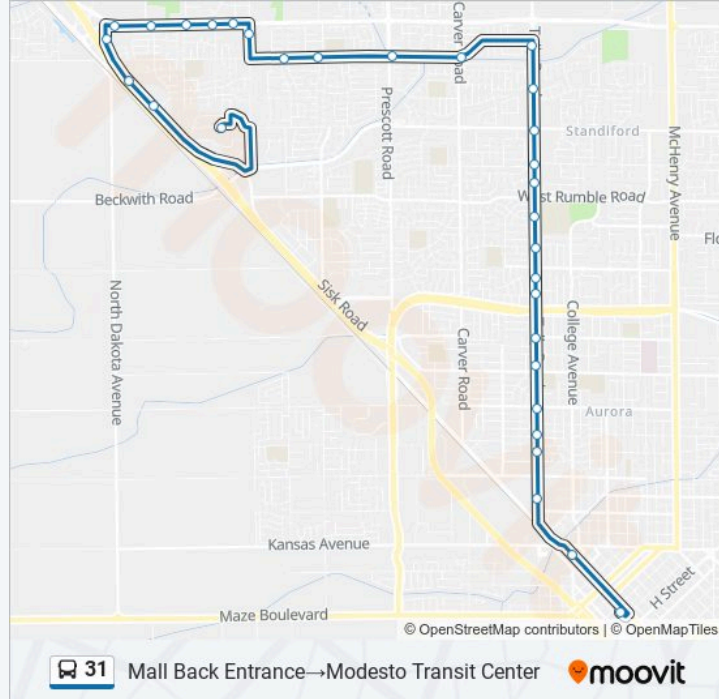

Use the Moovit App to find the closest 31 bus station near you and find out when is the next 31 bus arriving.

**Direction: Mall Back Entrance→Modesto Transit Center**

31 stops

[VIEW LINE SCHEDULE](#)

- Mall Back Entrance
- Sisk Rd & Vintage Dr
- Sisk Rd & Target Center
- Sisk Rd & Pelandale Ave
- Pelandale Ave & Sisk Rd
- Pelandale Ave & Gagos Dr
- Pelandale Ave & Blue Bird Dr
- Pelandale Ave & Honey Creek Rd
- Pelandale Ave & Dale Rd
- Dale Rd & Pelandale Ave
- Snyder Ave & Viader Dr
- Snyder Ave & Marsala Wy
- Snyder Ave & Prescott Rd
- Snyder Ave & Carver Rd
- Tully Rd & Pelandale Ave
- Tully Rd Between Clevenger & Union
- Tully Rd & Standiford Ave
- Tully Rd & Woodrow Ave
- Tully Rd & Morada Dr
- Tully Rd & Levon Ave

**31 bus Info**

**Direction:** Mall Back Entrance→Modesto Transit Center

**Stops:** 31

**Trip Duration:** 37 min

**Line Summary:**

Tully Rd & Mt Vernon Dr

Tully Rd & Bowen Ave

Tully Rd & Ronald Ave

Tully Rd & Granger Ave

Tully Rd & Orangeburg Ave

Tully Rd & Roseburg Ave

Tully Rd & Fordham Ave

Tully Rd & Princeton Ave

Mjc East - Tully Btw Coldwell & Stoddard

9th St & O St

Modesto Transit Center

**Direction: Modesto Transit Center→Mall Back Entrance**

28 stops

[VIEW LINE SCHEDULE](#)

Modesto Transit Center

9th St & K St

9th St & O St

9th St & Campus Way

Mjc - Tully Between Stoddard & Coldwell