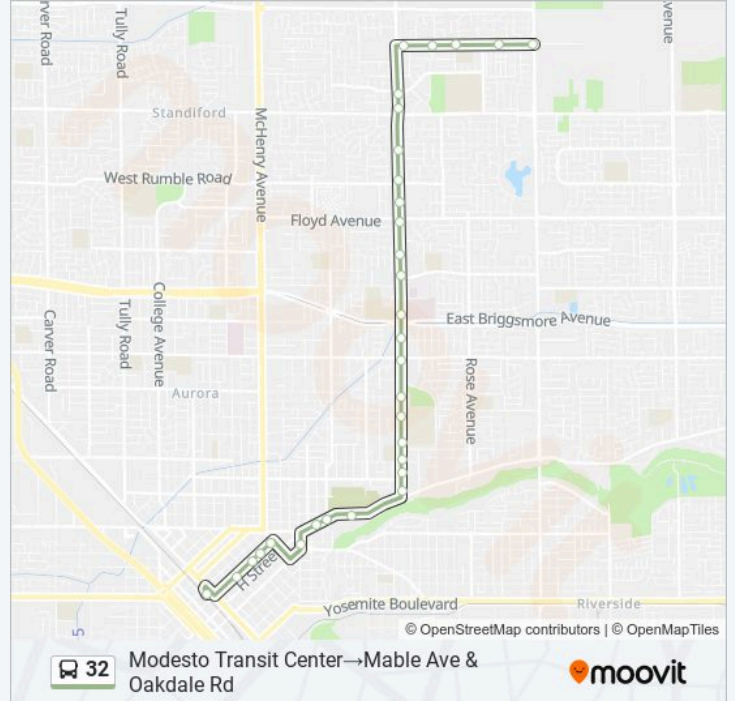

**32 bus Info**

**Direction:** Mable Ave & Oakdale Rd→Modesto Transit Center

**Stops:** 24

**Trip Duration:** 30 min

**Line Summary:**

I St & 16th St

I St & 14th St

I St & 11th St

Modesto Transit Center

**Direction: Modesto Transit Center → Mable Ave & Oakdale Rd**

31 stops

[VIEW LINE SCHEDULE](#)

Modesto Transit Center

I St & 12th St

I St & 14th St

I St & 15th St

**Stops:** 31

**Trip Duration:** 30 min

**Line Summary:**

Coffee Rd & Celeste Dr

Coffee Rd & Athens Ave

Coffee Rd & Floyd Ave

Coffee Rd Between Floyd & Rumble

Coffee Rd & Rumble Rd

Coffee Rd & Thorsen Ave

Coffee Rd & Sylvan Ave

Coffee Rd & Sylvan Meadows Dr

Mable Ave & Coffee Rd

Mable Ave & Beyer Park Dr

Mable Ave & Northview Dr

Mable Ave & Palmwood Mhp

Mable Ave & Oakdale Rd