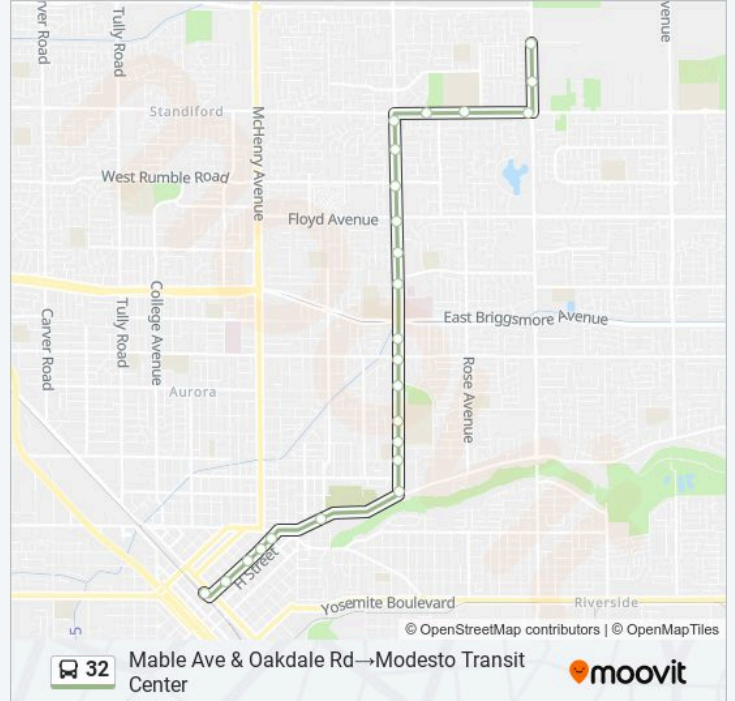

Use the Moovit App to find the closest 32 bus station near you and find out when is the next 32 bus arriving.

**Direction: Mable Ave & Oakdale Rd→Modesto Transit Center**

24 stops

[VIEW LINE SCHEDULE](#)

- Mable Ave & Oakdale Rd
- Oakdale Rd & Bridgewood Way
- Sylvan Ave & Oakdale Rd
- Beyer Hs - Sylvan Ave & Boyce Ln
- Sylvan Ave & Forest Glenn Dr
- Coffee Rd & Sylvan Ave
- Coffee Rd at Thorsen Ave
- Coffee Rd & Rumble Rd
- Coffee Rd & Floyd Ave
- Coffee Rd & Athens Ave
- Coffee Rd & Norwegian Ave
- Coffee Rd & Coolidge Ave
- Coffee Rd & Orangeburg Ave
- Coffee Rd & Gloria Way
- Coffee Rd & Fairmont Ave
- Coffee Rd & Locke Rd
- Coffee Rd & Lucern Ave
- Coffee Rd & Scenic Dr
- Scenic Dr & Bodem St
- I St & 17th St

**32 bus Info**

**Direction:** Mable Ave & Oakdale Rd→Modesto Transit Center

**Stops:** 24

**Trip Duration:** 30 min

**Line Summary:**

I St & 16th St

I St & 14th St

I St & 11th St

Modesto Transit Center

**Direction: Modesto Transit Center → Mable Ave & Oakdale Rd**

31 stops

[VIEW LINE SCHEDULE](#)

Modesto Transit Center

I St & 12th St

I St & 14th St

I St & 15th St