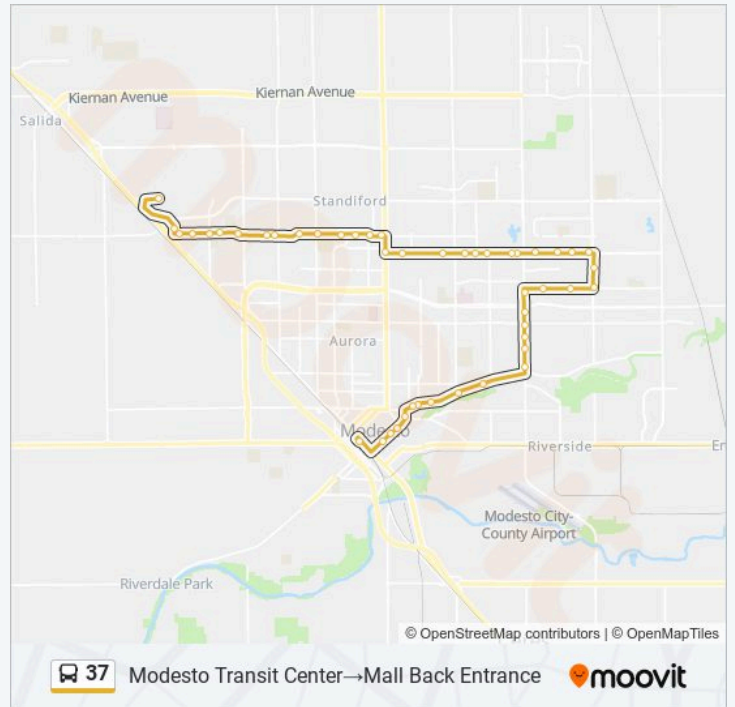

Direction: Modesto Transit Center→Mall Back Entrance

47 stops

[VIEW LINE SCHEDULE](#)

Modesto Transit Center

G St & 12th St

G St & 14th St

G St & 16th St

Burney St & Laloma Ave

Scenic Dr & Melrose Ave

Scenic Dr & Bodem St

Scenic Dr & County Hsa

Scenic Dr & Coffee Rd

37 bus Time Schedule

Modesto Transit Center→Mall Back Entrance Route
Timetable:

Sunday	8:15 AM - 4:15 PM
Monday	6:45 AM - 8:45 PM
Tuesday	6:45 AM - 8:45 PM
Wednesday	6:45 AM - 8:45 PM
Thursday	6:45 AM - 8:45 PM
Friday	6:45 AM - 8:45 PM
Saturday	8:15 AM - 6:15 PM

37 bus Info

Direction: Modesto Transit Center→Mall Back Entrance

Stops: 47

Trip Duration: 55 min
Line Summary:

- Scenic Dr & Rose Ave
- Oakdale Rd & Scenic Dr
- Oakdale Rd & Wylie Dr
- Oakdale Rd & Morningside Dr
- Oakdale Rd & Orangeburg Ave
- Oakdale Rd & St Pauls Way
- Oakdale Rd & Merle Ave
- Merle Ave & Walnut Tree Dr
- Merle Ave & Pantaleo Dr
- Roselle Ave & Merle Ave
- Roselle Ave & Belharbour Dr
- Floyd Ave & Roselle Dr
- Floyd Ave & Temescal Dr
- Floyd Ave & Lincoln Oak Dr
- Floyd Ave & Orchard Park Way
- Floyd Ave & Oakdale Rd
- Floyd Ave & Marina Dr
- Floyd Ave & Rose Ave
- Floyd Ave & Keller St
- Floyd Ave & Vera Cruz Dr
- Floyd Ave & Warwick Ln
- Floyd Ave & Macgregor Ct
- Mchenry Ave & Floyd Ave
- Rumble Rd & Mchenry Ave
- Rumble Rd & Sherwood Ave
- Rumble Rd & Stafford Way
- Rumble Rd & Napier Dr
- Rumble Rd & Tully Rd
- Rumble Rd & Secrest Way
- Rumble Rd & Radner Way
- Rumble Rd & Pembroke Dr
- Rumble Rd & Prescott Rd

Rumble Rd & Ashland Way

Rumble Rd & Conant Ave

Rumble Rd & Hahn Dr

Rumble Rd & Sisk Rd

Sisk Rd & Rumble Rd

Mall Back Entrance

37 bus time schedules and route maps are available in an offline PDF at moovitapp.com. Use the Moovit App to see live bus times, train schedule or subway schedule, and step-by-step directions for all public transit in Modesto.