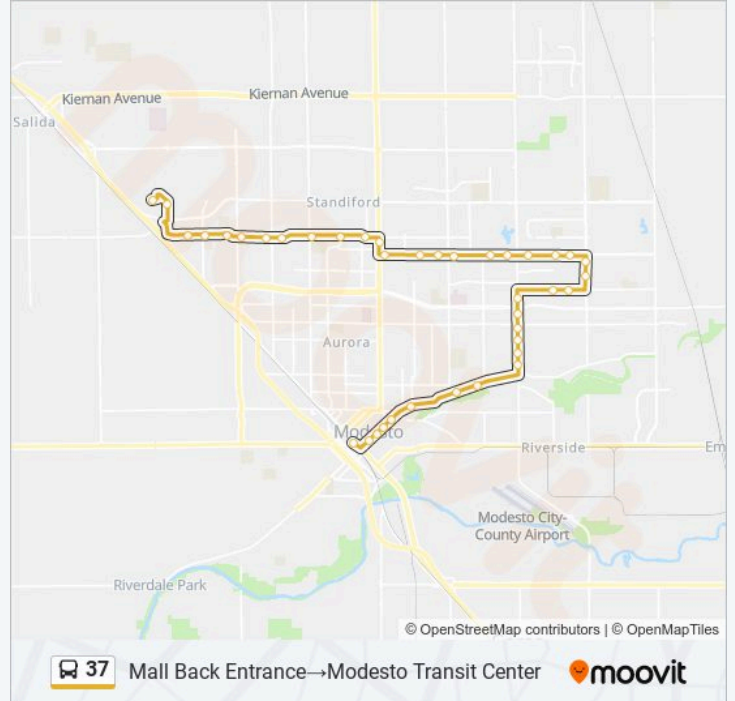

37 bus Info

Direction: Mall Back Entrance→Modesto Transit Center

Stops: 39

Trip Duration: 55 min

Line Summary:

Floyd Ave & Temescal Dr

Roselle Ave & Floyd Ave

Roselle Ave & Belharbour Dr

Merle Ave & Temescal Dr

Merle Ave & Lincoln Oak Dr

Oakdale Rd & Lancey Dr

Oakdale Rd & Briggsmore Ave

Oakdale Rd & Orangeburg Ave

Va Clinic - Oakdale Rd & Morningside Dr

Oakdale Rd & Wylie Dr

Oakdale Rd & Scenic Dr

Scenic Dr & Rose Ave

Scenic Dr & Sunnyside Ave

Scenic Dr & Bodem St

H St & 17th St

H St & 15th St

H St & 13th St

H St & 11th St

Modesto Transit Center

Direction: Modesto Transit Center→Mall Back Entrance

47 stops

[VIEW LINE SCHEDULE](#)

Modesto Transit Center

G St & 12th St

G St & 14th St

G St & 16th St

Burney St & Laloma Ave