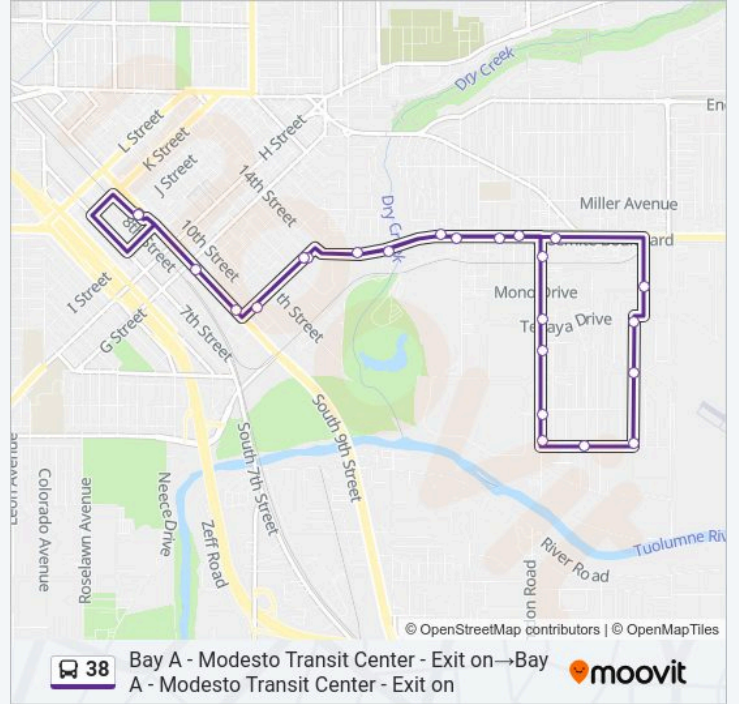

Yosemite Blvd & Morton Blvd

Yosemite Blvd & Santa Rosa Ave

Yosemite Blvd & Santa Rita Ave

Yosemite Blvd & Santa Cruz Ave

Empire Ave & Mono Dr

Empire Ave & Tenaya Dr

Empire Ave & Oregon Dr

Empire Ave & Monterey Ave

38 bus Time Schedule

Bay A - Modesto Transit Center - Exit on→Bay A - Modesto Transit Center - Exit on Route Timetable:

Monday	6:00 AM-10:30 PM
Tuesday	6:00 AM-10:30 PM
Wednesday	6:00 AM-10:30 PM
Thursday	6:00 AM-10:30 PM
Friday	6:00 AM-10:30 PM
Saturday	7:30 AM-8:00 PM
Sunday	8:30 AM-6:30 PM

38 bus Info

Direction: Bay A - Modesto Transit Center - Exit on→Bay A - Modesto Transit Center - Exit on

Stops: 24

Trip Duration: 34 min

Line Summary:

Yosemite Blvd & Groveland St

D St & 13th St

9th St & D St

Bay A - Modesto Transit Center - Exit on

38 bus time schedules and route maps are available in an offline PDF at moovitapp.com. Use the Moovit App to see live bus times, train schedule or subway schedule, and step-by-step directions for all public transit in Modesto.