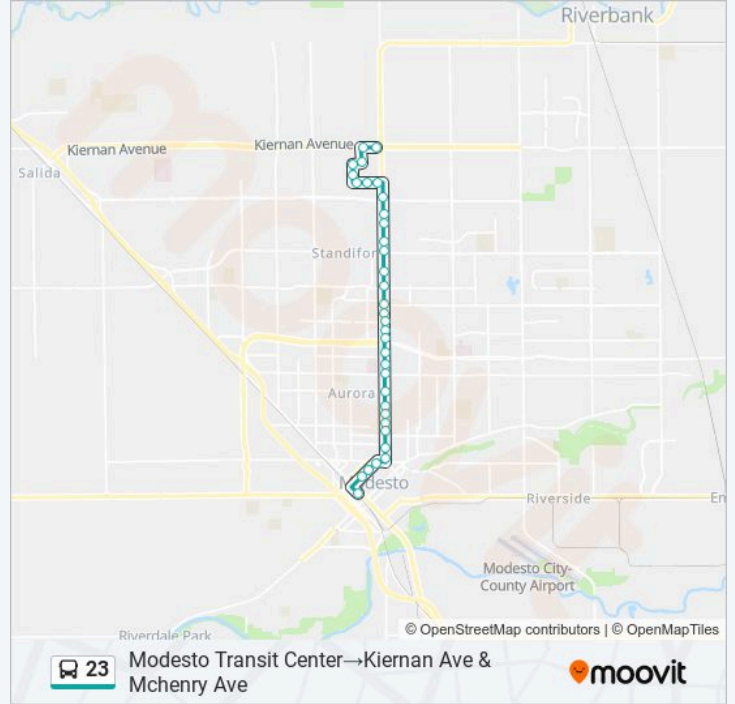

Use the Moovit App to find the closest 23 bus station near you and find out when is the next 23 bus arriving.

**Direction: Kiernan Ave & Mchenry Ave→Modesto Transit Center**

25 stops

[VIEW LINE SCHEDULE](#)

**23 bus Info**

**Direction:** Kiernan Ave & Mchenry Ave→Modesto Transit Center

**Stops:** 25

**Trip Duration:** 31 min

**Line Summary:**

17th St & Mchenry Ave

I St & 16th St

I St & 14th St

Modesto Transit Center → Kiernan Ave & Mchenry Ave Route Timetable:

Sunday	8:30 AM - 5:30 PM
Monday	6:15 AM - 8:45 PM
Tuesday	6:15 AM - 8:45 PM
Wednesday	6:15 AM - 8:45 PM
Thursday	6:15 AM - 8:45 PM
Friday	6:15 AM - 8:45 PM
Saturday	7:45 AM - 5:15 PM

**23 bus Info**

**Direction:** Modesto Transit Center → Kiernan Ave & Mchenry Ave

**Stops:** 34

**Trip Duration:** 45 min

**Line Summary:**

- Mchenry Ave & Floyd Ave
- Mchenry Ave & Rumble Rd
- Mchenry Ave & Robinhood Dr
- Mchenry Ave & Sylvan Ave
- Mchenry Ave & Warren Way
- Mchenry Ave & Coralwood Rd
- Mchenry Ave & Grecian Ave
- Auto Center
- Bangs Ave & Mchenry Ave
- Bangs Ave & Spyres Way
- Bangs Ave & Northstar Way
- Northstar Way & Glass Ln
- Galaxy Way & Northstar Way
- Stratos Way & Galaxy Way
- Kiernan Ave & Stratos Way
- Kiernan Ave & Mchenry Ave