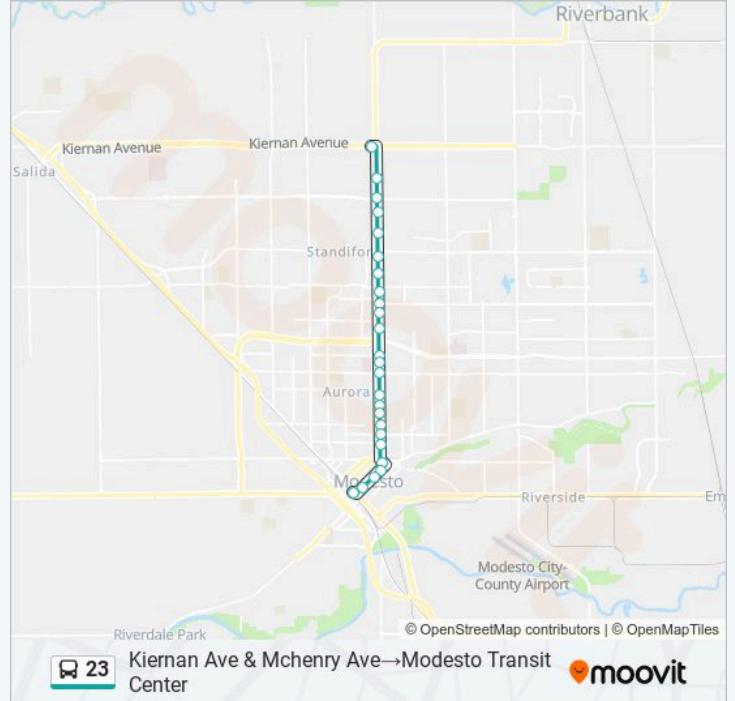

Kiernan Ave & Mchenry Ave→Modesto Transit Center

Get The App

The 23 bus line (Kiernan Ave & Mchenry Ave→Modesto Transit Center) has 2 routes. For regular weekdays, their operation hours are:

(1) Kiernan Ave & Mchenry Ave→Modesto Transit Center: 7:05 AM - 9:31 PM(2) Modesto Transit Center→Kiernan Ave & Mchenry Ave: 6:15 AM - 8:45 PM

Use the Moovit App to find the closest 23 bus station near you and find out when is the next 23 bus arriving.

**Direction: Kiernan Ave & Mchenry Ave→Modesto Transit Center**

25 stops

[VIEW LINE SCHEDULE](#)

**23 bus Info**

**Direction:** Kiernan Ave & Mchenry Ave→Modesto Transit Center

**Stops:** 25

**Trip Duration:** 31 min

**Line Summary:**

17th St & Mchenry Ave

I St & 16th St

I St & 14th St

I St & 11th St

Modesto Transit Center

**Direction: Modesto Transit Center → Kiernan Ave & Mchenry Ave**

34 stops

[VIEW LINE SCHEDULE](#)

Modesto Transit Center

K St & 11th St

K St & 13th St