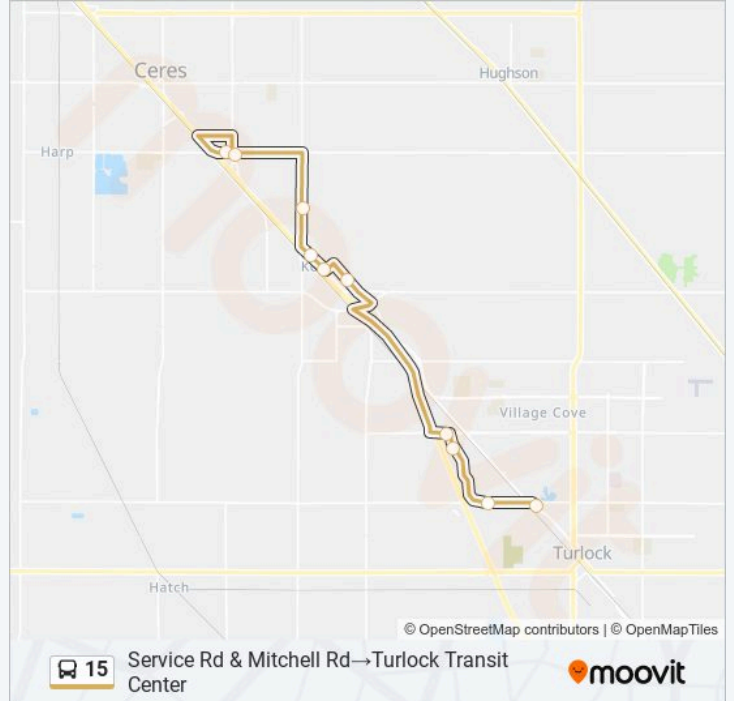

Service Rd & Mitchell Rd→Turlock Transit Center

Get The App

The 15 bus line (Service Rd & Mitchell Rd→Turlock Transit Center) has 2 routes. For regular weekdays, their operation hours are:

(1) Service Rd & Mitchell Rd→Turlock Transit Center: 6:13 AM - 8:13 PM(2) Turlock Transit Center→Service Rd & Mitchell Rd: 5:45 AM - 7:45 PM

Use the Moovit App to find the closest 15 bus station near you and find out when is the next 15 bus arriving.

Direction: Service Rd & Mitchell Rd→Turlock Transit Center

10 stops

[VIEW LINE SCHEDULE](#)

- Service Rd & Mitchell Rd
- Mitchell Rd & Don Pedro
- Faith Home Rd & Club Dr
- Rohde Rd & Warda Ave
- 7th St & Lizzie Ave
- 9th St & Maud Ave
- Monte Vista Eb Countryside Ns
- Countyside And Monte Vista
- Fulkerth Rd & Tully Rd
- Turlock Transit Center

15 bus Time Schedule

Service Rd & Mitchell Rd→Turlock Transit Center

Route Timetable:

Sunday	8:43 AM - 5:43 PM
Monday	6:13 AM - 8:13 PM
Tuesday	6:13 AM - 8:13 PM
Wednesday	6:13 AM - 8:13 PM
Thursday	6:13 AM - 8:13 PM
Friday	6:13 AM - 8:13 PM
Saturday	8:13 AM - 7:13 PM

15 bus Info

Direction: Service Rd & Mitchell Rd→Turlock Transit Center

Stops: 10

Trip Duration: 27 min

Line Summary:

Direction: Turlock Transit Center → Service Rd & Mitchell Rd

8 stops

[VIEW LINE SCHEDULE](#)