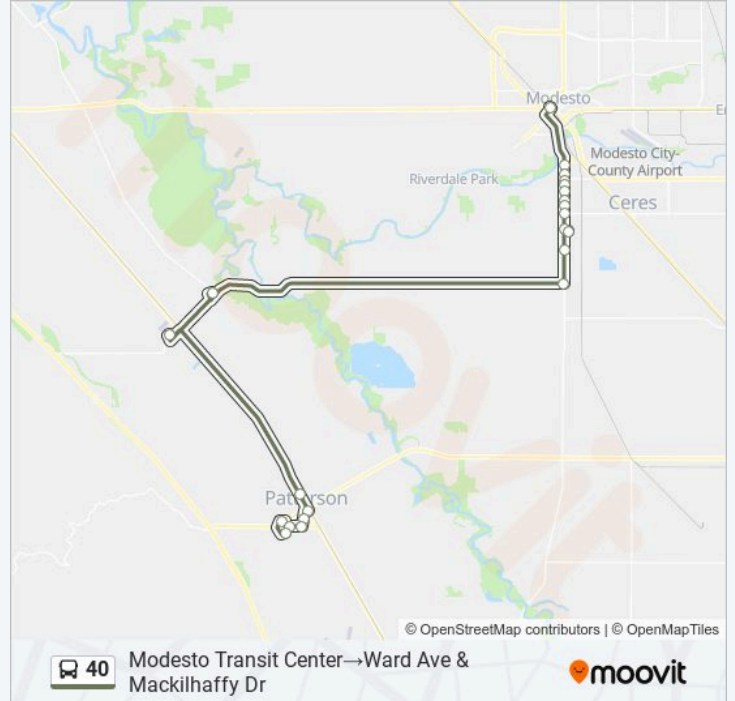

Use the Moovit App to find the closest 40 bus station near you and find out when is the next 40 bus arriving.

Direction: Modesto Transit Center → Ward Ave & Mackilhaffy Dr

22 stops

[VIEW LINE SCHEDULE](#)

40 bus Info

Direction: Modesto Transit Center → Ward Ave & Mackilhaffy Dr

Stops: 22

Trip Duration: 56 min

Line Summary:

Las Palmas Ave & Kestrel Dr

Ward Ave & Mackilhaffy Dr

Direction: Ward Ave & Mackilhaffy Dr→Modesto Transit Center

19 stops

[VIEW LINE SCHEDULE](#)

Ward Ave & Mackilhaffy Dr

Sperry Rd & Tuscany Ct

Sperry Rd & S 9th St

Del Puerto Ave & S 5th St

S Salada Ave & S 2nd St

N 2nd St at K St

Griscott Way & Walt Ave

Mary St & Laird St

Crows Landing Rd & Grayson Rd

Crows Landing Rd & Service Rd

Community Services Agency

Crows Landing Rd & Whitmore Ave

Crows Landing Rd & Flamingo Dr

Crows Landing Rd & Glenn Ave