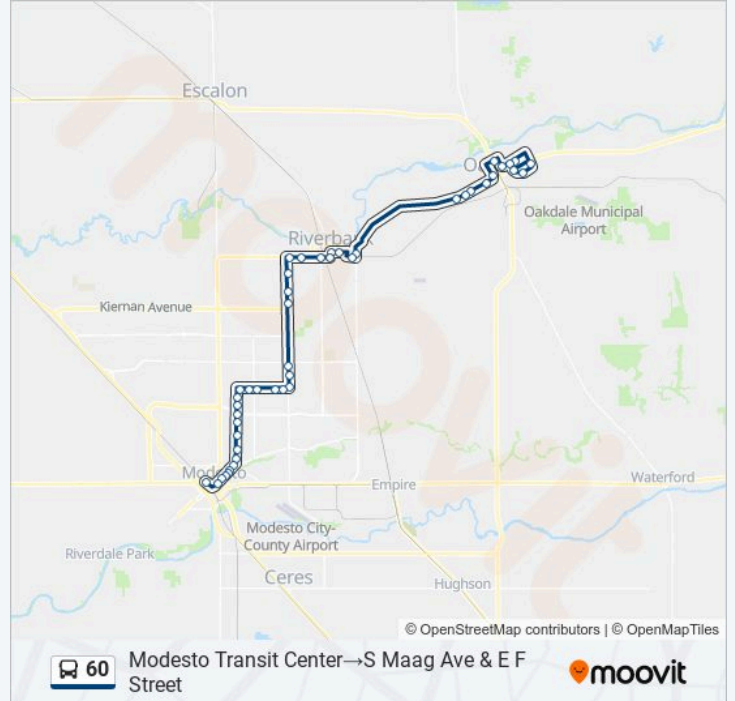

Patterson Rd & Tina Ln

Claus Rd & Sierra St

F & Willowood

F & Lee

W F St & S Oak Ave

W F St & Gilbert Ave

1st St & E St

A St & Sierra Ave

6th St & D St

D St & 9th St

D St & Johnson Ave

Hallman Ln & G St

E G Street & S Sierra Ave

S Maag Ave & E F Street

**Direction: S Maag Ave & E F Street→Modesto Transit Center**

46 stops

[VIEW LINE SCHEDULE](#)

S Maag Ave & E F Street

Maag Rd & D St

D St & Johnson Ave

**60 bus Time Schedule**

S Maag Ave & E F Street→Modesto Transit Center  
Route Timetable:

Sunday	9:05 AM - 6:05 PM
Monday	6:05 AM - 9:05 PM
Tuesday	6:05 AM - 9:05 PM
Wednesday	6:05 AM - 9:05 PM
Thursday	6:05 AM - 9:05 PM

D St & 8th St

6th St & C St

A St & Old Stockton Rd

A St & 3rd St

1st St & Poplar St

W F St & Laurel Ave

W F St & N Oak Ave

F & Lee