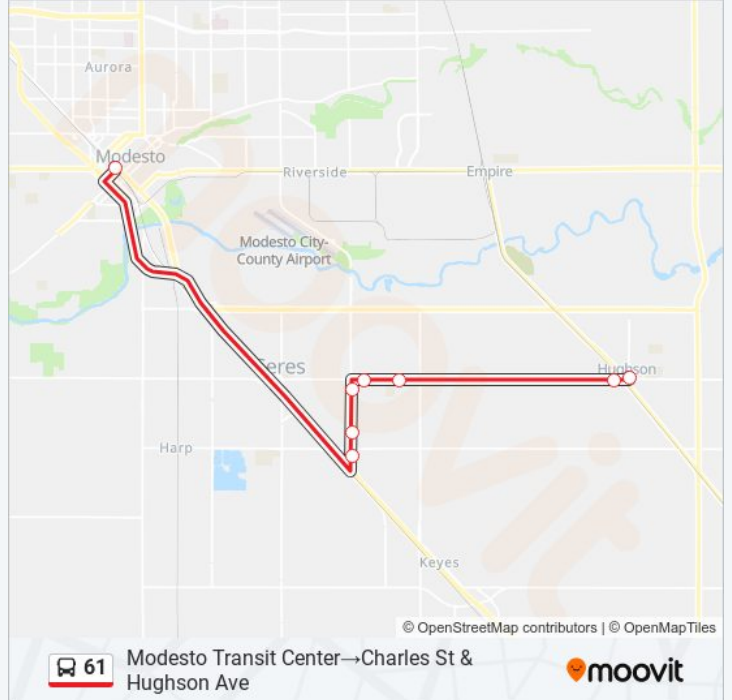

61 bus time schedules and route maps are available in an offline PDF at moovitapp.com. Use the Moovit App to see live bus times, train schedule or subway schedule, and step-by-step directions for all public transit in Modesto.

© 2024 Moovit - All Rights Reserved