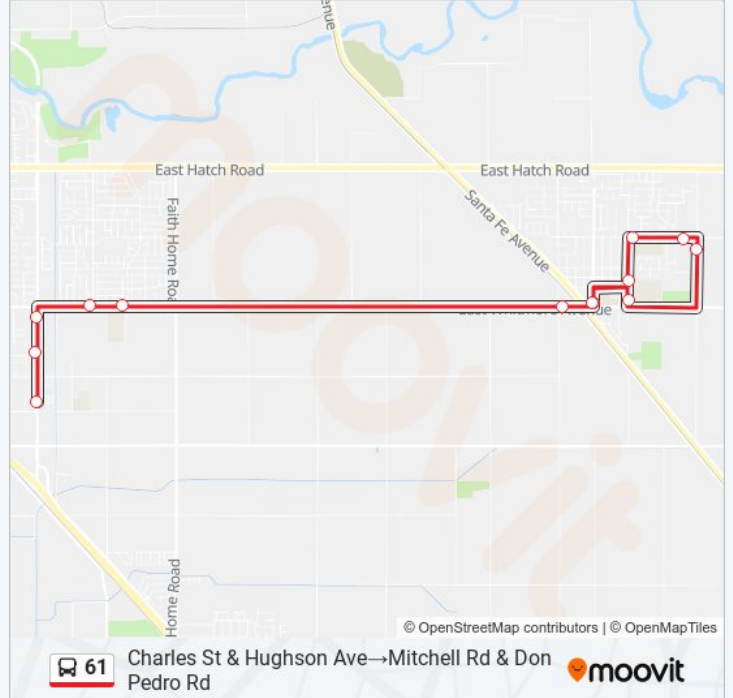

Use the Moovit App to find the closest 61 bus station near you and find out when is the next 61 bus arriving.

Direction: Charles St & Hughson Ave→Mitchell Rd & Don Pedro Rd

13 stops

[VIEW LINE SCHEDULE](#)

- Charles St & Hughson Ave
- 7th St & Hughson Ave
- Fox Rd & 7th St
- Fox Rd & Thomas Taylor Dr
- Euclid Ave & Fox Rd
- 7th St & Hughson Ave
- Charles St & Hughson Ave
- E Whitmore Ave & Tully Rd
- Whitmore Ave & Eastgate Blvd
- Whitmore Ave & Boothe Rd
- Mitchell Rd & Whitmore Ave
- Mitchell Rd at John B Allard Acad
- Mitchell Rd & Don Pedro Rd

61 bus Info

Direction: Charles St & Hughson Ave→Mitchell Rd & Don Pedro Rd

Stops: 13

Trip Duration: 18 min

Line Summary:

Direction: Charles St & Hughson Ave → Modesto Transit Center

15 stops

[VIEW LINE SCHEDULE](#)

Charles St & Hughson Ave

7th St & Hughson Ave

Fox Rd & 7th St

Fox Rd & Thomas Taylor Dr

Euclid Ave & Fox Rd

7th St & Hughson Ave

Charles St & Hughson Ave

E Whitmore Ave & Tully Rd