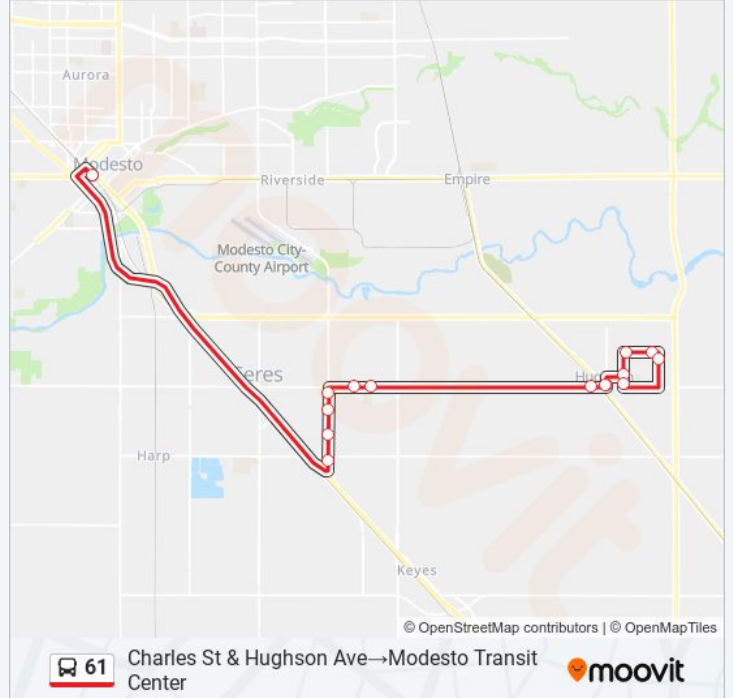

Charles St & Hughson Ave → Modesto Transit Center
Route Timetable:

Sunday	Not Operational
Monday	7:22 AM - 7:22 PM
Tuesday	7:22 AM - 7:22 PM
Wednesday	7:22 AM - 7:22 PM
Thursday	7:22 AM - 7:22 PM
Friday	7:22 AM - 7:22 PM
Saturday	Not Operational

61 bus Info

Direction: Charles St & Hughson Ave → Modesto Transit Center

Stops: 15

Trip Duration: 33 min

Line Summary:

Direction: Mitchell Rd & Don Pedro → Charles St & Hughson Ave

6 stops

[VIEW LINE SCHEDULE](#)

- Mitchell Rd & Don Pedro
- Mitchell Rd & Colleen Way
- Whitmore Ave & Moore Rd
- Whitmore Ave & Eastgate Blvd
- Whitmore Ave & Tully Rd
- Charles St & Hughson Ave

61 bus Time Schedule

Mitchell Rd & Don Pedro → Charles St & Hughson Ave
Route Timetable:

Stops: 6

Trip Duration: 15 min

Line Summary:

Direction: Modesto Transit Center→Charles St & Hughson Ave

8 stops

[VIEW LINE SCHEDULE](#)

Modesto Transit Center

Mitchell Rd & Rhode Rd