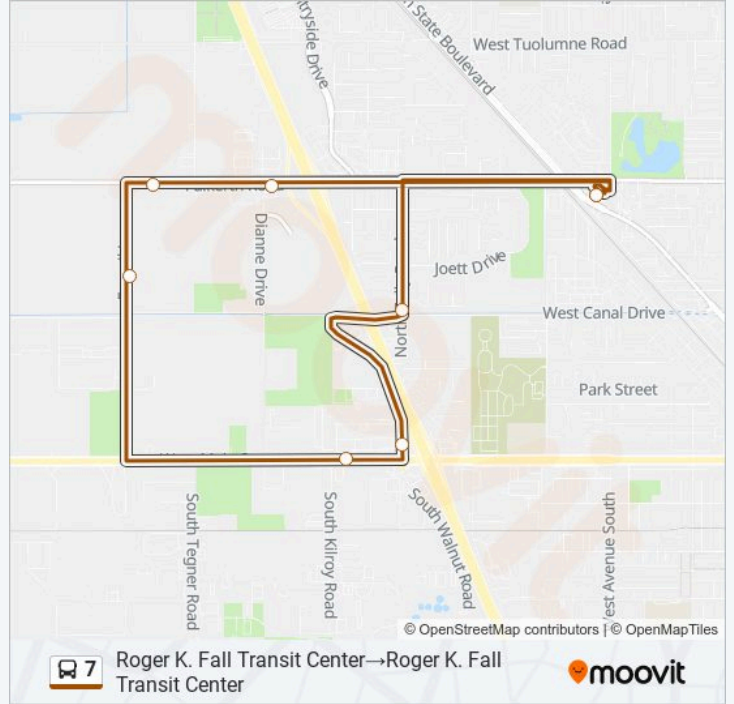

(1) Roger K. Fall Transit Center→Roger K. Fall Transit Center: 6:00 AM - 8:30 PM

Use the Moovit App to find the closest 7 bus station near you and find out when is the next 7 bus arriving.

Direction: Roger K. Fall Transit Center→Roger K. Fall Transit Center
8 stops
[VIEW LINE SCHEDULE](#)

Roger K. Fall Transit Center

Tully & Canal

Walnut & Main

Main & Kilroy

Fransil & Canal

Fulkerth & Fransil

Fulkerth & Dianne

Roger K. Fall Transit Center

7 bus Time Schedule

Roger K. Fall Transit Center→Roger K. Fall Transit Center Route Timetable:

Sunday	Not Operational
Monday	6:00 AM - 8:30 PM
Tuesday	6:00 AM - 8:30 PM
Wednesday	6:00 AM - 8:30 PM
Thursday	6:00 AM - 8:30 PM
Friday	6:00 AM - 8:30 PM
Saturday	9:10 AM - 6:25 PM

7 bus Info

Direction: Roger K. Fall Transit Center→Roger K. Fall Transit Center

Stops: 8

Trip Duration: 19 min

Line Summary:

7 bus time schedules and route maps are available in an offline PDF at moovitapp.com. Use the Moovit App to see live bus times, train schedule or subway schedule, and step-by-step directions for all public transit in Modesto.