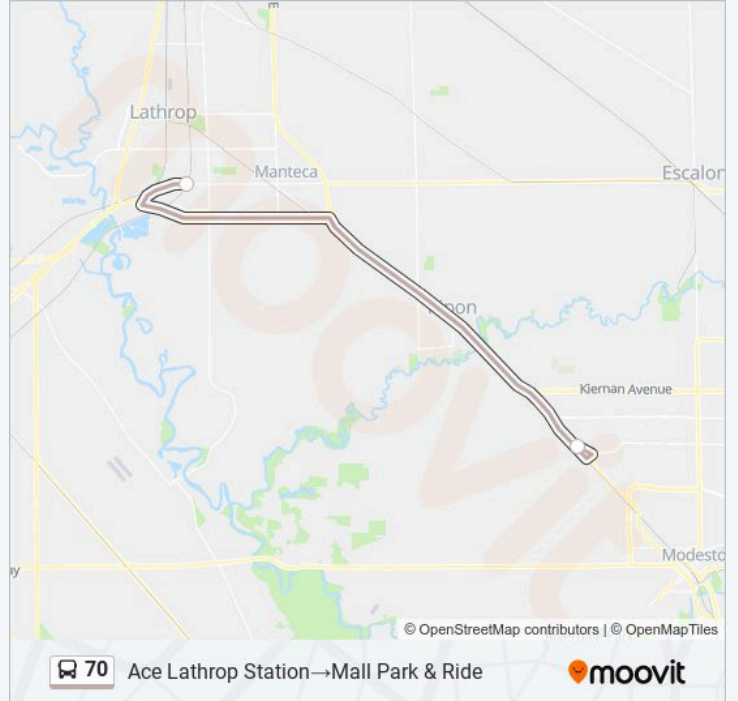

Use the Moovit App to find the closest 70 bus station near you and find out when is the next 70 bus arriving.

Direction: Ace Lathrop Station → Mall Park & Ride

2 stops

[VIEW LINE SCHEDULE](#)

Ace Lathrop Station

Mall Park & Ride

70 bus Time Schedule

Ace Lathrop Station → Mall Park & Ride Route
Timetable:

Sunday	Not Operational
Monday	4:39 AM - 8:27 PM
Tuesday	4:39 AM - 8:27 PM
Wednesday	4:39 AM - 8:27 PM
Thursday	4:39 AM - 8:27 PM
Friday	4:39 AM - 8:27 PM
Saturday	Not Operational

70 bus Info

Direction: Ace Lathrop Station → Mall Park & Ride

Stops: 2

Trip Duration: 29 min

Line Summary:

Direction: Mall Park & Ride→Ace Lathrop Station

2 stops

[VIEW LINE SCHEDULE](#)

70 bus Info

Direction: Mall Park & Ride→Ace Lathrop Station

Stops: 2

Trip Duration: 29 min

Line Summary:

Direction: Modesto Transit Center→Ace Lathrop Station

3 stops

[VIEW LINE SCHEDULE](#)