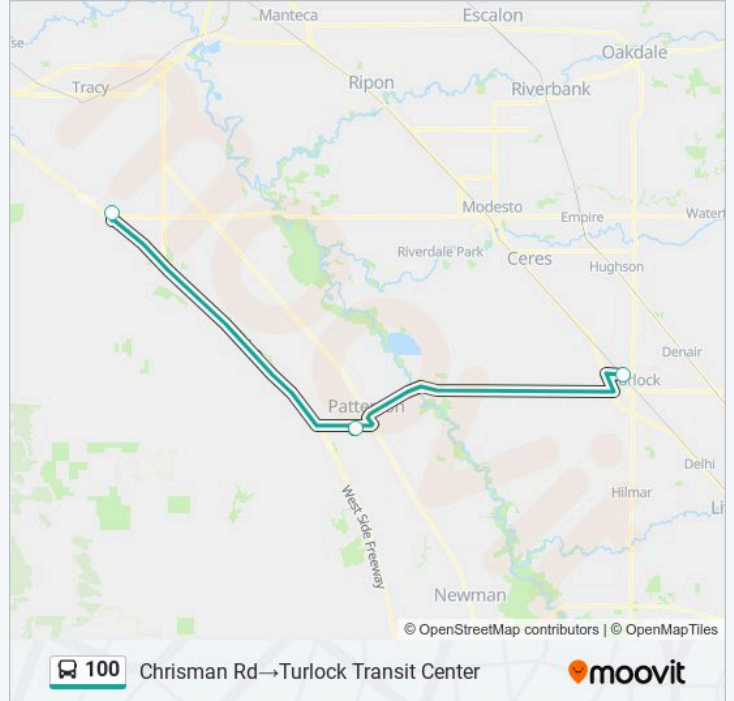

 100

Chrisman Rd→Turlock Transit Center

Get The App

The 100 bus line (Chrisman Rd→Turlock Transit Center) has 2 routes. For regular weekdays, their operation hours are:
(1) Chrisman Rd→Turlock Transit Center: 6:30 PM(2) Turlock Transit Center→Chrisman Rd: 4:00 AM
Use the Moovit App to find the closest 100 bus station near you and find out when is the next 100 bus arriving.

Direction: Chrisman Rd→Turlock Transit Center

3 stops

[VIEW LINE SCHEDULE](#)

Chrisman Rd

Ward Ave & Mackilhaffy Dr

Turlock Transit Center

100 bus Time Schedule

Chrisman Rd→Turlock Transit Center Route

Timetable:

Sunday	Not Operational
Monday	6:30 PM
Tuesday	6:30 PM
Wednesday	6:30 PM
Thursday	6:30 PM
Friday	6:30 PM
Saturday	Not Operational

100 bus Info

Direction: Chrisman Rd→Turlock Transit Center

Stops: 3

Trip Duration: 60 min

Line Summary:

Direction: Turlock Transit Center→Chrisman Rd

3 stops

[VIEW LINE SCHEDULE](#)

Turlock Transit Center

Ward Ave & E Las Palmas Ave

Chrisman Rd