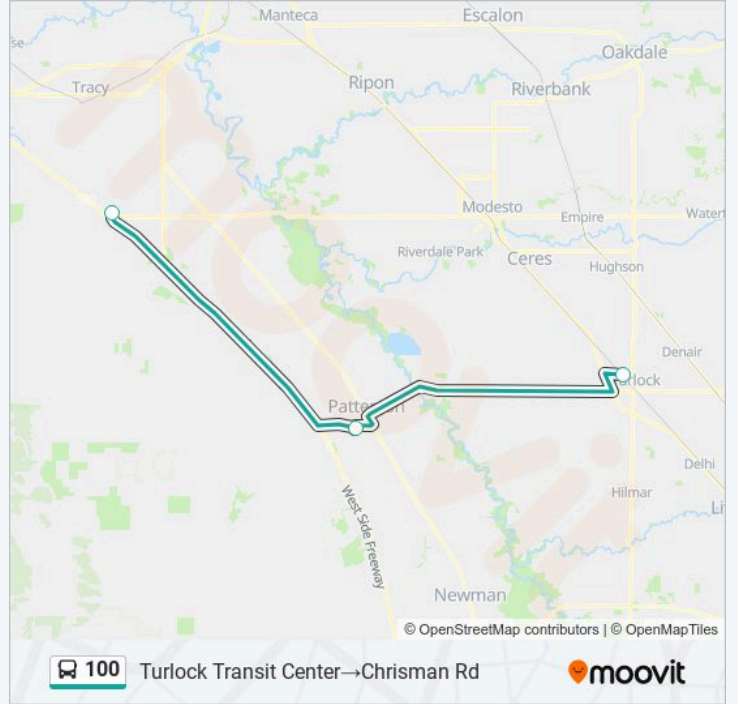

 100

Chrisman Rd→Turlock Transit Center

Get The App

The 100 bus line (Chrisman Rd→Turlock Transit Center) has 2 routes. For regular weekdays, their operation hours are:
(1) Chrisman Rd→Turlock Transit Center: 6:30 PM(2) Turlock Transit Center→Chrisman Rd: 4:00 AM
Use the Moovit App to find the closest 100 bus station near you and find out when is the next 100 bus arriving.

Direction: Chrisman Rd→Turlock Transit Center

3 stops

[VIEW LINE SCHEDULE](#)

Chrisman Rd

Ward Ave & Mackilhaffy Dr

Turlock Transit Center

100 bus Time Schedule

Chrisman Rd→Turlock Transit Center Route

Trip Duration: 60 min

Line Summary:

Direction: Turlock Transit Center→Chrisman Rd

3 stops

[VIEW LINE SCHEDULE](#)

Turlock Transit Center

Ward Ave & E Las Palmas Ave

Chrisman Rd

Direction: Turlock Transit Center→Chrisman Rd

Stops: 3

Trip Duration: 60 min

Line Summary:

100 bus time schedules and route maps are available in an offline PDF at moovitapp.com. Use the Moovit App to see live bus times, train schedule or subway schedule, and step-by-step directions for all public transit in Modesto.