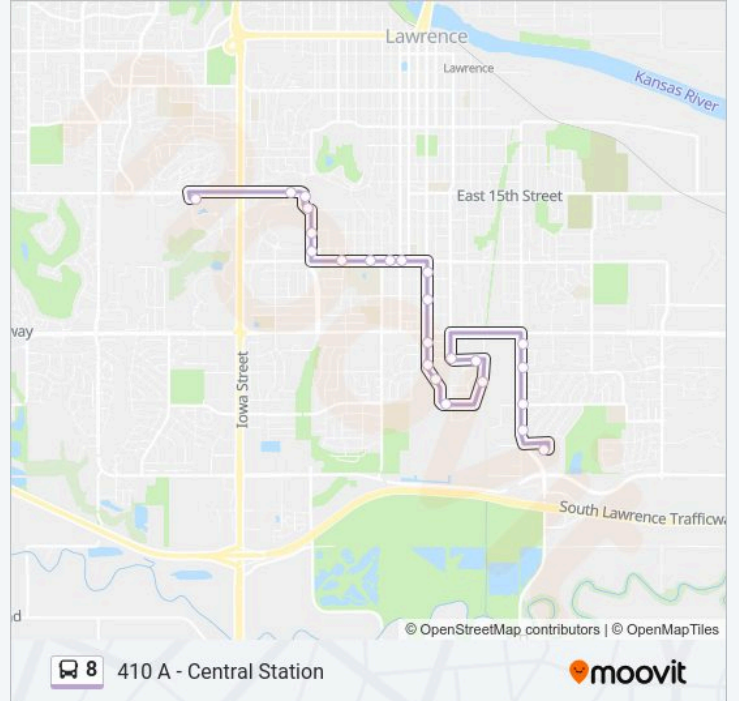

372 - Naismith Hall

257 - Cap Fed Hall - Nb

233 - Murphy Hall

238 - Naismith @ 15th (Crafton Preyer)

369 - Learned Hall (Engineering)

410 A - Central Station

8 bus time schedules and route maps are available in an offline PDF at moovitapp.com. Use the Moovit App to see live bus times, train schedule or subway schedule, and step-by-step directions for all public transit in Lawrence.

© 2025 Moovit - All Rights Reserved