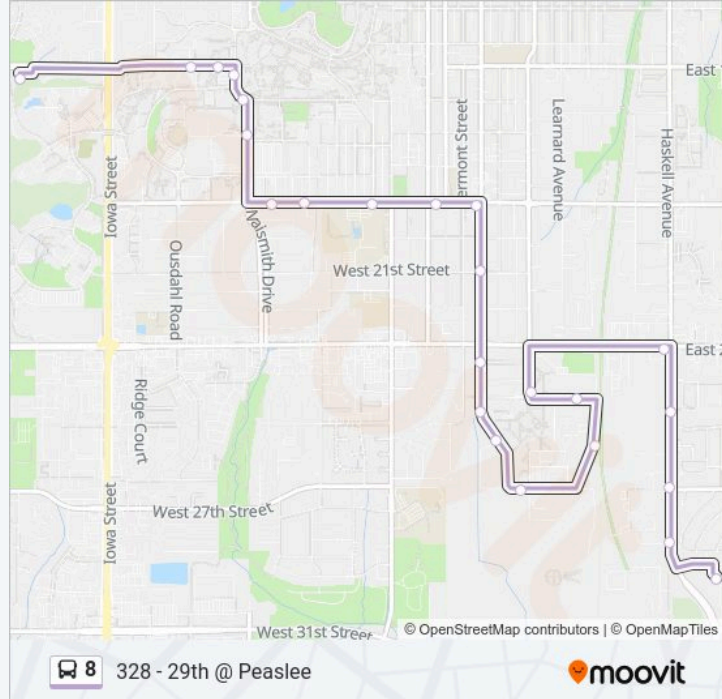

**8 Line**

**328 - 29th @ Peaslee**

Get The App

The 8 bus line (328 - 29th @ Peaslee) has 2 routes. For regular weekdays, their operation hours are:

(1) 328 - 29th @ Peaslee: 6:30 AM-7:30 PM (2) 410 A - Central Station: 6:00 AM-7:00 PM

Use the Moovit App to find the closest 8 bus station near you and find out when is the next 8 bus arriving.

**Direction: 328 - 29th @ Peaslee**

24 stops

[VIEW LINE SCHEDULE](#)

- 410 A - Central Station
- 370 - Jayhawker Towers
- 371 - Green Hall
- 457 - Naismith @ 15th
- 219 - DeBruce Center
- 258 - Allen Fieldhouse
- 143 - 19th @ Arkansas
- 440 - 19th @ Alabama Eb
- 123 - 19th @ Indiana
- 115 - 19th @ Tennessee
- 438 - 19th @ Massachusetts
- 272 - Massachusetts @ 21st
- 65 - Mass @ Winona
- 428 - Perimeter @ Haskell Health Center
- 430 - Perimeter @ Zuni
- 432 - Kiowa @ Perimeter
- 433 - Perimeter @ Shawnee
- 436 - Indian @ Perimeter
- 63 - Hinu
- 70 - 23rd @ Haskell
- 426 - Haskell @ 25th Terrace Sb

**8 bus Info**

**Direction:** 328 - 29th @ Peaslee

**Stops:** 24

**Trip Duration:** 24 min

**Line Summary:**

423 - Haskell @ 27th

422 - Haskell @ 28th Terrace

328 - 29th @ Peaslee

### Direction: 410 A - Central Station

24 stops

[VIEW LINE SCHEDULE](#)

328 - 29th @ Peaslee

338 - Haskell @ 28th

424 - Haskell @ 27th

425 - Haskell @ 25th Terrace Nb

325 - Haskell @ 23rd