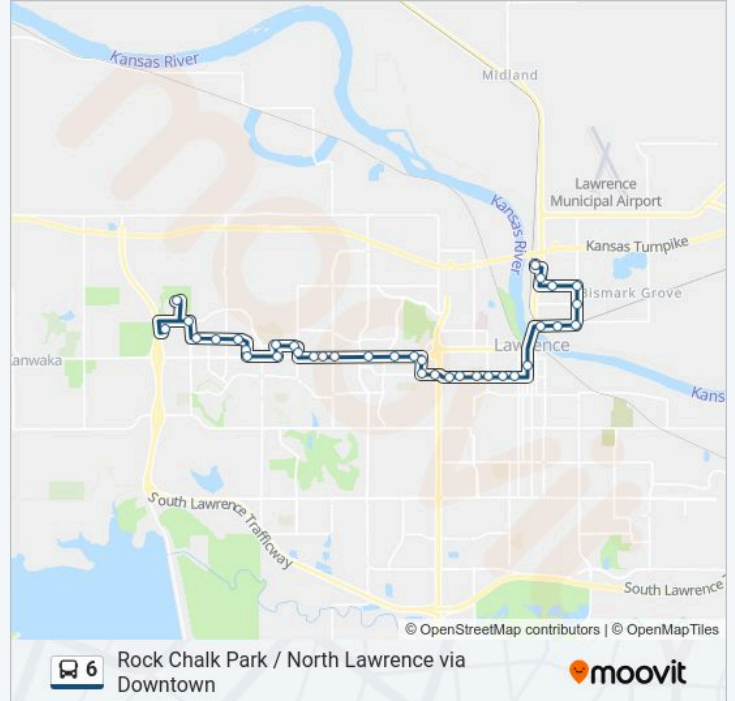

Use the Moovit App to find the closest 6 bus station near you and find out when is the next 6 bus arriving.

Direction: 95 - Lmh Health West

36 stops

[VIEW LINE SCHEDULE](#)

- 207 - I-70 Business Center
- 206 - 2nd @ North
- 464 - North @ 4th
- 461 - North @ 7th
- 280 - Lyon @ 7th
- 200 - 7th @ Locust
- 198 - Locust @ 5th
- 196 - Visitor's Center
- 138 - 8th @ Vermont
- 208 - 9th @ Ohio
- 209 - 9th @ Mississippi
- 210 - 9th @ Maine
- 211 - 9th @ Michigan
- 364 - 9th @ Avalon
- 415 - 9th @ Sunset
- 312 - 9th @ Iowa
- 354 - Rockledge @ 9th
- 350 - Rockledge @ 6th
- 186 - 6th @ Crestline
- 183 - 6th @ Lawrence

6 bus Info

Direction: 95 - Lmh Health West

Stops: 36

Trip Duration: 43 min

Line Summary:

188 - 6th @ Frontier

362 - 6th @ Monterey Way

191 - 6th @ Hyvee

240 - Overland @ Stoneridge (Westbound)

413 - Overland @ Three Forks

176 - George Williams @ Rock Chalk

465 - Sports Pavilion

95 - Lmh Health West

Direction: 138 - 8th @ Vermont

9 stops

[VIEW LINE SCHEDULE](#)

6 bus Info

Direction: 138 - 8th @ Vermont

Stops: 9

Trip Duration: 11 min

Line Summary:

Direction: 207 - I-70 Business Center

39 stops

[VIEW LINE SCHEDULE](#)