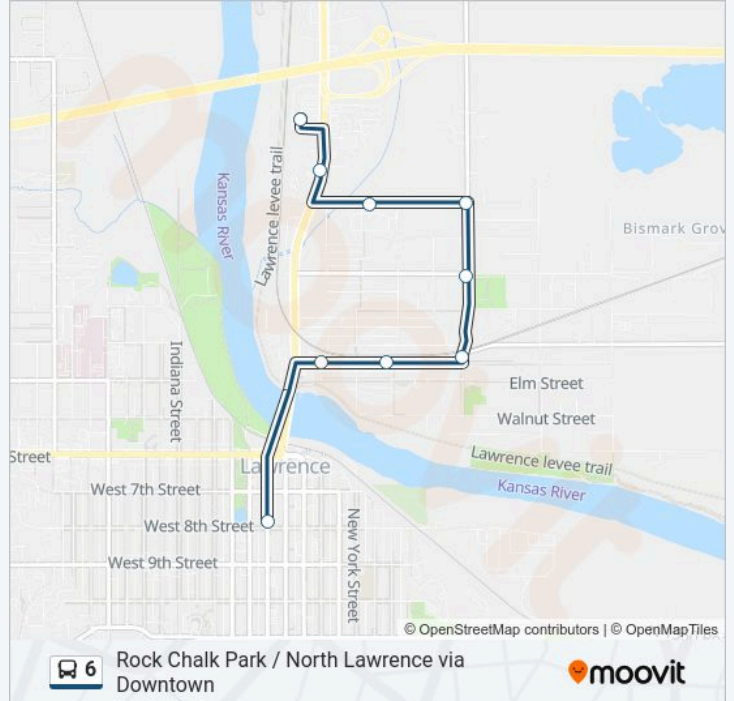

240 - Overland @ Stoneridge (Westbound)

413 - Overland @ Three Forks

176 - George Williams @ Rock Chalk

465 - Sports Pavilion

95 - Lmh Health West

Direction: 138 - 8th @ Vermont

9 stops

[VIEW LINE SCHEDULE](#)

207 - I-70 Business Center

206 - 2nd @ North

464 - North @ 4th

461 - North @ 7th

280 - Lyon @ 7th

200 - 7th @ Locust

198 - Locust @ 5th

196 - Visitor's Center

138 - 8th @ Vermont

6 bus Time Schedule

138 - 8th @ Vermont Route Timetable:

| | |
|-----------|-----------------|
| Monday | 7:43 PM |
| Tuesday | 7:43 PM |
| Wednesday | 7:43 PM |
| Thursday | 7:43 PM |
| Friday | 7:43 PM |
| Saturday | 7:43 PM |
| Sunday | Not Operational |

6 bus Info

Direction: 138 - 8th @ Vermont

Stops: 9

Trip Duration: 11 min

Line Summary:

Direction: 207 - I-70 Business Center

39 stops

[VIEW LINE SCHEDULE](#)