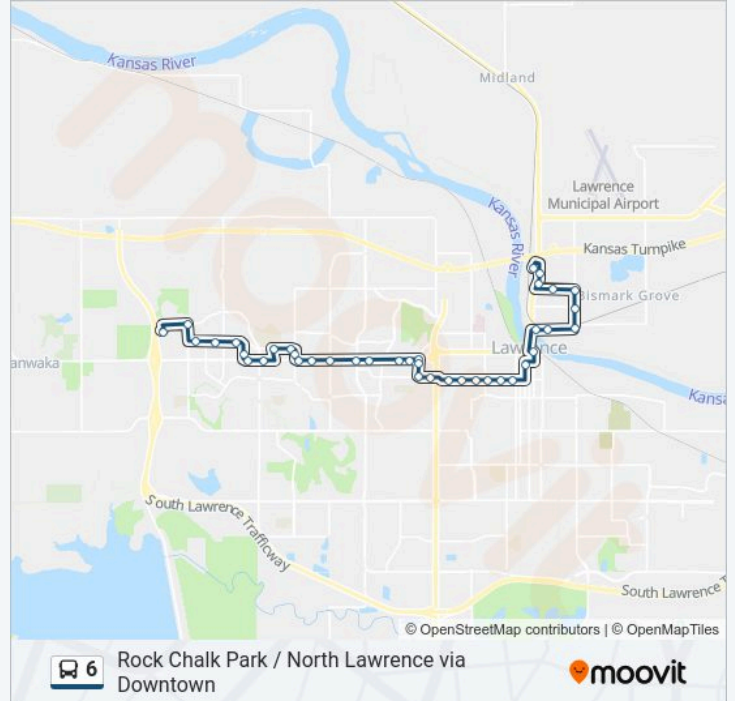

182 - 6th @ Rockledge

181 - Rockledge @ 6th

353 - Rockledge @ 9th

327 - 9th @ Iowa

416 - 9th @ Sunset

214 - 9th @ University Terrace

217 - 9th @ Arkansas Eb

329 - 9th @ Maine

343 - 9th @ Mississippi

331 - 9th @ Ohio

1 - Vermont @ 7th

408 - 6th @ New Hampshire

195 - Locust @ 2nd

197 - Locust @ 4th

199 - 7th @ Locust

201 - 7th @ Lyon

462 - 7th @ North

463 - North @ 4th

205 - 2nd @ North

202 - 2nd @ Industrial

207 - I-70 Business Center

6 bus time schedules and route maps are available in an offline PDF at moovitapp.com. Use the Moovit App to see live bus times, train schedule or subway schedule, and step-by-step directions for all public transit in Lawrence.

© 2025 Moovit - All Rights Reserved