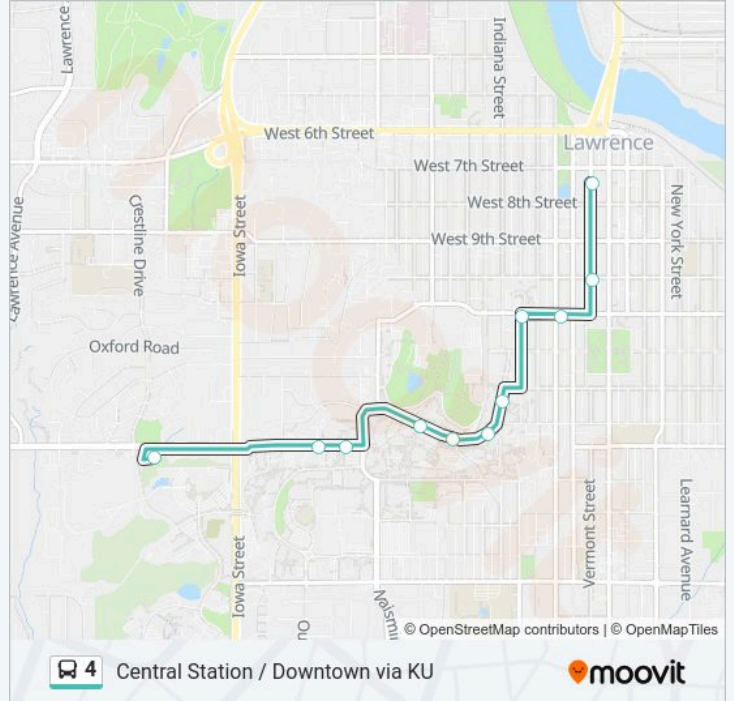

 **4 Line**

Central Station / Downtown via KU

Get The App

The 4 bus line (Central Station / Downtown via KU) has 2 routes. For regular weekdays, their operation hours are:
(1) 1 - Vermont @ 7th: 6:15 AM - 7:45 PM(2) 410 C - Central Station: 6:00 AM - 8:00 PM
Use the Moovit App to find the closest 4 bus station near you and find out when is the next 4 bus arriving.

Direction: 1 - Vermont @ 7th

11 stops

[VIEW LINE SCHEDULE](#)

- 410 C - Central Station
- 370 - Jayhawker Towers
- 371 - Green Hall
- 456 - Wescoe Hall
- 382 - Stauffer-Flint Hall
- 168 - Fraser Hall
- 171 - Kansas Union
- 286 - 11th @ Louisiana
- 406 - 11th @ Tennessee
- 145 - Vermont @ 10th
- 1 - Vermont @ 7th

4 bus Time Schedule

1 - Vermont @ 7th Route Timetable:

Monday	6:15 AM - 7:45 PM
Tuesday	6:15 AM - 7:45 PM
Wednesday	6:15 AM - 7:45 PM
Thursday	6:15 AM - 7:45 PM
Friday	6:15 AM - 7:45 PM
Saturday	6:45 AM - 7:45 PM
Sunday	Not Operational

4 bus Info

Direction: 1 - Vermont @ 7th

Stops: 11

Trip Duration: 15 min

Line Summary:

Direction: 410 C - Central Station

10 stops

[VIEW LINE SCHEDULE](#)