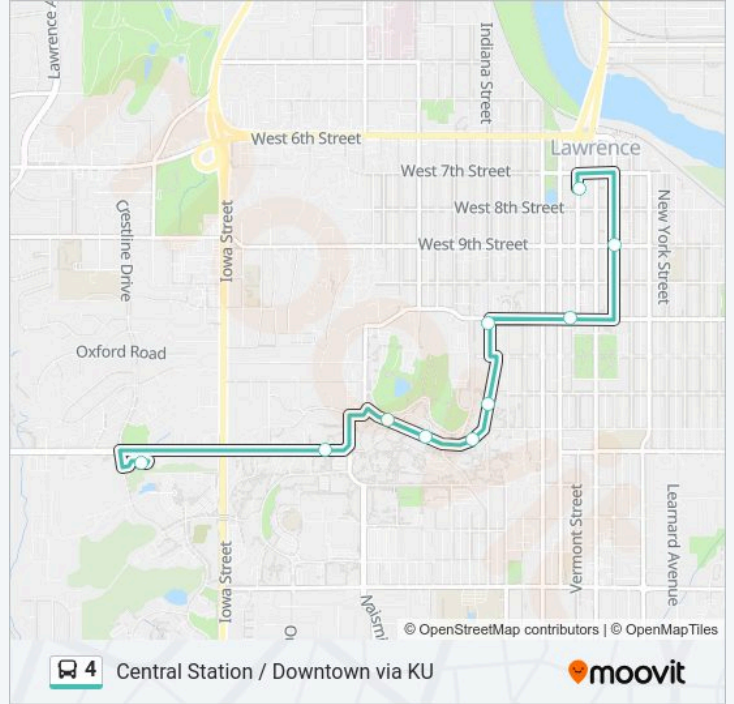

 **4 Line**

Central Station / Downtown via KU

Get The App

The 4 bus line (Central Station / Downtown via KU) has 2 routes. For regular weekdays, their operation hours are:
(1) 1 - Vermont @ 7th: 6:15 AM - 7:45 PM(2) 410 C - Central Station: 6:00 AM - 8:00 PM
Use the Moovit App to find the closest 4 bus station near you and find out when is the next 4 bus arriving.

Direction: 1 - Vermont @ 7th

11 stops

[VIEW LINE SCHEDULE](#)

- 410 C - Central Station
- 370 - Jayhawker Towers
- 371 - Green Hall
- 456 - Wescoe Hall
- 382 - Stauffer-Flint Hall
- 168 - Fraser Hall
- 171 - Kansas Union
- 286 - 11th @ Louisiana
- 406 - 11th @ Tennessee
- 145 - Vermont @ 10th
- 1 - Vermont @ 7th

4 bus Info

Direction: 1 - Vermont @ 7th

Stops: 11

Trip Duration: 15 min

Line Summary:

Direction: 410 C - Central Station

10 stops

[VIEW LINE SCHEDULE](#)

4 bus Info

Direction: 410 C - Central Station

Stops: 10

Trip Duration: 15 min

Line Summary:

4 bus time schedules and route maps are available in an offline PDF at moovitapp.com. Use the Moovit App to see live bus times, train schedule or subway schedule, and step-by-step directions for all public transit in Lawrence.