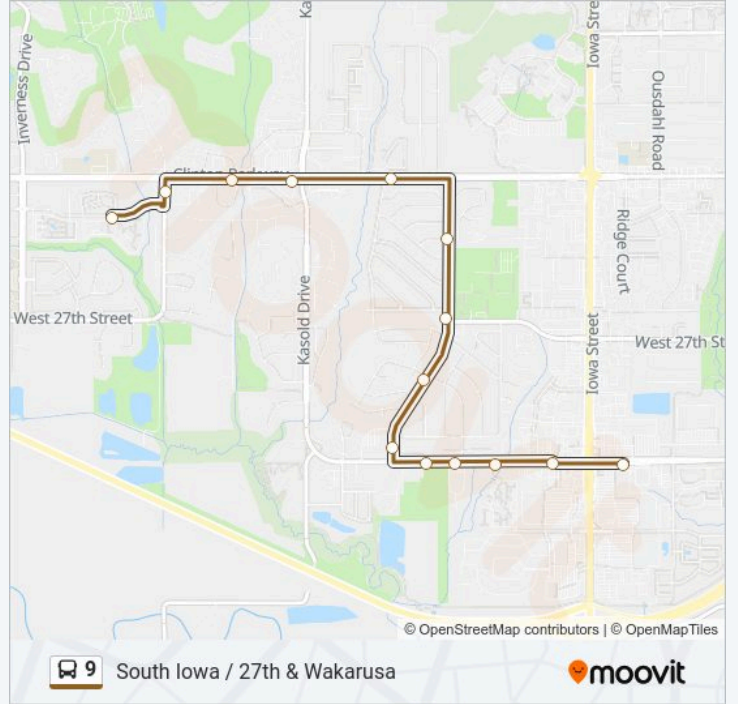

9 bus time schedules and route maps are available in an offline PDF at moovitapp.com. Use the Moovit App to see live bus times, train schedule or subway schedule, and step-by-step directions for all public transit in Lawrence.

© 2025 Moovit - All Rights Reserved