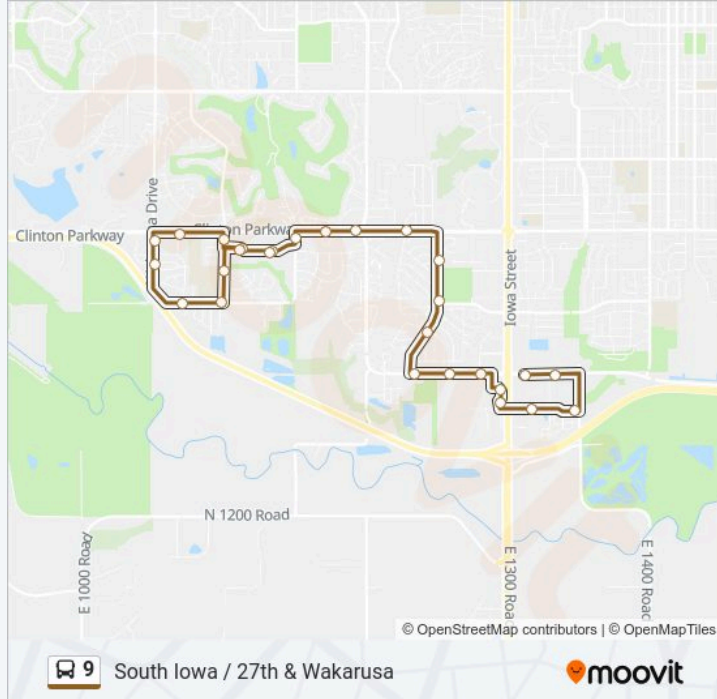

9 Line

South Iowa / 27th & Wakarusa

Get The App

The 9 bus line (South Iowa / 27th & Wakarusa) has 2 routes. For regular weekdays, their operation hours are:
 (1) 322 - 24th @ Crossgate: 6:30 AM-7:30 PM (2) 3 - 31st @ Iowa: 6:00 AM-7:00 PM
 Use the Moovit App to find the closest 9 bus station near you and find out when is the next 9 bus arriving.

Direction: 322 - 24th @ Crossgate

27 stops

[VIEW LINE SCHEDULE](#)

- 3 - 31st @ Iowa
- 129 - 31st @ Ousdahl
- 486 - 33rd @ Michigan
- 7 - 33rd @ Kohl's
- 6 - Nieder @ 33rd
- 5 - Nieder @ 31st (Petco)
- 244 - 31st @ Four Wheel Dr.
- 10 - 31st @ Harrison
- 13 - 31st @ Lawrence
- 14 - Lawrence @ 28th
- 441 - Lawrence @ Holcom Park
- 444 - Lawrence @ Free State
- 417 - Clinton @ Atchison
- 30 - Clinton @ Kasold
- 344 - Clinton Pkwy @ Hartford
- 337 - Crossgate @ Clinton
- 9 - 24th & Crossgate
- 339 - 24th @ Inverness
- 347 - Inverness @ Southwest Middle School
- 33 - 27th @ Inverness
- 34 - 27th @ Scottsdale

9 bus Info

Direction: 322 - 24th @ Crossgate

Stops: 27

Trip Duration: 26 min

Line Summary:

293 - Wakarusa @ Stoneback

79 - Wakarusa @ Clinton

241 - Clinton @ Aberdeen

320 - Inverness @ Adam

321 - 24th @ Inverness

322 - 24th @ Crossgate

Direction: 3 - 31st @ Iowa

14 stops

[VIEW LINE SCHEDULE](#)

322 - 24th @ Crossgate

31 - Crossgate @ Clinton