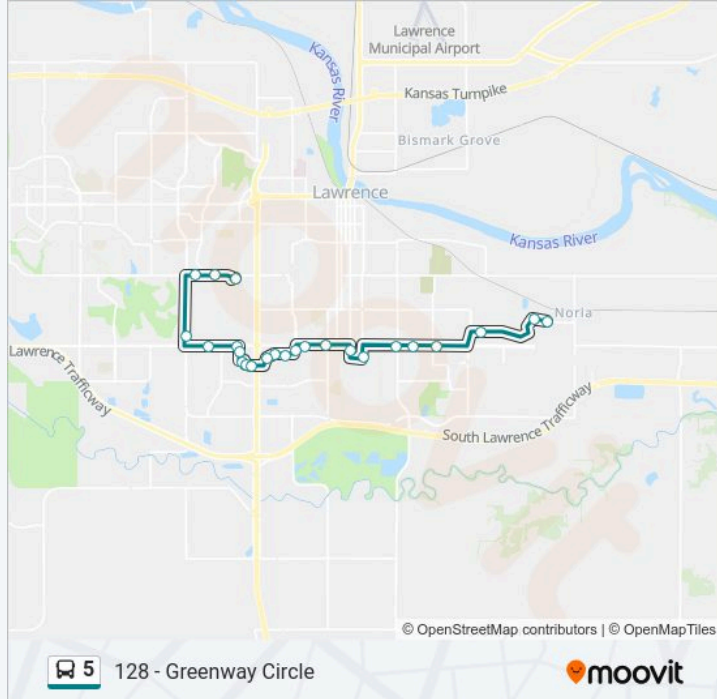

 **5 Line****128 - Greenway Circle**[Get The App](#)

The 5 bus line (128 - Greenway Circle) has 2 routes. For regular weekdays, their operation hours are:

(1) 128 - Greenway Circle: 6:00 AM-7:00 PM (2) 410 B - Central Station: 6:27 AM-7:27 PM

Use the Moovit App to find the closest 5 bus station near you and find out when is the next 5 bus arriving.

Direction: 128 - Greenway Circle

24 stops

[VIEW LINE SCHEDULE](#)

410 B - Central Station

288 - Bob Billings @ Westbrooke

70 - 23rd @ Haskell

92 - 23rd @ Ponderosa

58 - 23rd @ Harper

5 bus Time Schedule

128 - Greenway Circle Route Timetable:

Monday	6:00 AM-7:00 PM
Tuesday	6:00 AM-7:00 PM
Wednesday	6:00 AM-7:00 PM
Thursday	6:00 AM-7:00 PM
Friday	6:00 AM-7:00 PM
Saturday	6:00 AM-7:00 PM
Sunday	Not Operational

5 bus Info**Direction:** 128 - Greenway Circle**Stops:** 24**Trip Duration:** 35 min**Line Summary:**

236 - Venture Park Dr. @ O'Connell (Eastbound)

234 - Greenway Cir @ Plastikon

128 - Greenway Circle

Direction: 410 B - Central Station