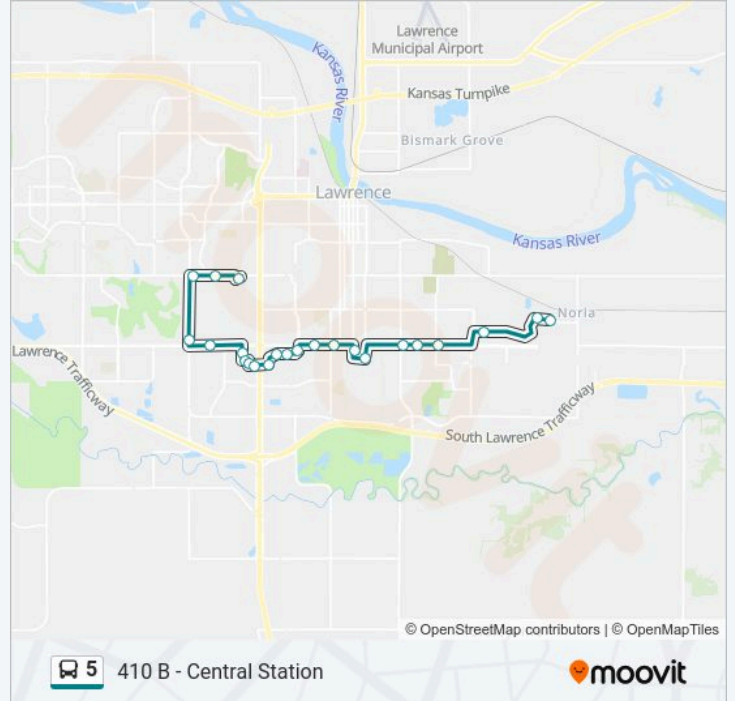

417 - Clinton @ Atchison

269 _ Kasold @ 22nd Terrace

268 - Bob Billings @ Kasold

285 - Bob Billings @ Westbrooke

410 B - Central Station

5 bus time schedules and route maps are available in an offline PDF at moovitapp.com. Use the Moovit App to see live bus times, train schedule or subway schedule, and step-by-step directions for all public transit in Lawrence.

© 2025 Moovit - All Rights Reserved