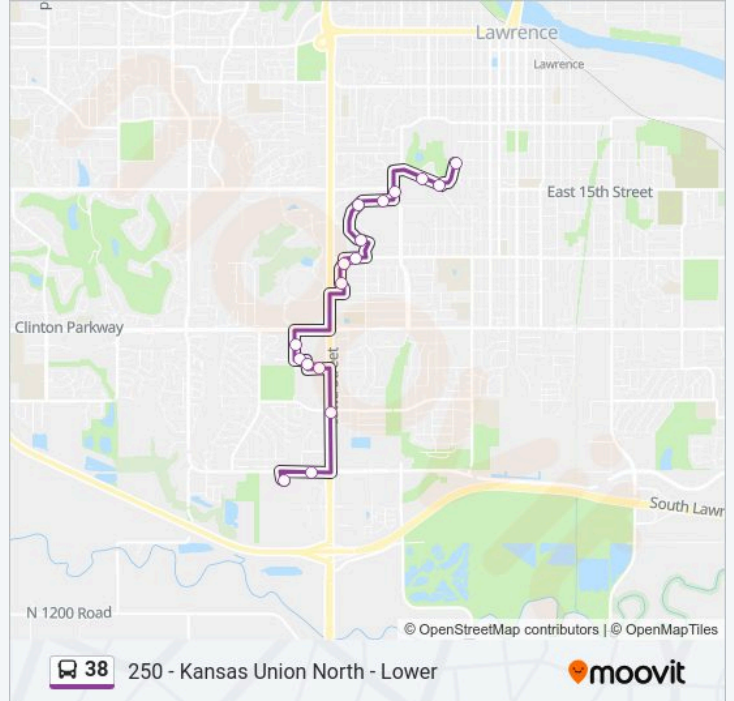

38 Line

250 - Kansas Union North - Lower

[Get The App](#)

The 38 bus line (250 - Kansas Union North - Lower) has 2 routes. For regular weekdays, their operation hours are:
(1) 250 - Kansas Union North - Lower: 7:00 AM-9:00 PM(2) 8 - 31st @ the Reserve: 7:05 AM-10:05 PM
Use the Moovit App to find the closest 38 bus station near you and find out when is the next 38 bus arriving.

Direction: 250 - Kansas Union North - Lower

17 stops

[VIEW LINE SCHEDULE](#)

- 8 - 31st @ the Reserve
- 245 - 31st @ Nieder
- 68 - Iowa @ 27th
- 263 - 25th @ Iowa Wb
- 265- Melrose @ 25th
- 266 - 24th Terrace @ Crestline Nb
- 284 - Crestline @ Clinton Parkway Nb
- 316 - Stewart @ 21st
- 317 - Stewart @ 21st
- 106 - 19th @ Ousdahl (Applecroft)
- 394 - Stouffer Place Apartments
- 398 - Burge Union
- 216 - Allen Fieldhouse Garage
- 238 - Naismith @ 15th (Crafton Preyer)
- 456 - Wescoe Hall
- 382 - Stauffer-Flint Hall
- 250 - Kansas Union North - Lower

38 bus Time Schedule

250 - Kansas Union North - Lower Route Timetable:

| | |
|-----------|-----------------|
| Monday | 7:00 AM-9:00 PM |
| Tuesday | 7:00 AM-9:00 PM |
| Wednesday | 7:00 AM-9:00 PM |
| Thursday | 7:00 AM-9:00 PM |
| Friday | 7:00 AM-9:00 PM |
| Saturday | Not Operational |
| Sunday | Not Operational |

38 bus Info

Direction: 250 - Kansas Union North - Lower

Stops: 17

Trip Duration: 25 min

Line Summary:

Direction: 8 - 31st @ the Reserve

14 stops

[VIEW LINE SCHEDULE](#)