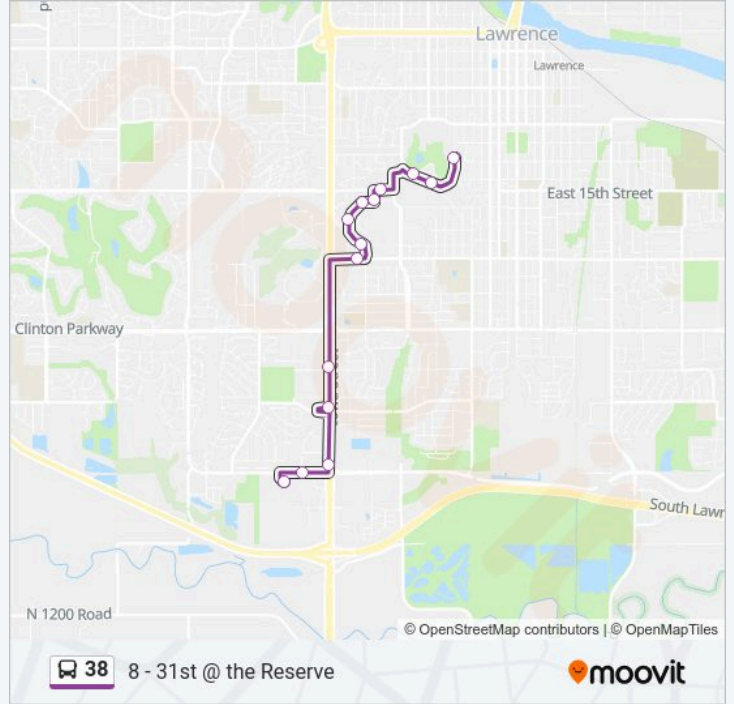

Direction: 250 - Kansas Union North - Lower

17 stops

[VIEW LINE SCHEDULE](#)

- 8 - 31st @ the Reserve
- 245 - 31st @ Nieder
- 68 - Iowa @ 27th
- 263 - 25th @ Iowa Wb
- 265- Melrose @ 25th
- 266 - 24th Terrace @ Crestline Nb
- 284 - Crestline @ Clinton Parkway Nb
- 316 - Stewart @ 21st
- 317 - Stewart @ 21st
- 106 - 19th @ Ousdahl (Applecroft)
- 394 - Stouffer Place Apartments
- 398 - Burge Union
- 216 - Allen Fieldhouse Garage
- 238 - Naismith @ 15th (Crafton Preyer)
- 456 - Wescoe Hall
- 382 - Stauffer-Flint Hall
- 250 - Kansas Union North - Lower

38 bus Info

Direction: 250 - Kansas Union North - Lower

Stops: 17

Trip Duration: 25 min

Line Summary:

Direction: 8 - 31st @ the Reserve

14 stops

[VIEW LINE SCHEDULE](#)

38 bus Time Schedule

8 - 31st @ the Reserve Route Timetable:

| | |
|-----------|------------------|
| Monday | 7:05 AM-10:05 PM |
| Tuesday | 7:05 AM-10:05 PM |
| Wednesday | 7:05 AM-10:05 PM |
| Thursday | 7:05 AM-10:05 PM |
| Friday | 7:05 AM-10:05 PM |
| Saturday | Not Operational |
| Sunday | Not Operational |

38 bus Info

Direction: 8 - 31st @ the Reserve

Stops: 14

Trip Duration: 19 min

Line Summary:

38 bus time schedules and route maps are available in an offline PDF at moovitapp.com. Use the Moovit App to see live bus times, train schedule or subway schedule, and step-by-step directions for all public transit in Lawrence.