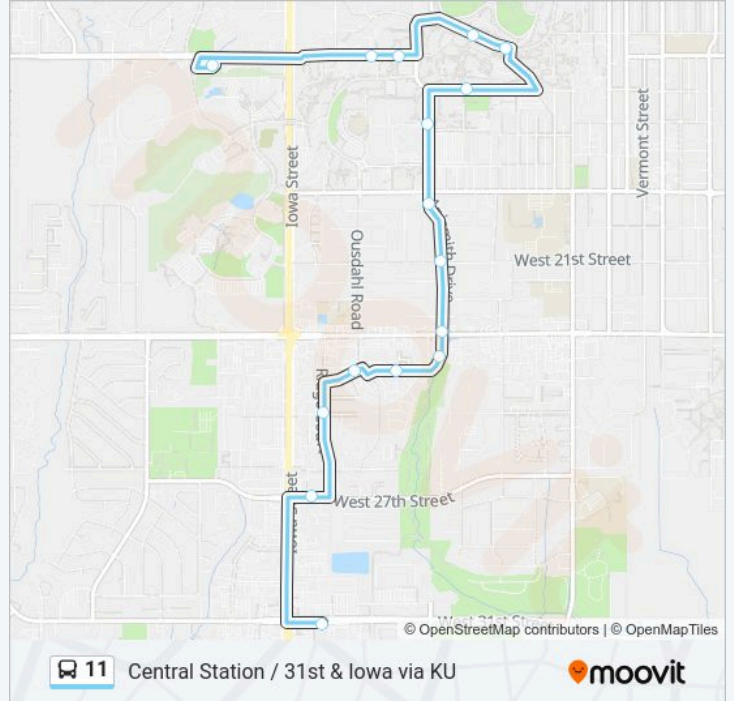

11 Line

Central Station / 31st & Iowa via KU

[Get The App](#)

The 11 bus line (Central Station / 31st & Iowa via KU) has 2 routes. For regular weekdays, their operation hours are:
(1) 3 - 31st @ Iowa: 6:15 AM-10:15 PM (2) 410 D - Central Station: 6:15 AM-10:00 PM
Use the Moovit App to find the closest 11 bus station near you and find out when is the next 11 bus arriving.

Direction: 3 - 31st @ Iowa

16 stops

[VIEW LINE SCHEDULE](#)

- 410 E - Central Station
- 370 - Jayhawker Towers
- 371 - Green Hall
- 456 - Wescoe Hall
- 382 - Stauffer-Flint Hall
- 259 - Haworth
- 258 - Allen Fieldhouse
- 405 - Naismith @ 19th Terrace
- 108 - Naismith @ 21st
- 110 - Naismith @ 23rd
- 43 - Naismith @ 23rd
- 40 - 24th @ Eddingham
- 37 - 24th @ Ousdahl
- 49 - Ridge @ 25th
- 19 - 27th @ Redbud
- 3 - 31st @ Iowa

11 bus Info

Direction: 3 - 31st @ Iowa

Stops: 16

Trip Duration: 24 min

Line Summary:

Direction: 410 D - Central Station

23 stops

[VIEW LINE SCHEDULE](#)

11 bus Info

Direction: 410 D - Central Station

Stops: 23

Trip Duration: 30 min

Line Summary:

260 - Watson Library

373 - Bailey Hall

455 - Snow Hall