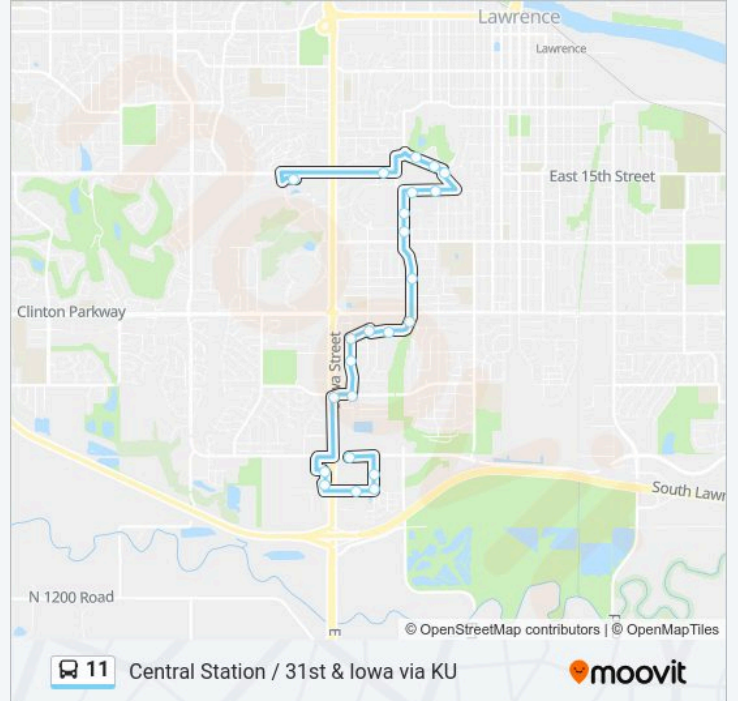

260 - Watson Library

373 - Bailey Hall

455 - Snow Hall

369 - Learned Hall (Engineering)

410 D - Central Station

11 bus time schedules and route maps are available in an offline PDF at moovitapp.com. Use the Moovit App to see live bus times, train schedule or subway schedule, and step-by-step directions for all public transit in Lawrence.

© 2025 Moovit - All Rights Reserved