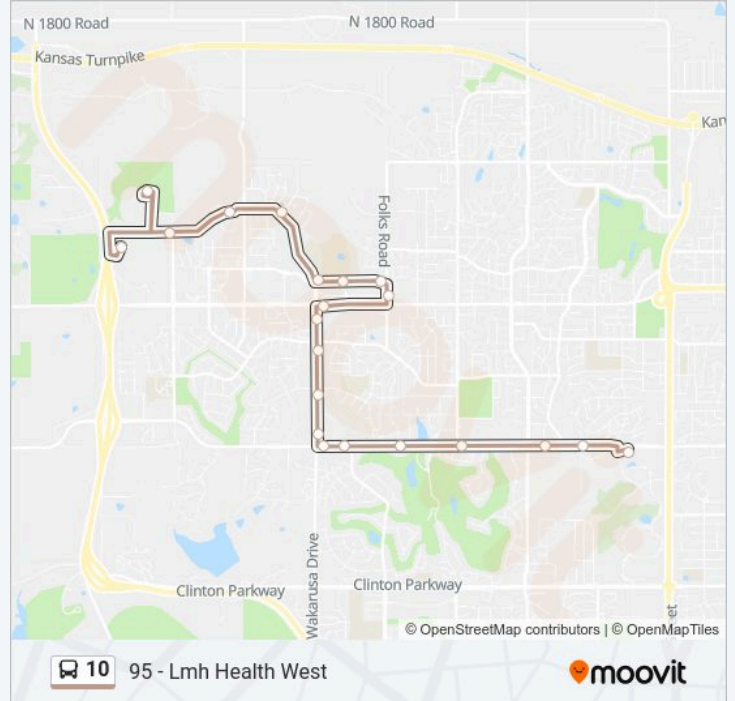

 **10 Line**

410 F - Central Station

Get The App

The 10 bus line (410 F - Central Station) has 2 routes. For regular weekdays, their operation hours are:
 (1) 410 F - Central Station: 6:51 AM-7:51 PM (2) 95 - Lmh Health West: 6:30 AM-7:30 PM
 Use the Moovit App to find the closest 10 bus station near you and find out when is the next 10 bus arriving.

Direction: 410 F - Central Station

21 stops

[VIEW LINE SCHEDULE](#)

- 95 - Lmh Health West
- 156 - Rock Chalk Dr. @ George Williams Way
- 466 - Rock Chalk @ Links
- 469 - Wakarusa @ Dole
- 86 - Wakarusa @ 6th
- 478 - 6th @ Champion
- 363 - Folks @ Bauer Farm
- 351 - Overland @ Folks
- 85 - Overland @ Free State Hs
- 86 - Wakarusa @ 6th
- 87 - Wakarusa @ Harvard
- 391 - Wakarusa @ Legends
- 77 - Wakarusa @ Bob Billings
- 88 - Bob Billings @ Wakarusa
- 89 - Bob Billings @ Inverness (Brandon Woods)
- 174 - Bob Billings @ Quail Pointe
- 75 - Bob Billings @ Monterey Way
- 90 - Bob Billings @ St. Andrews
- 268 - Bob Billings @ Kasold
- 285 - Bob Billings @ Westbrooke
- 410 F - Central Station

10 bus Info

Direction: 410 F - Central Station

Stops: 21

Trip Duration: 22 min

Line Summary:

Direction: 95 - Lmh Health West

21 stops

[VIEW LINE SCHEDULE](#)

10 bus Info

Direction: 95 - Lmh Health West

Stops: 21

Trip Duration: 21 min

Line Summary:

176 - George Williams @ Rock Chalk

465 - Sports Pavilion

95 - Lmh Health West