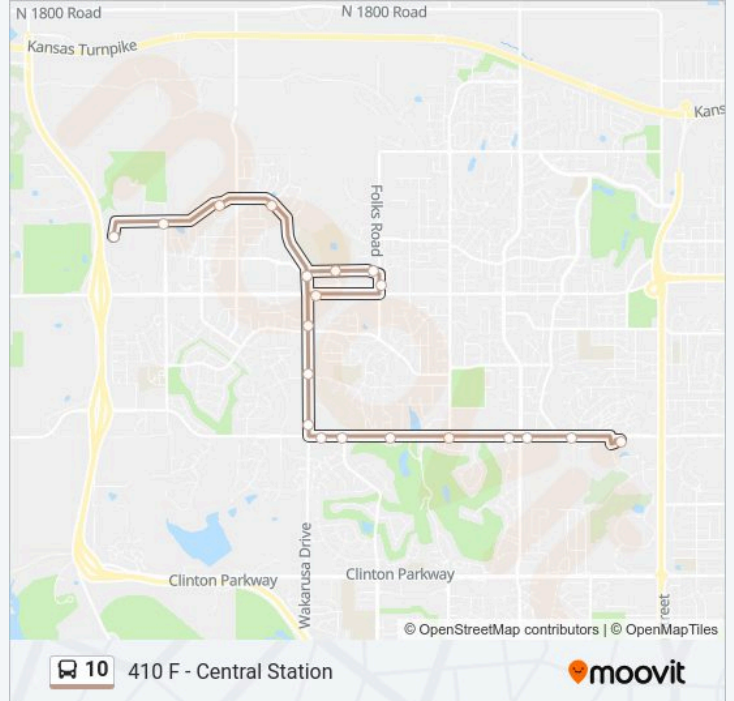

 **10 Line**

410 F - Central Station

Get The App

The 10 bus line (410 F - Central Station) has 2 routes. For regular weekdays, their operation hours are:
 (1) 410 F - Central Station: 6:51 AM-7:51 PM (2) 95 - Lmh Health West: 6:30 AM-7:30 PM
 Use the Moovit App to find the closest 10 bus station near you and find out when is the next 10 bus arriving.

Direction: 410 F - Central Station

21 stops

[VIEW LINE SCHEDULE](#)

- 95 - Lmh Health West
- 156 - Rock Chalk Dr. @ George Williams Way
- 466 - Rock Chalk @ Links
- 469 - Wakarusa @ Dole
- 86 - Wakarusa @ 6th
- 478 - 6th @ Champion
- 363 - Folks @ Bauer Farm
- 351 - Overland @ Folks
- 85 - Overland @ Free State Hs
- 86 - Wakarusa @ 6th
- 87 - Wakarusa @ Harvard
- 391 - Wakarusa @ Legends
- 77 - Wakarusa @ Bob Billings
- 88 - Bob Billings @ Wakarusa
- 89 - Bob Billings @ Inverness (Brandon Woods)
- 174 - Bob Billings @ Quail Pointe
- 75 - Bob Billings @ Monterey Way
- 90 - Bob Billings @ St. Andrews
- 268 - Bob Billings @ Kasold
- 285 - Bob Billings @ Westbrooke
- 410 F - Central Station

10 bus Time Schedule

410 F - Central Station Route Timetable:

Monday	6:51 AM-7:51 PM
Tuesday	6:51 AM-7:51 PM
Wednesday	6:51 AM-7:51 PM
Thursday	6:51 AM-7:51 PM
Friday	6:51 AM-7:51 PM
Saturday	6:51 AM-7:51 PM
Sunday	Not Operational

10 bus Info

Direction: 410 F - Central Station

Stops: 21

Trip Duration: 22 min

Line Summary:

Direction: 95 - Lmh Health West

21 stops

[VIEW LINE SCHEDULE](#)