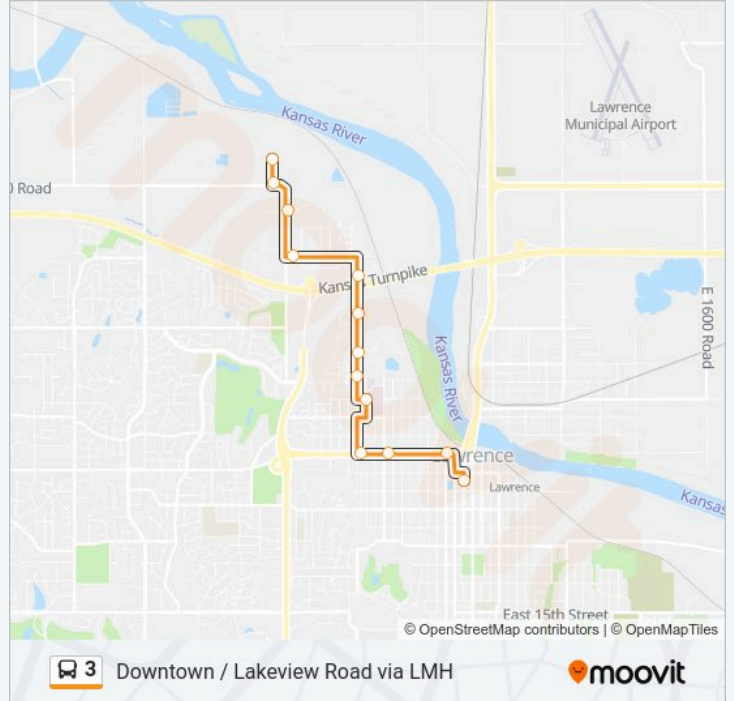

 **3 Line**

Downtown / Lakeview Road via LMH

Get The App

The 3 bus line (Downtown / Lakeview Road via LMH) has 2 routes. For regular weekdays, their operation hours are:
(1) 146 - Timberedge @ Transit Facility: 6:00 AM-8:00 PM(2) 1 - Vermont @ 7th: 6:30 AM-7:30 PM
Use the Moovit App to find the closest 3 bus station near you and find out when is the next 3 bus arriving.

Direction: 146 - Timberedge @ Transit Facility

13 stops

[VIEW LINE SCHEDULE](#)

- 1 - Vermont @ 7th
- 141 - 6th @ Constant Park
- 153 - 6th @ Maine
- 170 - 6th @ Michigan
- 148 - Lawrence Memorial Hospital
- 448 - Michigan @ 2nd
- 449 - Michigan @ George
- 450 - Michigan @ Woodcreek
- 480 - Michigan @ Sunchase
- 452 - Riverridge @ N Iowa
- 158 - N Iowa @ Packer
- 159 - Timberedge @ N Iowa
- 146 - Timberedge @ Transit Facility

3 bus Time Schedule

146 - Timberedge @ Transit Facility Route Timetable:

Monday	6:00 AM-8:00 PM
Tuesday	6:00 AM-8:00 PM
Wednesday	6:00 AM-8:00 PM
Thursday	6:00 AM-8:00 PM
Friday	6:00 AM-8:00 PM
Saturday	6:00 AM-8:00 PM
Sunday	Not Operational

3 bus Info

Direction: 146 - Timberedge @ Transit Facility

Stops: 13

Trip Duration: 12 min

Line Summary:

Direction: 1 - Vermont @ 7th

14 stops

[VIEW LINE SCHEDULE](#)