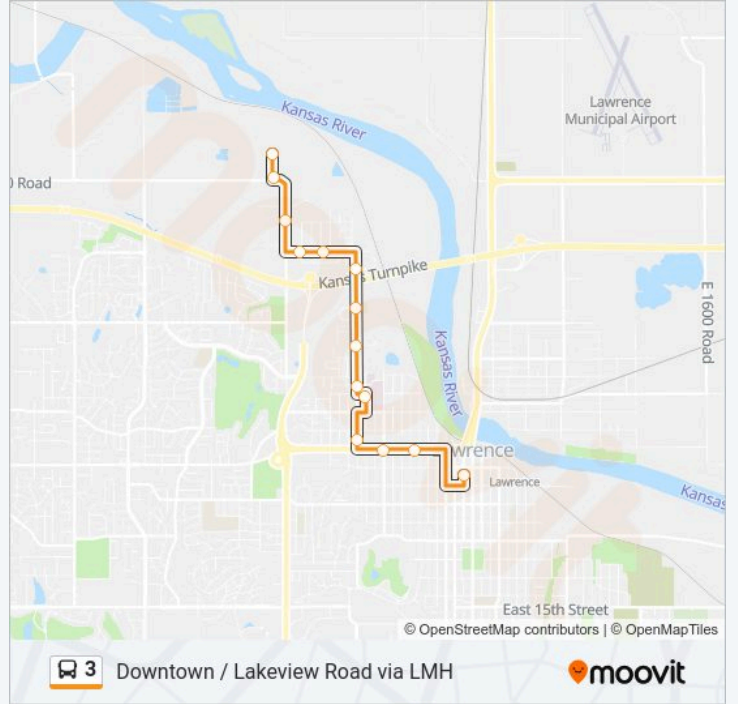

 **3 Line**

Downtown / Lakeview Road via LMH

Get The App

The 3 bus line (Downtown / Lakeview Road via LMH) has 2 routes. For regular weekdays, their operation hours are:
(1) 146 - Timberedge @ Transit Facility: 6:00 AM-8:00 PM(2) 1 - Vermont @ 7th: 6:30 AM-7:30 PM
Use the Moovit App to find the closest 3 bus station near you and find out when is the next 3 bus arriving.

3 bus Info

Direction: 146 - Timberedge @ Transit Facility

Stops: 13

Trip Duration: 12 min

Line Summary:

Direction: 1 - Vermont @ 7th

14 stops

[VIEW LINE SCHEDULE](#)

3 bus Time Schedule

1 - Vermont @ 7th Route Timetable:

Monday	6:30 AM-7:30 PM
Tuesday	6:30 AM-7:30 PM
Wednesday	6:30 AM-7:30 PM
Thursday	6:30 AM-7:30 PM
Friday	6:30 AM-7:30 PM
Saturday	6:30 AM-7:30 PM
Sunday	Not Operational

3 bus Info

Direction: 1 - Vermont @ 7th

Stops: 14

Trip Duration: 14 min

Line Summary:

3 bus time schedules and route maps are available in an offline PDF at moovitapp.com. Use the Moovit App to see live bus times, train schedule or subway schedule, and step-by-step directions for all public transit in Lawrence.