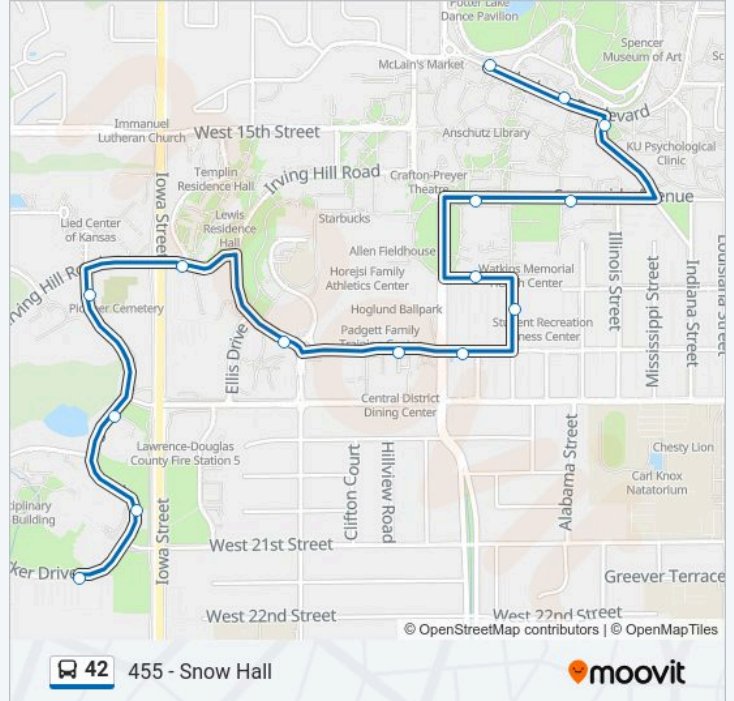

Direction: 455 - Snow Hall

15 stops

[VIEW LINE SCHEDULE](#)

- 378 - Becker Drive Stop #4 (Formerly Park & Ride)
- 458 - Simons Labs
- 254 - Kansas Geological Survey
- 273 - Constant @ Irving Hill (Pioneer Cemetary)
- 252 - Irving Hill @ Engel
- 393 - Stouffer Place Apartments (Eastbound)
- 395 - Oliver/Downs Halls
- 228 - 18th @ Naismith
- 389 - Ambler Student Recreation & Fitness Center
- 226 - Capital Federal Hall
- 387 - Robinson Center
- 388 - Price Computer Center
- 260 - Watson Library
- 373 - Bailey Hall
- 455 - Snow Hall

42 bus Info

Direction: 455 - Snow Hall

Stops: 15

Trip Duration: 18 min

Line Summary:

Direction: 378 - Becker Drive Stop #4 (Formerly Park & Ride)
 19 stops
[VIEW LINE SCHEDULE](#)

- 455 - Snow Hall
- 369 - Learned Hall (Engineering)
- 216 - Allen Fieldhouse Garage
- 219 - DeBruce Center
- 258 - Allen Fieldhouse
- 228 - 18th @ Naismith
- 389 - Ambler Student Recreation & Fitness Center
- 226 - Capital Federal Hall
- 379 - Oliver Hall
- 403 - Wb Downs
- 394 - Stouffer Place Apartments
- 366 - Irving Hill @ Engel Road
- 274 - Nicholls Hall
- 256 - Kansas Geological Survey
- 255 - School Of Pharmacy
- 375 - Becker Drive Stop #1 (Formerly Park & Ride)
- 376 - Becker Drive Stop #2 (Formerly Park & Ride)
- 377 - Becker Drive Stop #3 (Formerly Park & Ride)

42 bus Time Schedule

378 - Becker Drive Stop #4 (Formerly Park & Ride)
 Route Timetable:

Monday	7:18 AM-5:21 PM
Tuesday	7:18 AM-5:21 PM
Wednesday	7:18 AM-5:21 PM
Thursday	7:18 AM-5:21 PM
Friday	7:18 AM-5:30 PM
Saturday	Not Operational
Sunday	Not Operational

42 bus Info

Direction: 378 - Becker Drive Stop #4 (Formerly Park & Ride)
Stops: 19
Trip Duration: 18 min
Line Summary:

378 - Becker Drive Stop #4 (Formerly Park & Ride)

42 bus time schedules and route maps are available in an offline PDF at moovitapp.com. Use the Moovit App to see live bus times, train schedule or subway schedule, and step-by-step directions for all public transit in Lawrence.