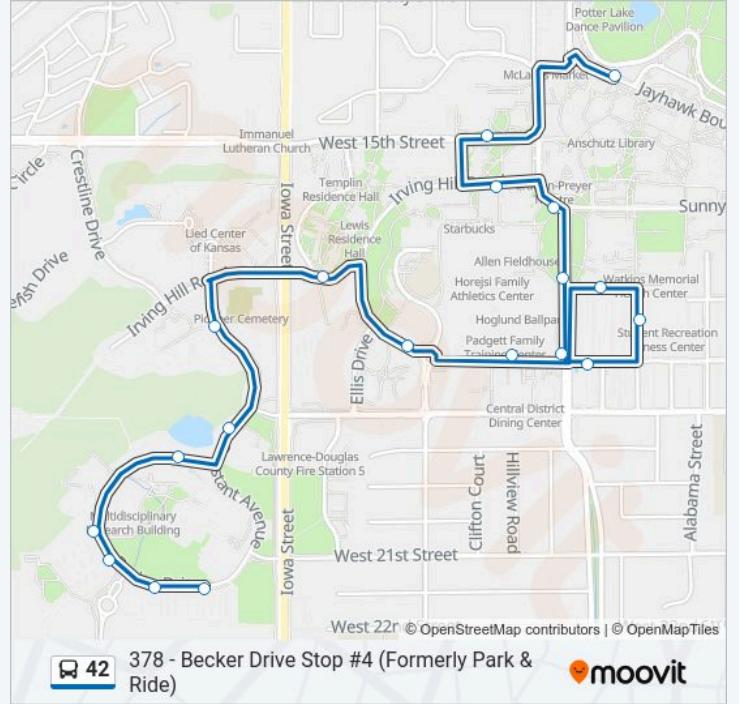

Direction: 455 - Snow Hall

15 stops

[VIEW LINE SCHEDULE](#)

- 378 - Becker Drive Stop #4 (Formerly Park & Ride)
- 458 - Simons Labs
- 254 - Kansas Geological Survey
- 273 - Constant @ Irving Hill (Pioneer Cemetary)
- 252 - Irving Hill @ Engel
- 393 - Stouffer Place Apartments (Eastbound)
- 395 - Oliver/Downs Halls
- 228 - 18th @ Naismith
- 389 - Ambler Student Recreation & Fitness Center
- 226 - Capital Federal Hall
- 387 - Robinson Center
- 388 - Price Computer Center
- 260 - Watson Library
- 373 - Bailey Hall
- 455 - Snow Hall

42 bus Info

Direction: 455 - Snow Hall

Stops: 15

Trip Duration: 18 min

Line Summary:

Direction: 378 - Becker Drive Stop #4 (Formerly Park & Ride)
 19 stops
[VIEW LINE SCHEDULE](#)

- 455 - Snow Hall
- 369 - Learned Hall (Engineering)
- 216 - Allen Fieldhouse Garage
- 219 - DeBruce Center
- 258 - Allen Fieldhouse
- 228 - 18th @ Naismith
- 389 - Ambler Student Recreation & Fitness Center
- 226 - Capital Federal Hall
- 379 - Oliver Hall
- 403 - Wb Downs
- 394 - Stouffer Place Apartments
- 366 - Irving Hill @ Engel Road
- 274 - Nicholls Hall
- 256 - Kansas Geological Survey
- 255 - School Of Pharmacy
- 375 - Becker Drive Stop #1 (Formerly Park & Ride)
- 376 - Becker Drive Stop #2 (Formerly Park & Ride)
- 377 - Becker Drive Stop #3 (Formerly Park & Ride)

42 bus Time Schedule

378 - Becker Drive Stop #4 (Formerly Park & Ride)
 Route Timetable:

Monday	7:18 AM-5:21 PM
Tuesday	7:18 AM-5:21 PM
Wednesday	7:18 AM-5:21 PM
Thursday	7:18 AM-5:21 PM
Friday	7:18 AM-5:30 PM
Saturday	Not Operational
Sunday	Not Operational

42 bus Info

Direction: 378 - Becker Drive Stop #4 (Formerly Park & Ride)
Stops: 19
Trip Duration: 18 min
Line Summary:

378 - Becker Drive Stop #4 (Formerly Park & Ride)

42 bus time schedules and route maps are available in an offline PDF at moovitapp.com. Use the Moovit App to see live bus times, train schedule or subway schedule, and step-by-step directions for all public transit in Lawrence.