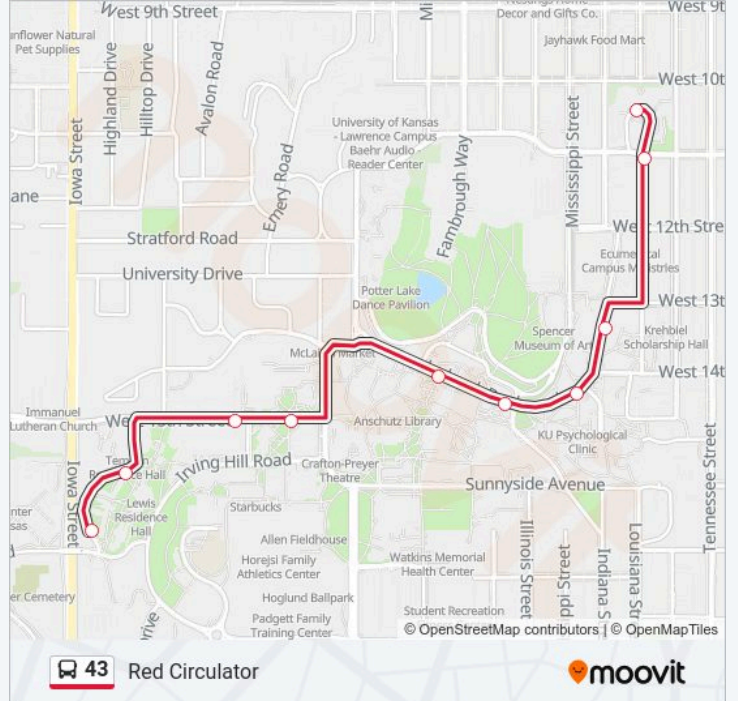

 **43 Line**

Red Circulator

Get The App

The 43 bus line (Red Circulator) has 2 routes. For regular weekdays, their operation hours are:

(1) 277 - Gsp & Corbin: 7:10 AM-5:24 PM(2) 381 - Oswald Hall: 7:15 AM-5:16 PM

Use the Moovit App to find the closest 43 bus station near you and find out when is the next 43 bus arriving.

Direction: 277 - Gsp & Corbin

10 stops

[VIEW LINE SCHEDULE](#)

- 381 - Oswald Hall
- 380 - Lewis & Self Halls
- 370 - Jayhawker Towers
- 371 - Green Hall
- 456 - Wescoe Hall
- 382 - Stauffer-Flint Hall
- 168 - Fraser Hall
- 171 - Kansas Union
- 286 - 11th @ Louisiana
- 277 - Gsp & Corbin

43 bus Time Schedule

277 - Gsp & Corbin Route Timetable:

Monday	7:10 AM-5:24 PM
Tuesday	7:10 AM-5:24 PM
Wednesday	7:10 AM-5:24 PM
Thursday	7:10 AM-5:24 PM
Friday	7:08 AM-5:24 PM
Saturday	Not Operational
Sunday	Not Operational

43 bus Info

Direction: 277 - Gsp & Corbin

Stops: 10

Trip Duration: 16 min

Line Summary:

Direction: 381 - Oswald Hall

12 stops

[VIEW LINE SCHEDULE](#)