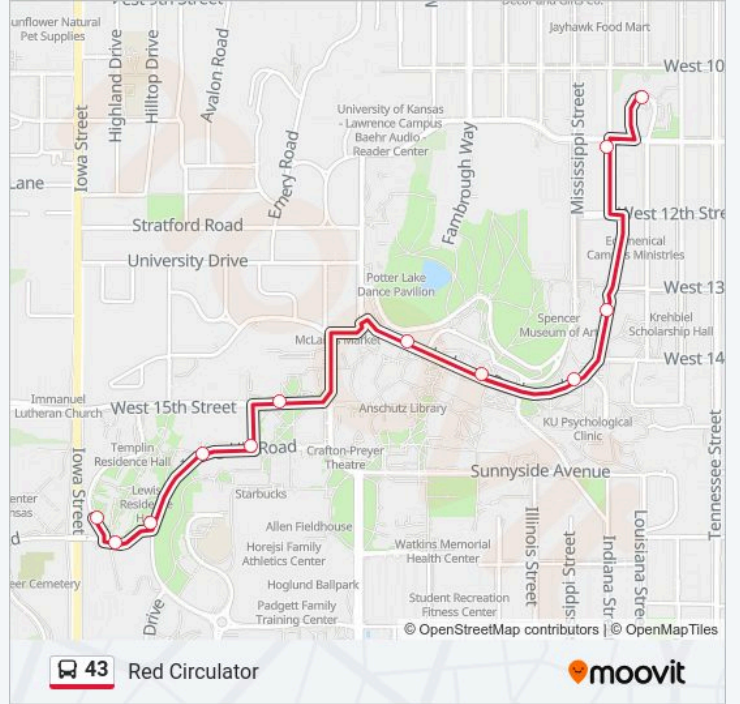

 **43 Line**

Red Circulator

Get The App

The 43 bus line (Red Circulator) has 2 routes. For regular weekdays, their operation hours are:

(1) 277 - Gsp & Corbin: 7:10 AM-5:24 PM(2) 381 - Oswald Hall: 7:15 AM-5:16 PM

43 bus Info

Direction: 277 - Gsp & Corbin

Stops: 10

Trip Duration: 16 min

Line Summary:

Direction: 381 - Oswald Hall

12 stops

[VIEW LINE SCHEDULE](#)

43 bus Info

Direction: 381 - Oswald Hall

Stops: 12

Trip Duration: 17 min

Line Summary:

43 bus time schedules and route maps are available in an offline PDF at moovitapp.com. Use the Moovit App to see live bus times, train schedule or subway schedule, and step-by-step directions for all public transit in Lawrence.