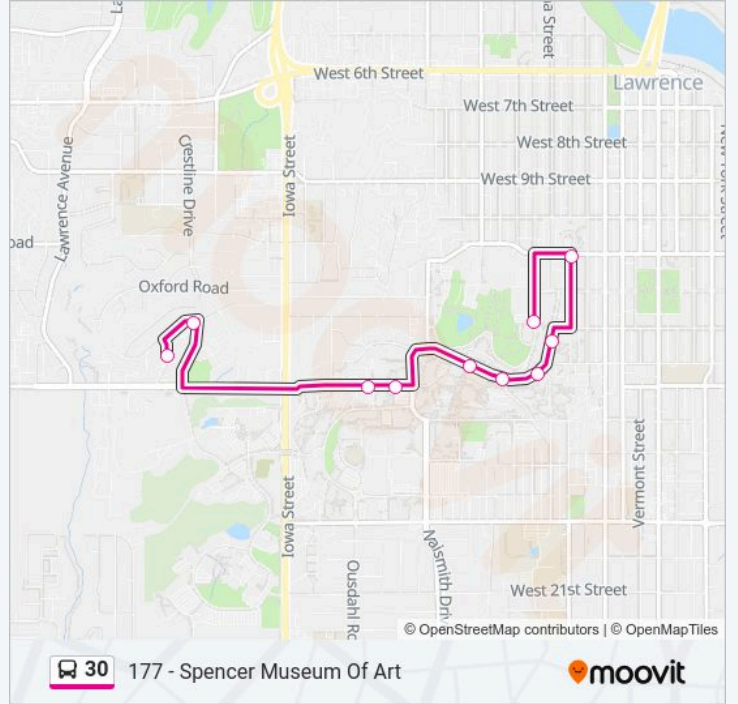

 **30 Line**

**352 - Chelsea Place**

Get The App

The 30 bus line (352 - Chelsea Place) has 2 routes. For regular weekdays, their operation hours are:  
(1) 352 - Chelsea Place: 7:35 AM-9:55 PM(2) 177 - Spencer Museum Of Art: 7:02 AM-9:02 PM  
Use the Moovit App to find the closest 30 bus station near you and find out when is the next 30 bus arriving.

**30 bus Info**

**Direction:** 352 - Chelsea Place

**Stops:** 7

**Trip Duration:** 7 min

**Line Summary:**

**Direction: 177 - Spencer Museum Of Art**

10 stops

[VIEW LINE SCHEDULE](#)

**30 bus Time Schedule**

177 - Spencer Museum Of Art Route Timetable:

Monday	7:02 AM-9:02 PM
Tuesday	7:02 AM-9:02 PM
Wednesday	7:02 AM-9:02 PM
Thursday	7:02 AM-9:02 PM
Friday	7:02 AM-9:02 PM
Saturday	Not Operational
Sunday	Not Operational

**30 bus Info**

**Direction:** 177 - Spencer Museum Of Art

**Stops:** 10

**Trip Duration:** 19 min

**Line Summary:**

30 bus time schedules and route maps are available in an offline PDF at [moovitapp.com](https://moovitapp.com). Use the Moovit App to see live bus times, train schedule or subway schedule, and step-by-step directions for all public transit in Lawrence.