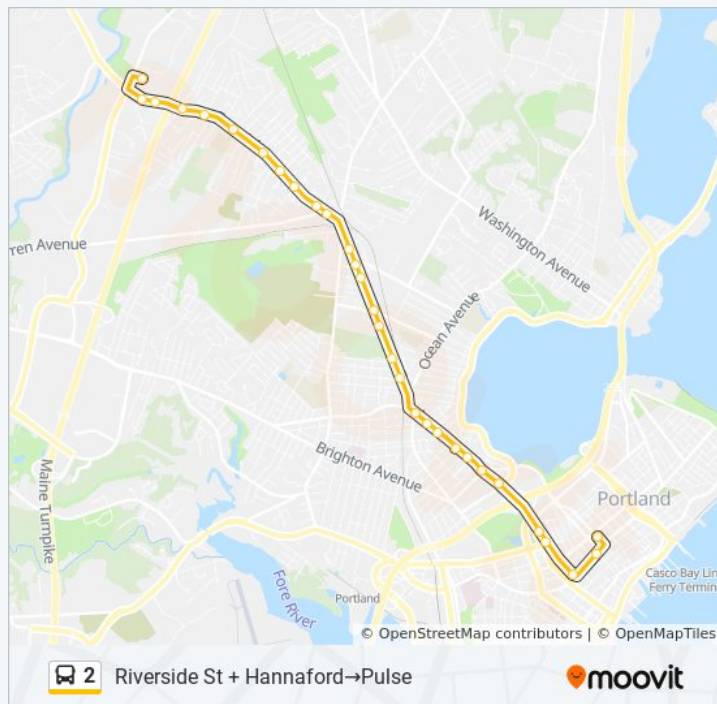

Direction: Riverside St + Hannaford→Pulse

30 stops

[VIEW LINE SCHEDULE](#)

Riverside St + Hannaford

Riverton Park

Forest Ave + 1854 Forest Ave

Forest Ave + Castine Ave

Forest Ave + Bailey St

2 bus Info

Direction: Riverside St + Hannaford→Pulse

Stops: 30

Trip Duration: 27 min

Line Summary:

Forest Ave + 1250 Forest Ave

Forest Ave + 1124 Forest Ave

Forest Ave + Poland St

Forest Ave + Dartmouth St

Forest Ave + William St

Forest Ave + Falmouth St

Forest Ave + Bedford St

Forest Ave + High St

Forest Ave + Park Ave

Forest Ave + Congress St

Congress St + Center St

Pulse

Direction: St John St + 325 St John St→Pulse

9 stops

[VIEW LINE SCHEDULE](#)

St John St + 325 St John St

Park Ave + Gilman St

Park Ave + Weymouth St

Park Ave + Deering Ave