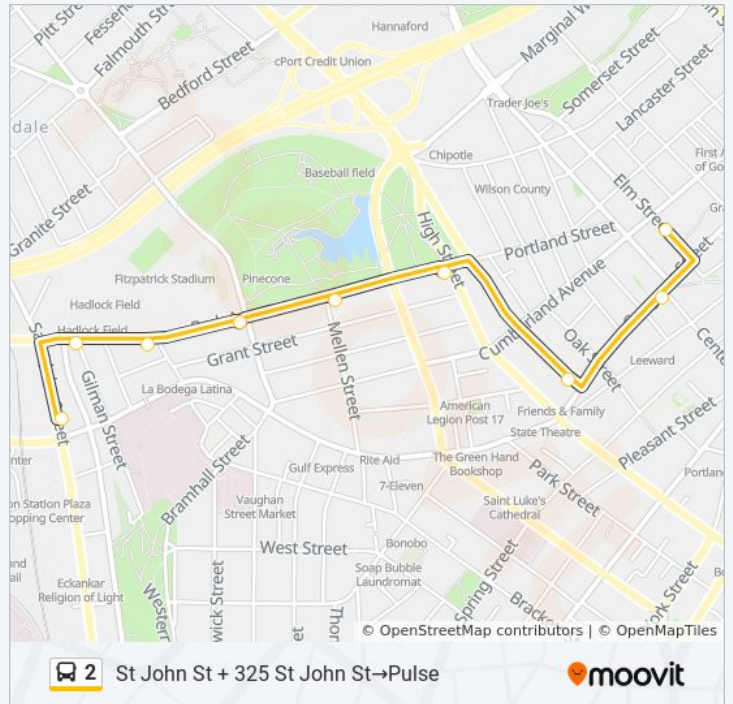

Stops: 9

Trip Duration: 7 min

Line Summary:

2 bus time schedules and route maps are available in an offline PDF at moovitapp.com. Use the [Moovit App](#) to see live bus times, train schedule or subway schedule, and step-by-step directions for all public transit in Portland, ME.

[About Moovit](#) • [MaaS Solutions](#) • [Supported Countries](#) • [Mooviter Community](#)

© 2023 Moovit - All Rights Reserved

Check Live Arrival Times