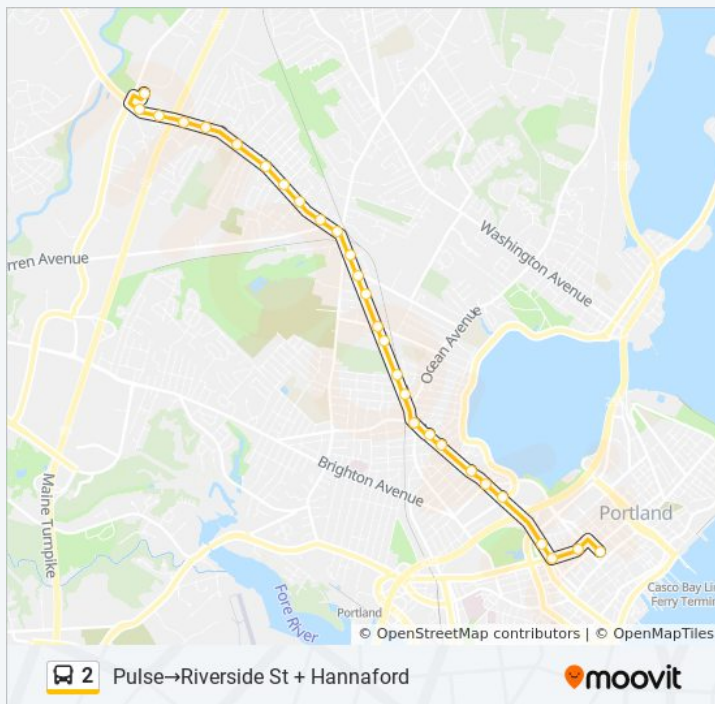

Pride St + Austin St

Prides Church

Direction: Pulse→Riverside St + Hannaford

27 stops

[VIEW LINE SCHEDULE](#)

Pulse

Oxford St + Alder St

Portland St + Forest Ave

Forest Ave + Riverside Industrial Pwky

Forest Ave + 1837 Forest Ave

Riverton Park O/B

Riverside St + Hannaford

Direction: Pulse→Riverside St + Hannaford

Stops: 27

Trip Duration: 20 min

Line Summary:

Direction: Riverside St + Hannaford→Pulse

30 stops

[VIEW LINE SCHEDULE](#)

Riverside St + Hannaford

Riverton Park

Forest Ave + 1854 Forest Ave

Forest Ave + Castine Ave

Forest Ave + Bailey St

Pulse

Direction: St John St + 325 St John St→Pulse

9 stops

[VIEW LINE SCHEDULE](#)

St John St + 325 St John St

Park Ave + Gilman St

Park Ave + Weymouth St

Park Ave + Deering Ave