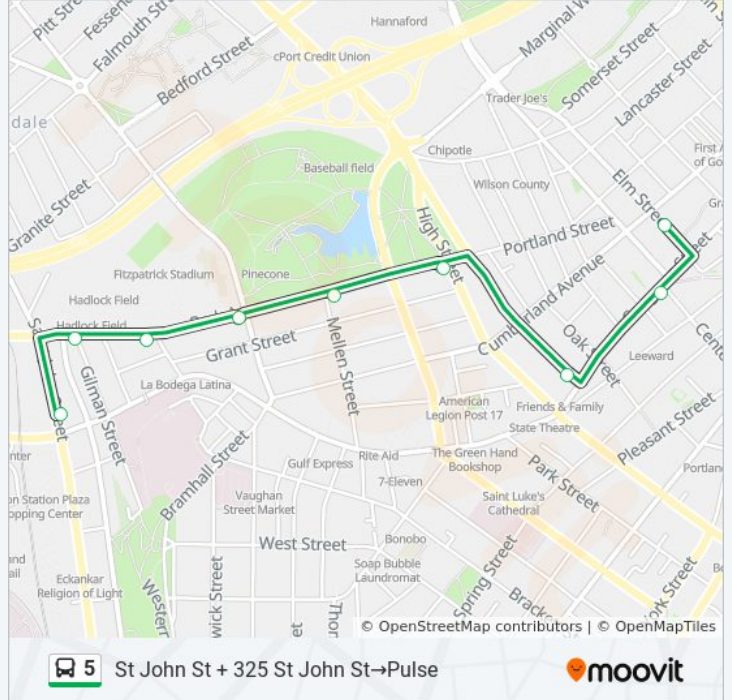

Stops: 32

Trip Duration: 30 min

Line Summary:

Congress St + Frost St
 Congress St + Hobart St
 Congress St + 1412 Congress St
 Westgate I/B
 Congress St + Mitton St
 Congress St + Sewall St
 Congress St + Frederic St
 St John St + 325 St John St
 Park Ave + Gilman St
 Park Ave + Weymouth St
 Park Ave + Deering Ave
 Park Ave + Mellen St
 Park Ave + High St
 Forest Ave + Congress St
 Congress St + Center St
 Pulse

Western Ave + 400 Western Ave

Western Ave + Foden Rd

Foden Rd + Gorham Rd

Maine Mall Jc Penney

Direction: St John St + 325 St John St→Pulse

9 stops

[VIEW LINE SCHEDULE](#)

St John St + 325 St John St

Park Ave + Gilman St

Park Ave + Weymouth St

Park Ave + Deering Ave

Park Ave + Mellen St

Park Ave + High St

Forest Ave + Congress St

Congress St + Center St

Pulse

5 bus Info

Direction: St John St + 325 St John St→Pulse

Stops: 9

Trip Duration: 7 min

Line Summary:

Direction: St John St + 70 St John St → Maine Mall Jc Penney

2 stops

[VIEW LINE SCHEDULE](#)