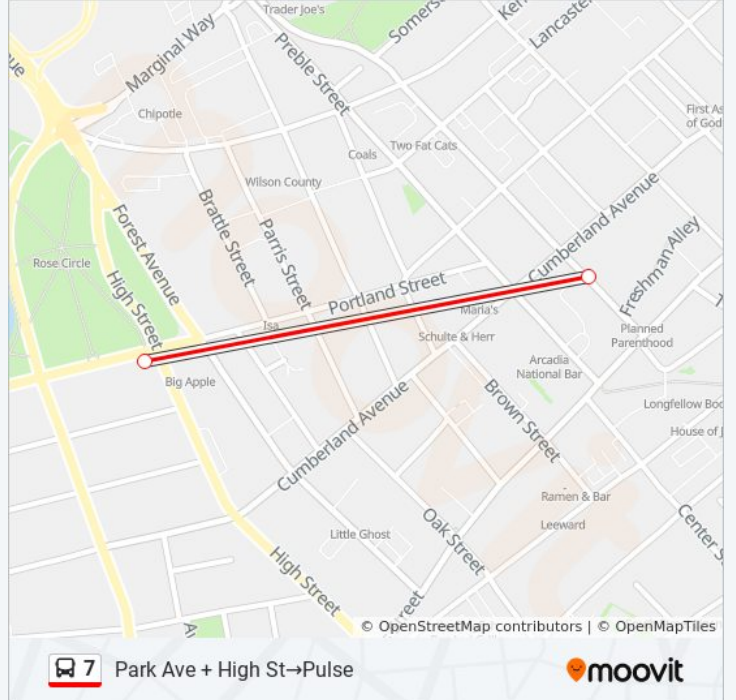

Use the Moovit App to find the closest 7 bus station near you and find out when is the next 7 bus arriving.

Direction: Falmouth Shaws→Pulse

26 stops

[VIEW LINE SCHEDULE](#)

- Falmouth Shaws
- Route 1 + 251 Route 1
- Route 1 + Shaws Falmouth
- Hat Trick Dr + Depot Rd
- Falmouth Walmart I/B
- Route 1 + 196 Route 1
- Route 1 + 178 Route 1
- Route 1 + 170 Route 1
- Route 1 + Route 88
- Route 1 + Gilsland Farm Rd
- Route 1 + Foreside Common Rd
- Route 1 + 64 Route 1
- Route 1 + Greenway Dr
- Veranda St + Oregon St
- Veranda St + Olympia St
- Veranda St + Hawthorne St
- Veranda St + Kensington St
- Veranda St + Sherwood St
- Washington Ave + E. Promenade
- Washington Ave + Fox St
- Washington Ave + Oxford St

7 bus Info

Direction: Falmouth Shaws→Pulse

Stops: 26

Trip Duration: 25 min

Line Summary:

Congress St + Washington Ave
 Congress St + India St
 Congress St + Franklin St
 Portland City Hall
 Pulse

Direction: Park Ave + High St→Pulse
 2 stops
[VIEW LINE SCHEDULE](#)

7 bus Info

Direction: Park Ave + High St→Pulse
Stops: 2
Trip Duration: 5 min
Line Summary:

Direction: Pulse → Falmouth Shaws

45 stops

[VIEW LINE SCHEDULE](#)

- Pulse
- Preble St + Cumberland Ave
- Congress St + Elm St
- Congress St + Exchange St
- Congress St + Hampshire St
- Congress St + India St
- Washington Ave + Congress St
- Washington Ave + Marion St
- Washington Ave + Walnut St
- Washington Ave + Eastern Promenade
- Veranda St + Sherwood St
- Veranda St + Fairfield St
- Veranda St + Fayette St
- Veranda St + Marine Hospital Rd
- Route 1 + Andrews Ave
- Route 1 + Phillips Rd
- Route 1 + Winslow Rd
- Route 1 + Foreside Common Rd

7 bus Info

Direction: Pulse → Falmouth Shaws

Stops: 45

Trip Duration: 30 min

Line Summary:

Route 1 + Gillsland Farm Rd

Route 1 + Route 88

Route 1 + 172 Route 1