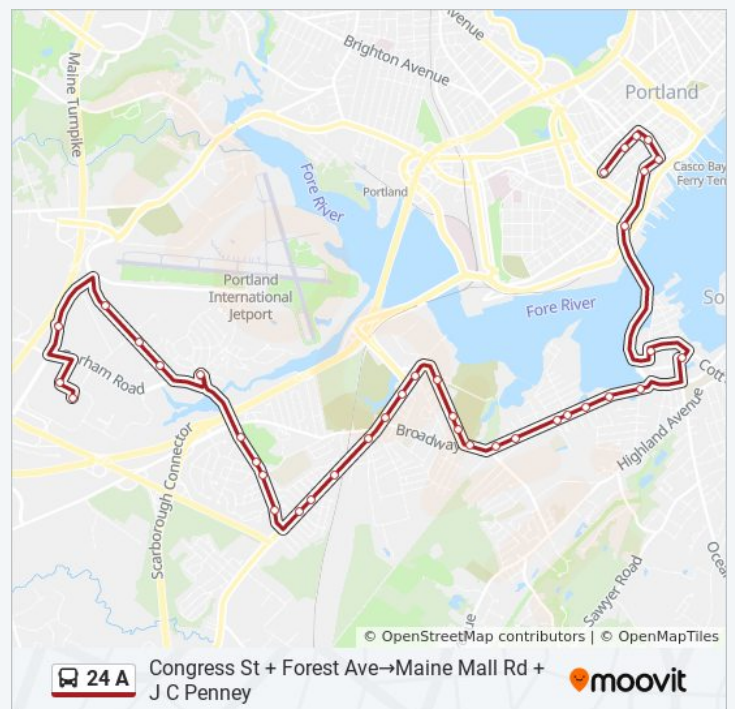

Direction: Congress St + Forest Ave→Maine Mall Rd + J C Penney

Stops: 38

Trip Duration: 35 min

Line Summary:

Maine Mall Rd + Macys

Maine Mall Rd + J C Penney

Direction: Congress St + Forest Ave→P.S. Facility Tp