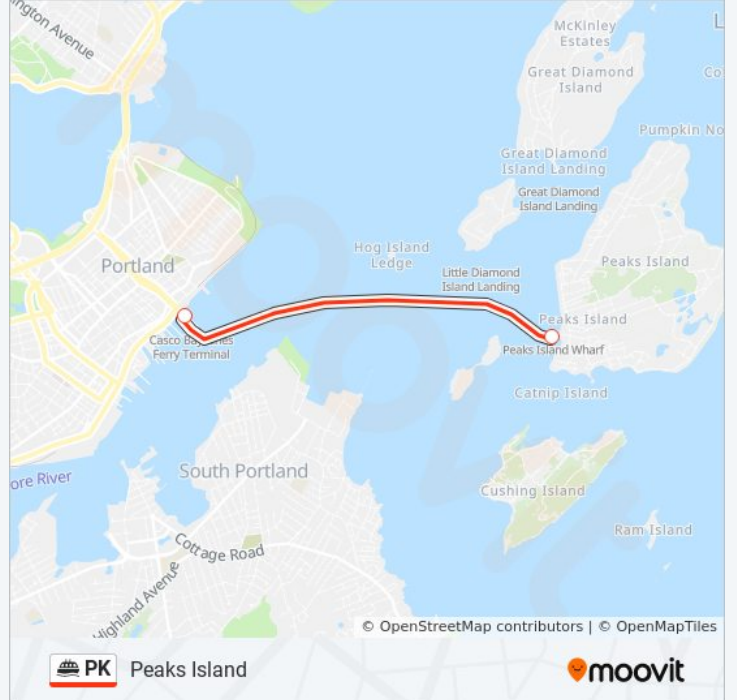

Peaks Island

[View In Website Mode](#)

The PK ferry line (Peaks Island) has 2 routes. For regular weekdays, their operation hours are:  
(1) Peaks Island→Portland: 6:15 AM - 11:55 PM(2) Portland→Peaks Island: 5:45 AM - 11:30 PM  
Use the Moovit App to find the closest PK ferry station near you and find out when is the next PK ferry arriving.

**PK ferry Info**

**Direction:** Peaks Island→Portland

**Stops:** 2

**Trip Duration:** 15 min

**Line Summary:**

**Direction: Portland→Peaks Island**

2 stops

[VIEW LINE SCHEDULE](#)

Portland

Peaks Island

**PK ferry Time Schedule**

Portland→Peaks Island Route Timetable:

Sunday	5:45 AM - 11:30 PM
Monday	5:45 AM - 11:30 PM
Tuesday	5:45 AM - 11:30 PM
Wednesday	5:45 AM - 11:30 PM
Thursday	5:45 AM - 11:30 PM
Friday	5:45 AM - 11:30 PM
Saturday	5:45 AM - 11:30 PM

**PK ferry Info**

**Direction:** Portland→Peaks Island

**Stops:** 2

**Trip Duration:** 15 min

**Line Summary:**

PK ferry time schedules and route maps are available in an offline PDF at [moovitapp.com](https://moovitapp.com). Use the [Moovit App](#) to see live bus times, train schedule or subway schedule, and step-by-step directions for all public transit in Portland, ME.