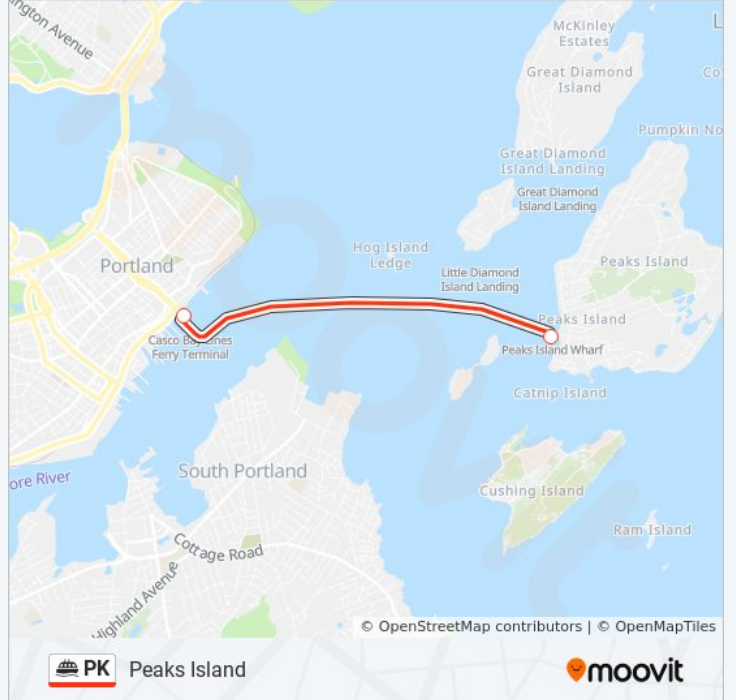

Peaks Island

[View In Website Mode](#)

The PK ferry line (Peaks Island) has 2 routes. For regular weekdays, their operation hours are:  
(1) Peaks Island→Portland: 6:15 AM - 11:55 PM(2) Portland→Peaks Island: 5:45 AM - 11:30 PM  
Use the Moovit App to find the closest PK ferry station near you and find out when is the next PK ferry arriving.

**Direction: Peaks Island→Portland**

2 stops

[VIEW LINE SCHEDULE](#)

Peaks Island

Portland

**PK ferry Time Schedule**

Peaks Island→Portland Route Timetable:

Sunday	6:15 AM - 11:55 PM
Monday	6:15 AM - 11:55 PM
Tuesday	6:15 AM - 11:55 PM
Wednesday	6:15 AM - 11:55 PM
Thursday	6:15 AM - 11:55 PM
Friday	6:15 AM - 11:55 PM
Saturday	6:15 AM - 11:55 PM

**PK ferry Info**

**Direction:** Peaks Island→Portland

**Stops:** 2

**Trip Duration:** 15 min

**Line Summary:**

**Direction: Portland→Peaks Island**

2 stops

[VIEW LINE SCHEDULE](#)

**PK ferry Info**

**Direction:** Portland→Peaks Island

**Stops:** 2

**Trip Duration:** 15 min

**Line Summary:**

PK ferry time schedules and route maps are available in an offline PDF at [moovitapp.com](https://moovitapp.com). Use the [Moovit App](#) to see live bus times, train schedule or subway schedule, and step-by-step directions for all public transit in Portland, ME.