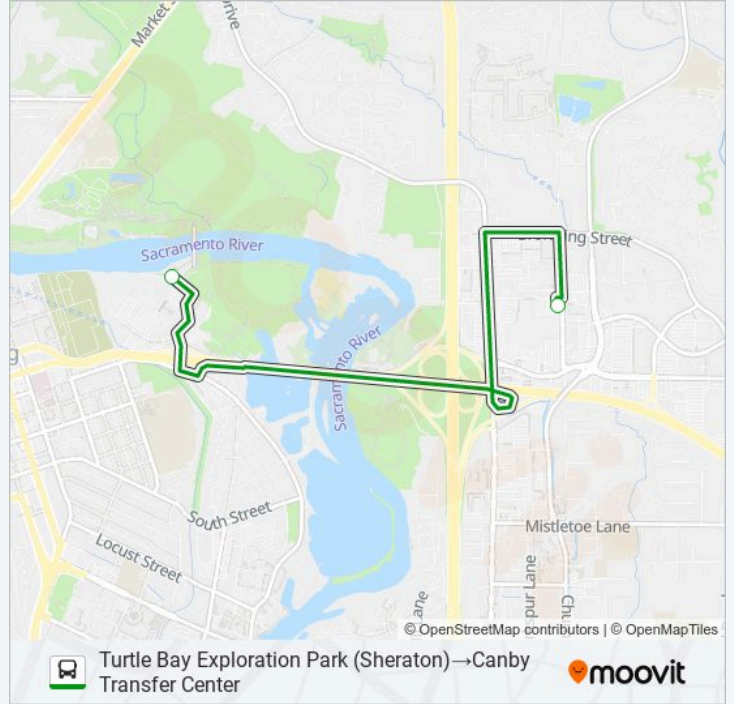

Use the Moovit App to find the closest 18 bus station near you and find out when is the next 18 bus arriving.

Direction: Canby Transfer Center→Downtown Passenger Terminal

3 stops

[VIEW LINE SCHEDULE](#)

Canby Transfer Center

18 bus Info

Direction: Canby Transfer Center→Downtown Passenger Terminal

Stops: 3

Trip Duration: 15 min

Line Summary:

Direction: Downtown Passenger Terminal → Canby Transfer Center

3 stops

[VIEW LINE SCHEDULE](#)

18 bus Info

Direction: Downtown Passenger Terminal → Canby Transfer Center

Stops: 3

Trip Duration: 15 min

Line Summary:

Direction: Turtle Bay Exploration Park (Sheraton)→Canby Transfer Center

2 stops

[VIEW LINE SCHEDULE](#)

18 bus Info

Direction: Turtle Bay Exploration Park (Sheraton)→Canby Transfer Center

Stops: 2

Trip Duration: 10 min

Line Summary:

18 bus time schedules and route maps are available in an offline PDF at moovitapp.com. Use the Moovit App to see live bus times, train schedule or subway schedule, and step-by-step directions for all public transit in Redding.