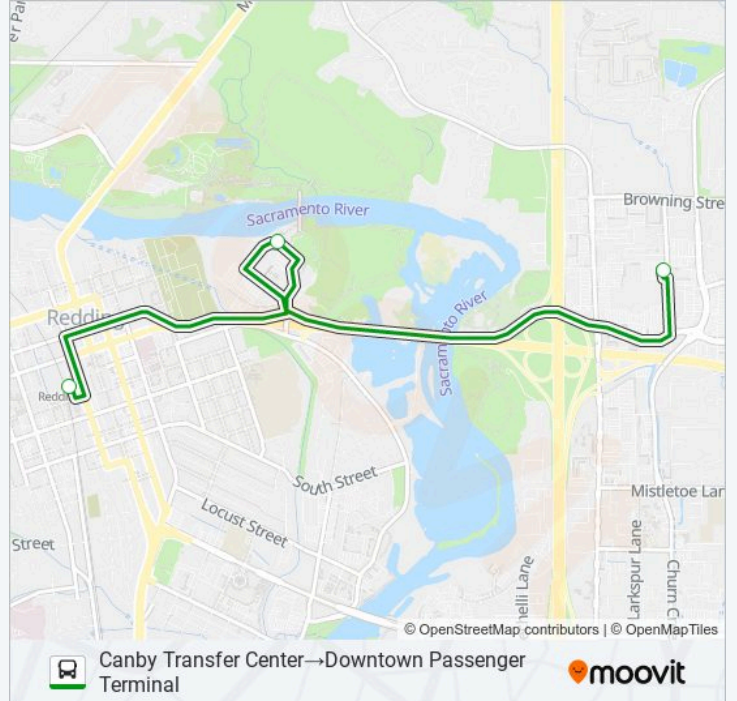

Use the Moovit App to find the closest 18 bus station near you and find out when is the next 18 bus arriving.

Direction: Canby Transfer Center→Downtown Passenger Terminal

3 stops

[VIEW LINE SCHEDULE](#)

Canby Transfer Center

Turtle Bay Exploration Park (Sheraton)

Downtown Passenger Terminal

18 bus Time Schedule

Canby Transfer Center→Downtown Passenger Terminal Route Timetable:

Sunday	Not Operational
Monday	6:02 AM - 8:17 PM
Tuesday	6:02 AM - 8:17 PM
Wednesday	6:02 AM - 8:17 PM
Thursday	6:02 AM - 8:17 PM
Friday	6:02 AM - 8:17 PM
Saturday	8:39 AM - 8:17 PM

18 bus Info

Direction: Canby Transfer Center→Downtown Passenger Terminal

Stops: 3

Trip Duration: 15 min

Line Summary:

Direction: Downtown Passenger Terminal → Canby Transfer Center

3 stops

[VIEW LINE SCHEDULE](#)

18 bus Info

Direction: Downtown Passenger Terminal → Canby Transfer Center

Stops: 3

Trip Duration: 15 min

Line Summary:

Direction: Turtle Bay Exploration Park (Sheraton)→Canby Transfer Center

2 stops

[VIEW LINE SCHEDULE](#)