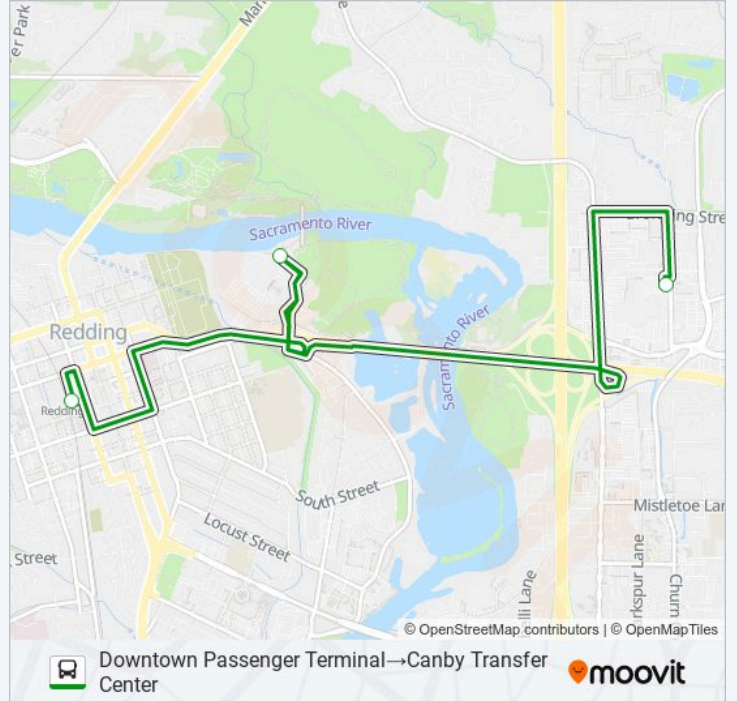

Use the Moovit App to find the closest 18 bus station near you and find out when is the next 18 bus arriving.

Direction: Canby Transfer Center→Downtown Passenger Terminal

3 stops

[VIEW LINE SCHEDULE](#)

Canby Transfer Center

18 bus Info

Direction: Canby Transfer Center→Downtown Passenger Terminal

Stops: 3

Trip Duration: 15 min

Line Summary:

Direction: Downtown Passenger Terminal → Canby Transfer Center

3 stops

[VIEW LINE SCHEDULE](#)

Downtown Passenger Terminal

Turtle Bay Exploration Park (Sheraton)

Canby Transfer Center

18 bus Time Schedule

Downtown Passenger Terminal → Canby Transfer Center Route Timetable:

Sunday	Not Operational
Monday	7:20 AM - 6:20 PM
Tuesday	7:20 AM - 6:20 PM
Wednesday	7:20 AM - 6:20 PM
Thursday	7:20 AM - 6:20 PM
Friday	7:20 AM - 6:20 PM
Saturday	7:20 AM - 6:20 PM

18 bus Info

Direction: Downtown Passenger Terminal → Canby Transfer Center

Stops: 3

Trip Duration: 15 min

Line Summary:

Direction: Turtle Bay Exploration Park (Sheraton)→Canby Transfer Center

2 stops

[VIEW LINE SCHEDULE](#)