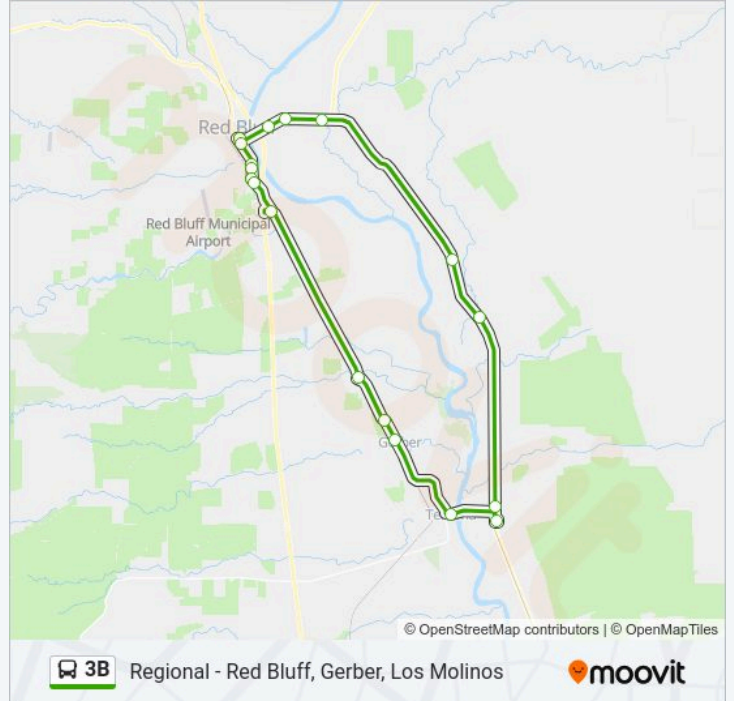

3B Line

Regional - Red Bluff, Gerber, Los Molinos

Get The App

The 3B bus line Regional - Red Bluff, Gerber, Los Molinos has one route. For regular weekdays, their operation hours are: (1) Bus & Ride / Rio & Walnut→Bus & Ride / Rio & Walnut: 6:20 AM-4:15 PM Use the Moovit App to find the closest 3B bus station near you and find out when is the next 3B bus arriving.

Direction: Bus & Ride / Rio & Walnut→Bus & Ride / Rio & Walnut

19 stops

[VIEW LINE SCHEDULE](#)

- Bus & Ride / Rio & Walnut
- Sacred Heart Church
- Main & Brearcliffe
- Lariat Bowl
- Chevron
- Walgreen's
- St. Elizabeth Hospital
- Harvey's Market
- Across From Public Works - Gerber
- San Benito & Vestal
- C St. & 3rd - Tehama
- 99e & Grant
- Tehama/Vina Rd.
- Lassen View School
- Dairyville Community Center
- Sunshine Market
- Dollar General - Antelope
- Shell Station
- Bus & Ride / Rio & Walnut

3B bus Time Schedule

Bus & Ride / Rio & Walnut→Bus & Ride / Rio & Walnut Route Timetable:

Monday	6:20 AM-4:15 PM
Tuesday	6:20 AM-4:15 PM
Wednesday	6:20 AM-4:15 PM
Thursday	6:20 AM-4:15 PM
Friday	6:20 AM-4:15 PM
Saturday	Not Operational
Sunday	Not Operational

3B bus Info

Direction: Bus & Ride / Rio & Walnut→Bus & Ride / Rio & Walnut

Stops: 19

Trip Duration: 70 min

Line Summary:

3B bus time schedules and route maps are available in an offline PDF at [moovitapp.com](https://moovitapp.com). Use the Moovit App to see live bus times, train schedule or subway schedule, and step-by-step directions for all public transit in Redding.